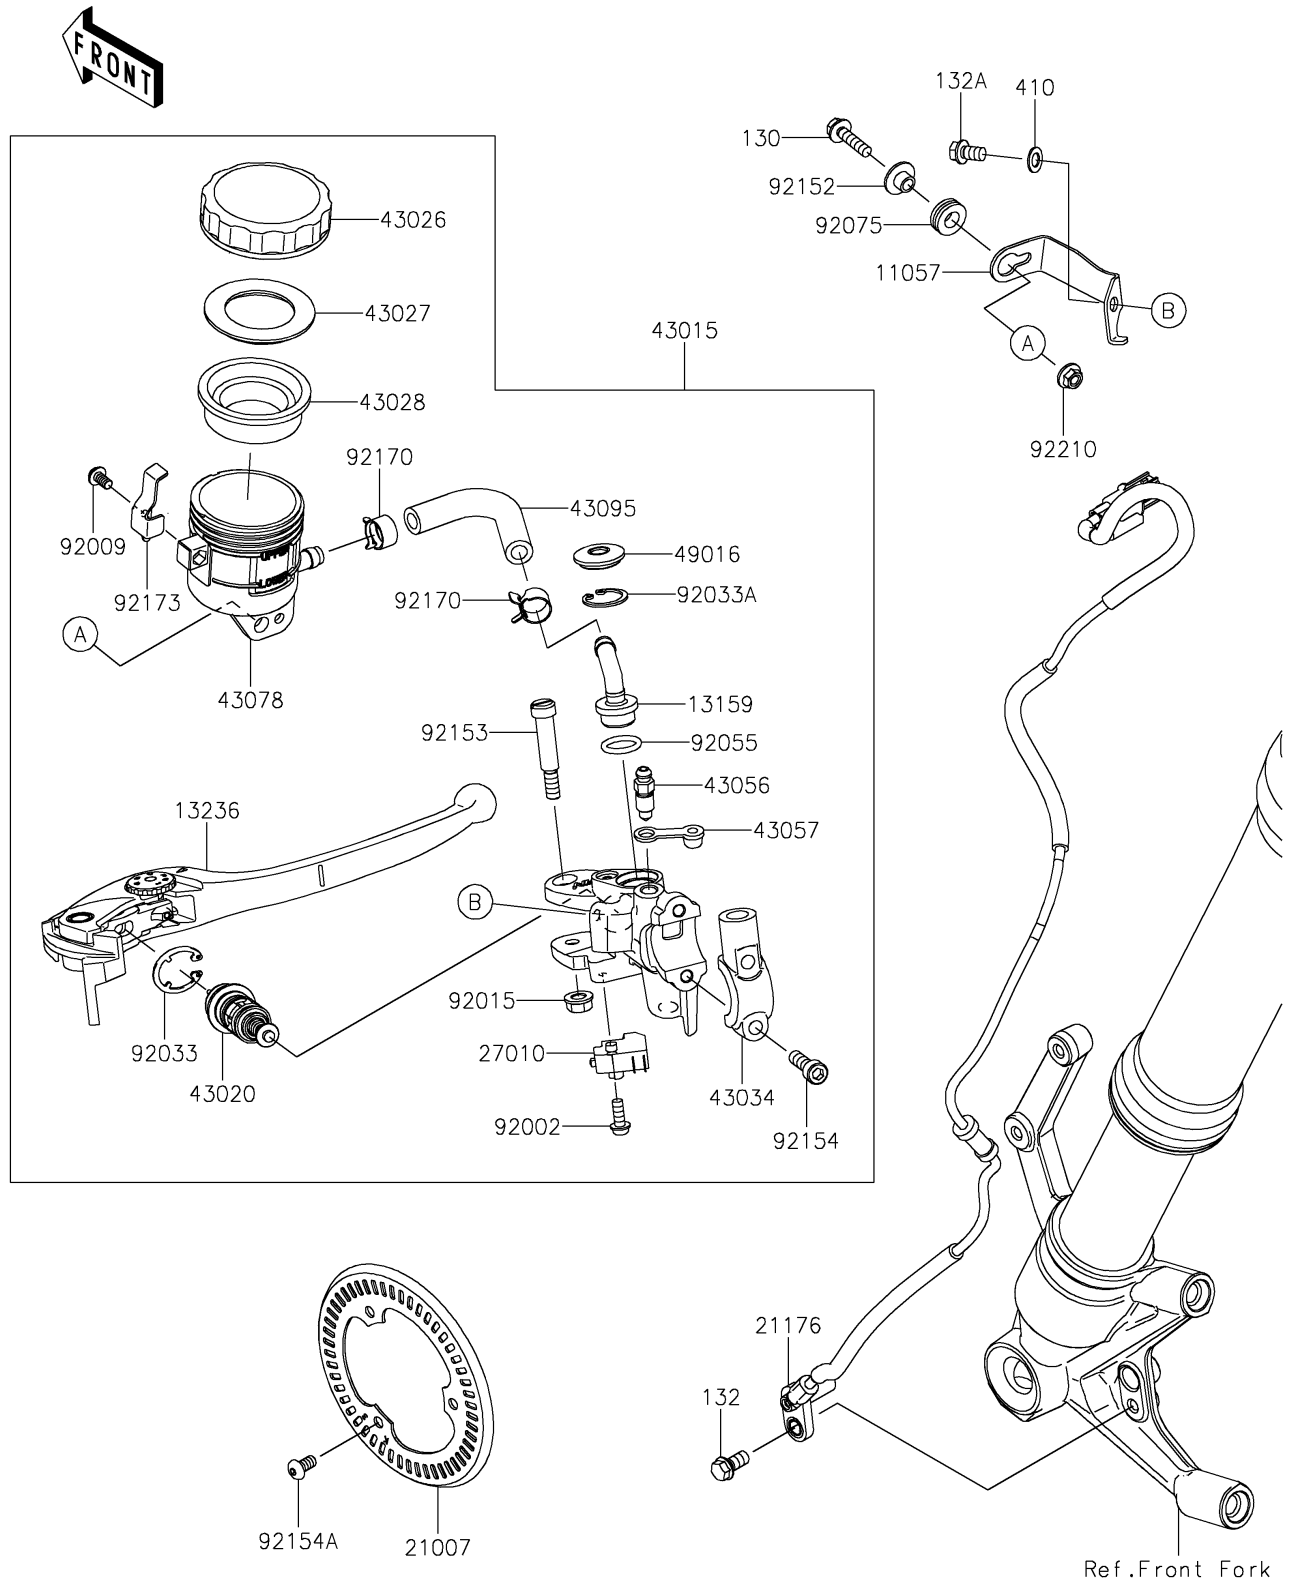

## PARTS DIAGRAM

### Front Master Cylinder

F2291

## PARTS LIST

### Front Master Cylinder

**Kawasaki**

Let the Good Times Roll®

**ITEM NAME**

**PART NUMBER**

**QUANTITY**

---