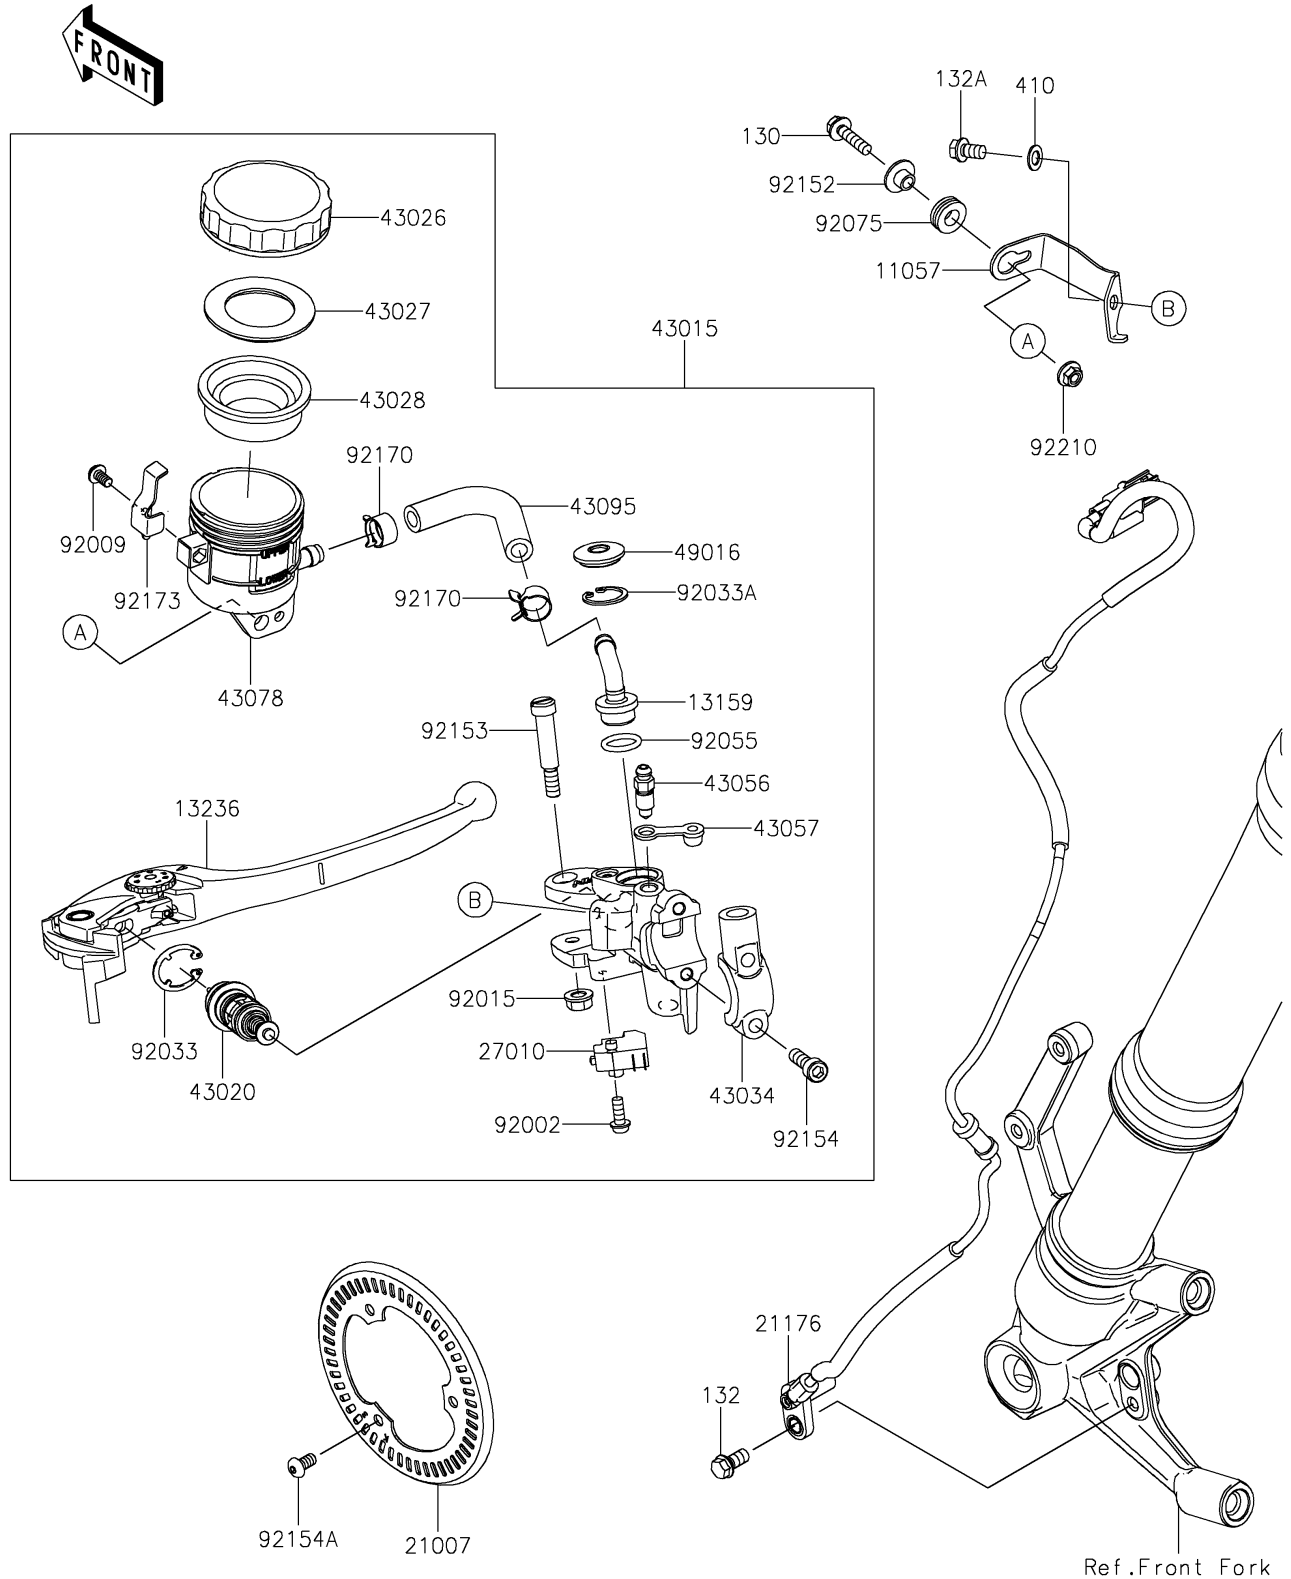

2023 Z900RS SE

PARTS DIAGRAM

Front Master Cylinder

F2291

2023 Z900RS SE

PARTS LIST

Front Master Cylinder

Kawasaki

Let the Good Times Roll®

ITEM NAME

PART NUMBER

QUANTITY
