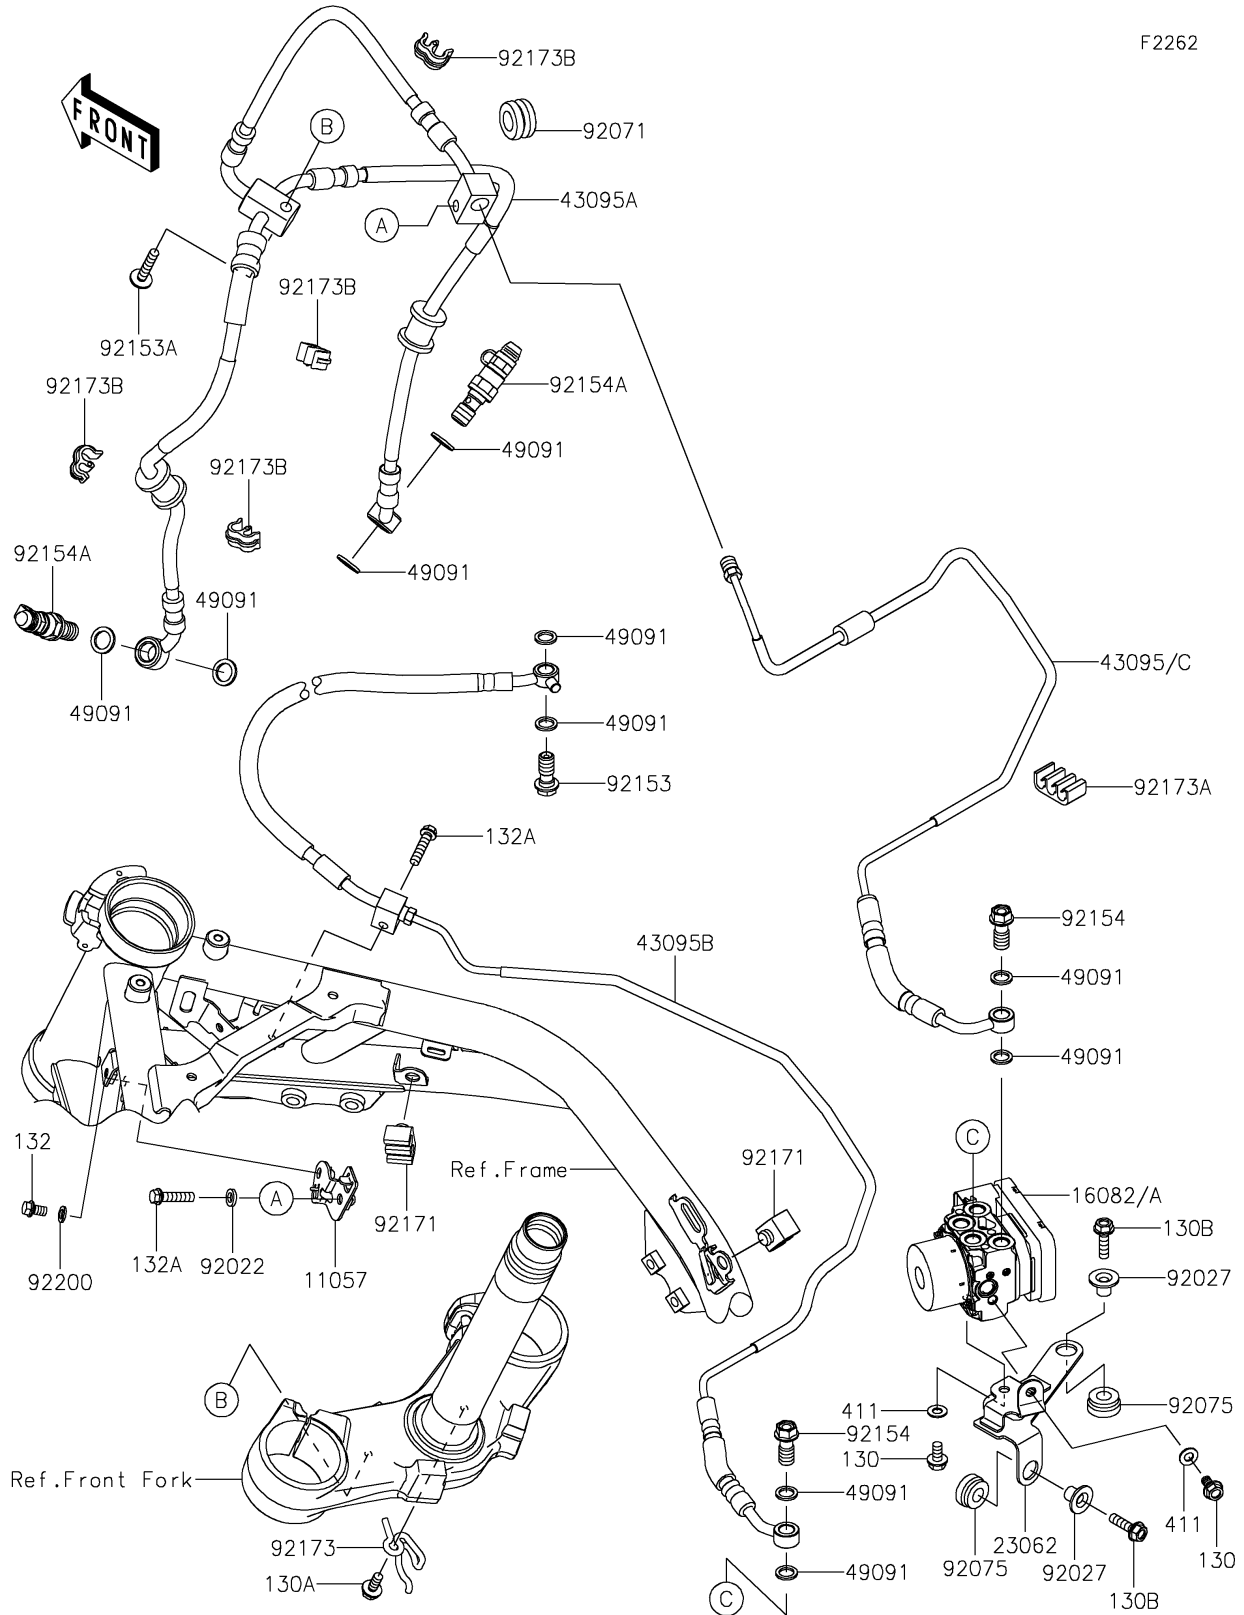

2023 Z900RS SE

PARTS DIAGRAM

Brake Piping

F2262

2023 Z900RS SE

PARTS LIST

Brake Piping

Kawasaki

Let the Good Times Roll®

ITEM NAME

PART NUMBER

QUANTITY
