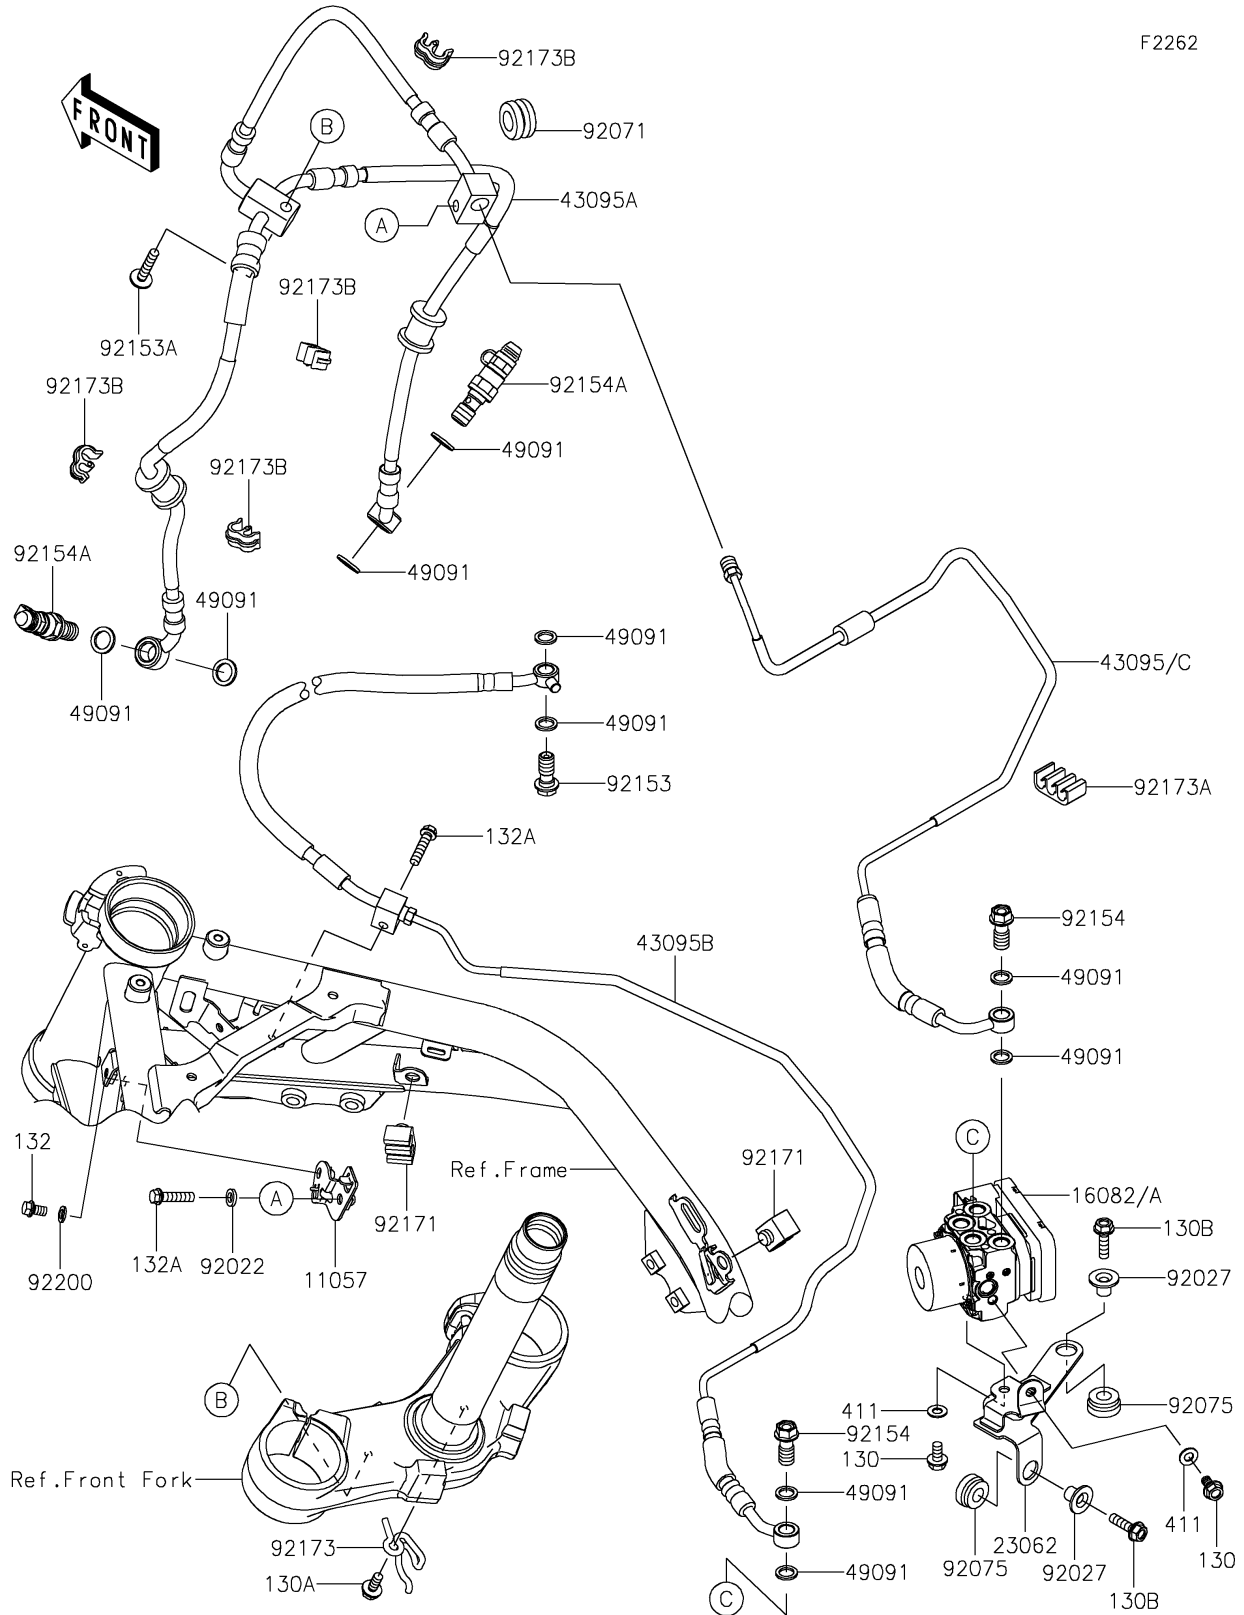

## PARTS DIAGRAM

### Brake Piping

F2262

## PARTS LIST

### Brake Piping

**Kawasaki**

Let the Good Times Roll®

**ITEM NAME**

**PART NUMBER**

**QUANTITY**

---