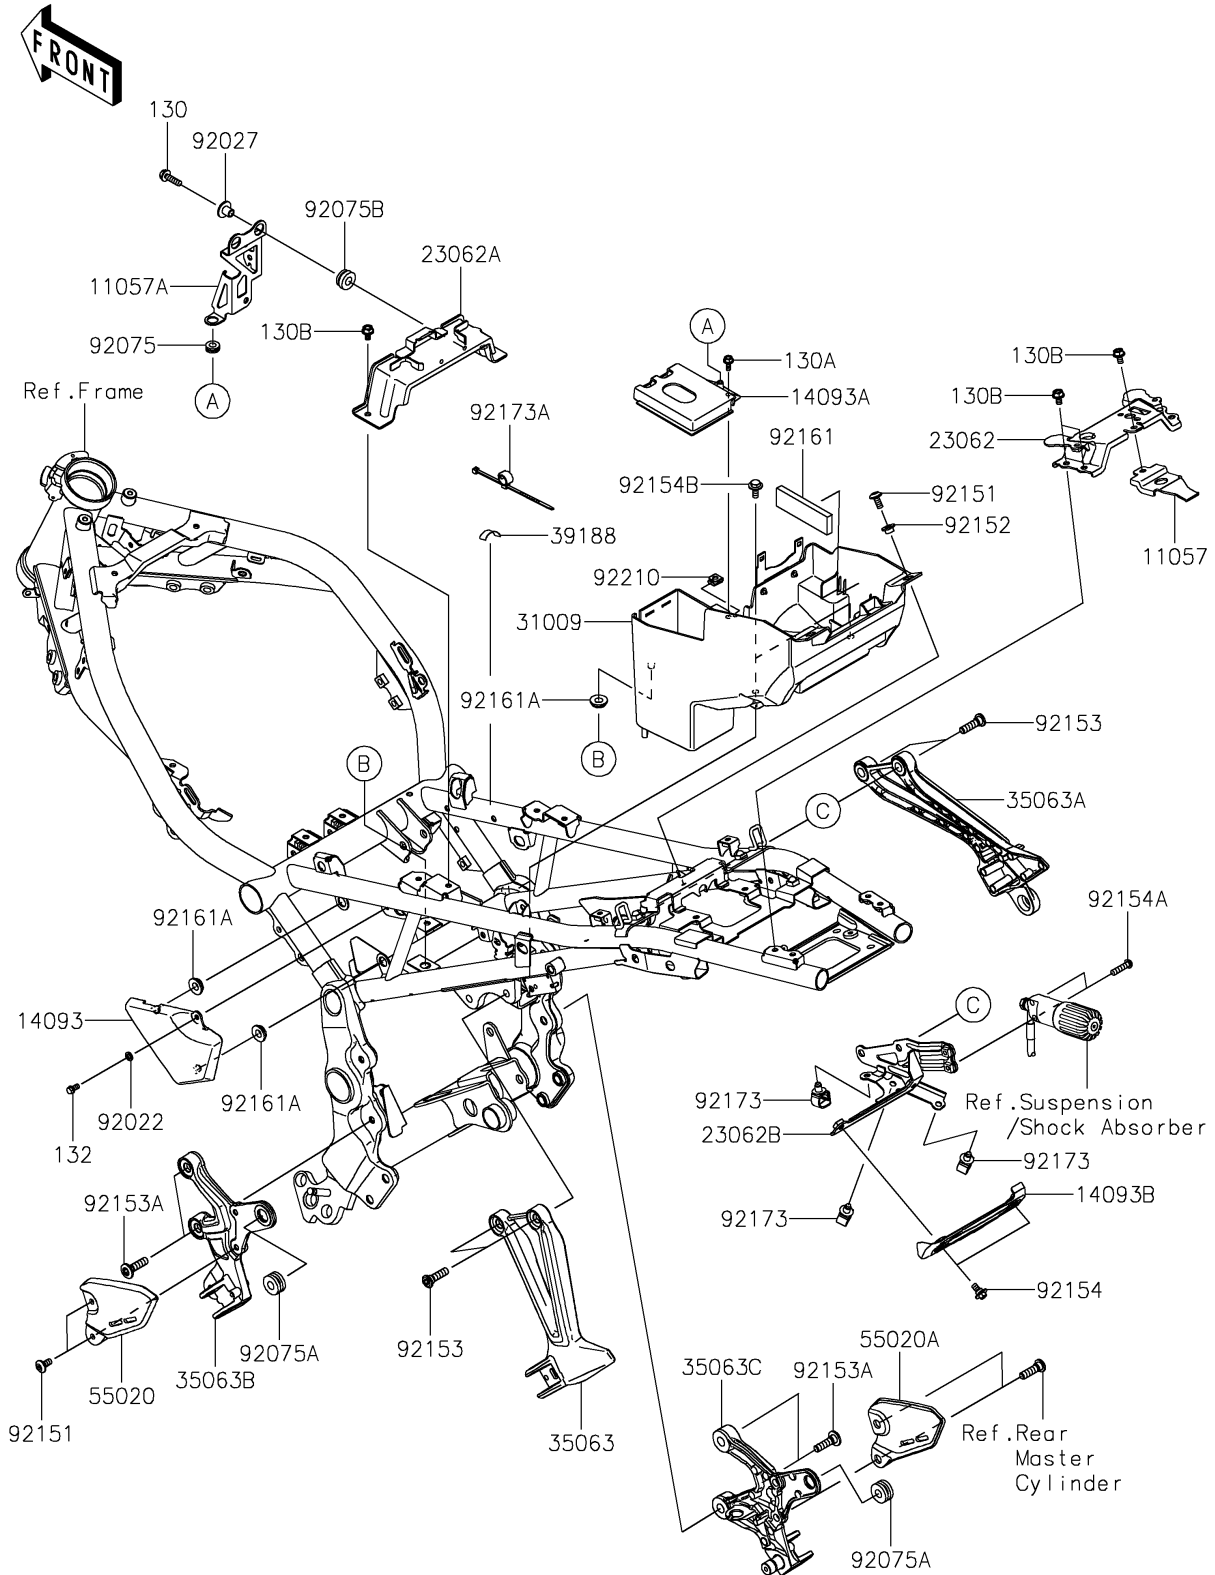

2025 Z900RS SE

PARTS DIAGRAM

Frame Fittings

F2131

2025 Z900RS SE

PARTS LIST

Frame Fittings

Kawasaki

Let the Good Times Roll®

ITEM NAME

PART NUMBER

QUANTITY
