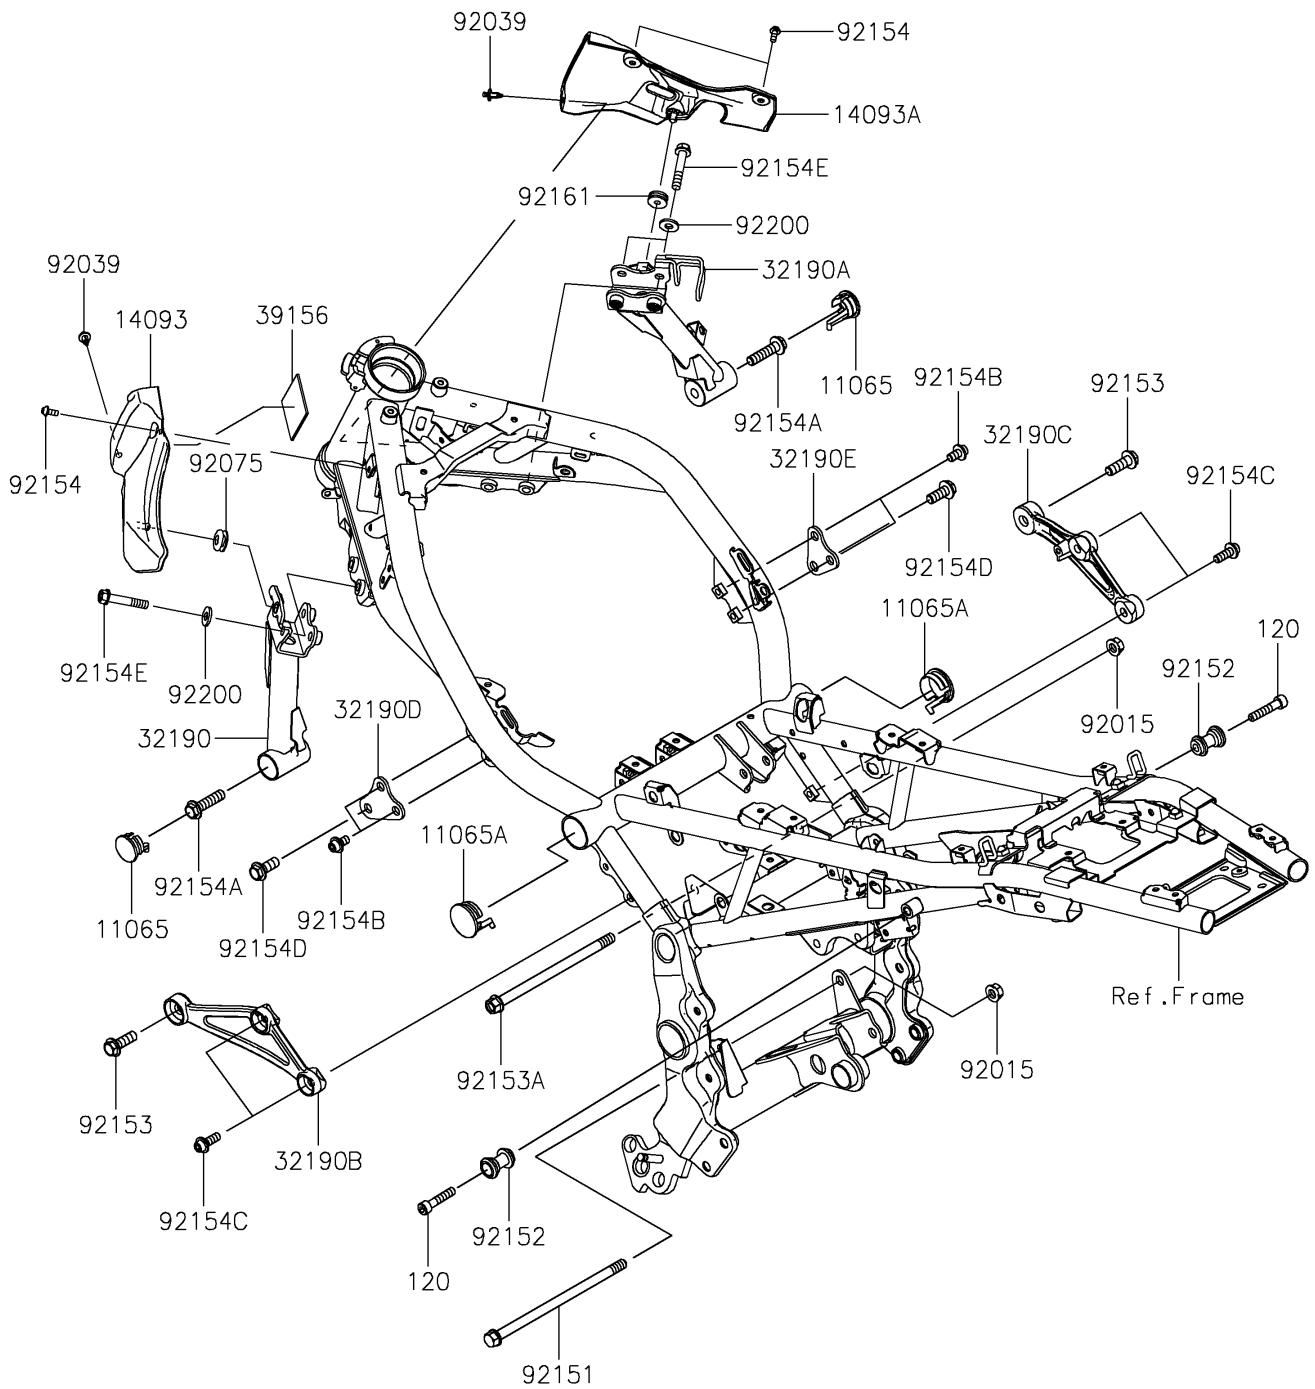

2025 Z900RS SE

PARTS DIAGRAM

Engine Mount

F2122

2025 Z900RS SE

PARTS LIST

Engine Mount

Kawasaki

Let the Good Times Roll®

ITEM NAME

PART NUMBER

QUANTITY
