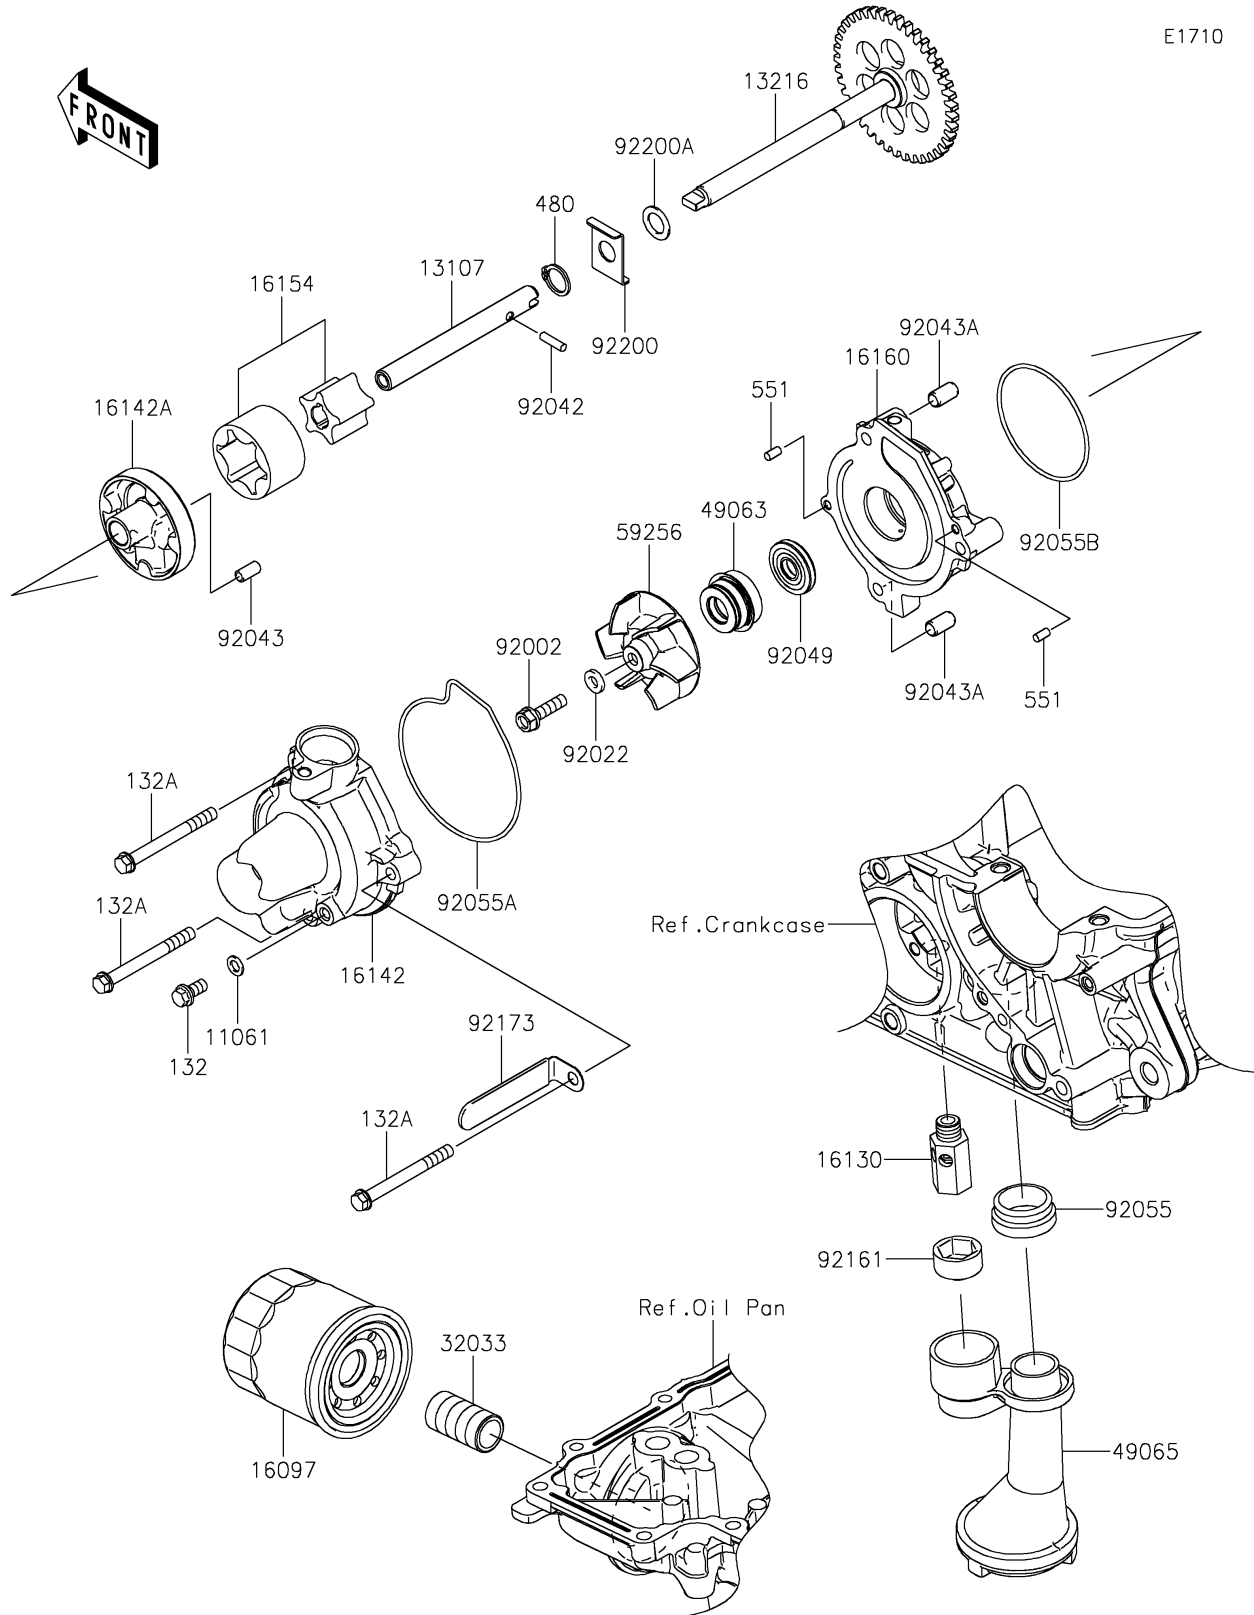

2023 Z900RS SE

PARTS DIAGRAM

Oil Pump/Oil Filter

E1710

2023 Z900RS SE

PARTS LIST

Oil Pump/Oil Filter

Kawasaki

Let the Good Times Roll®

ITEM NAME

PART NUMBER

QUANTITY
