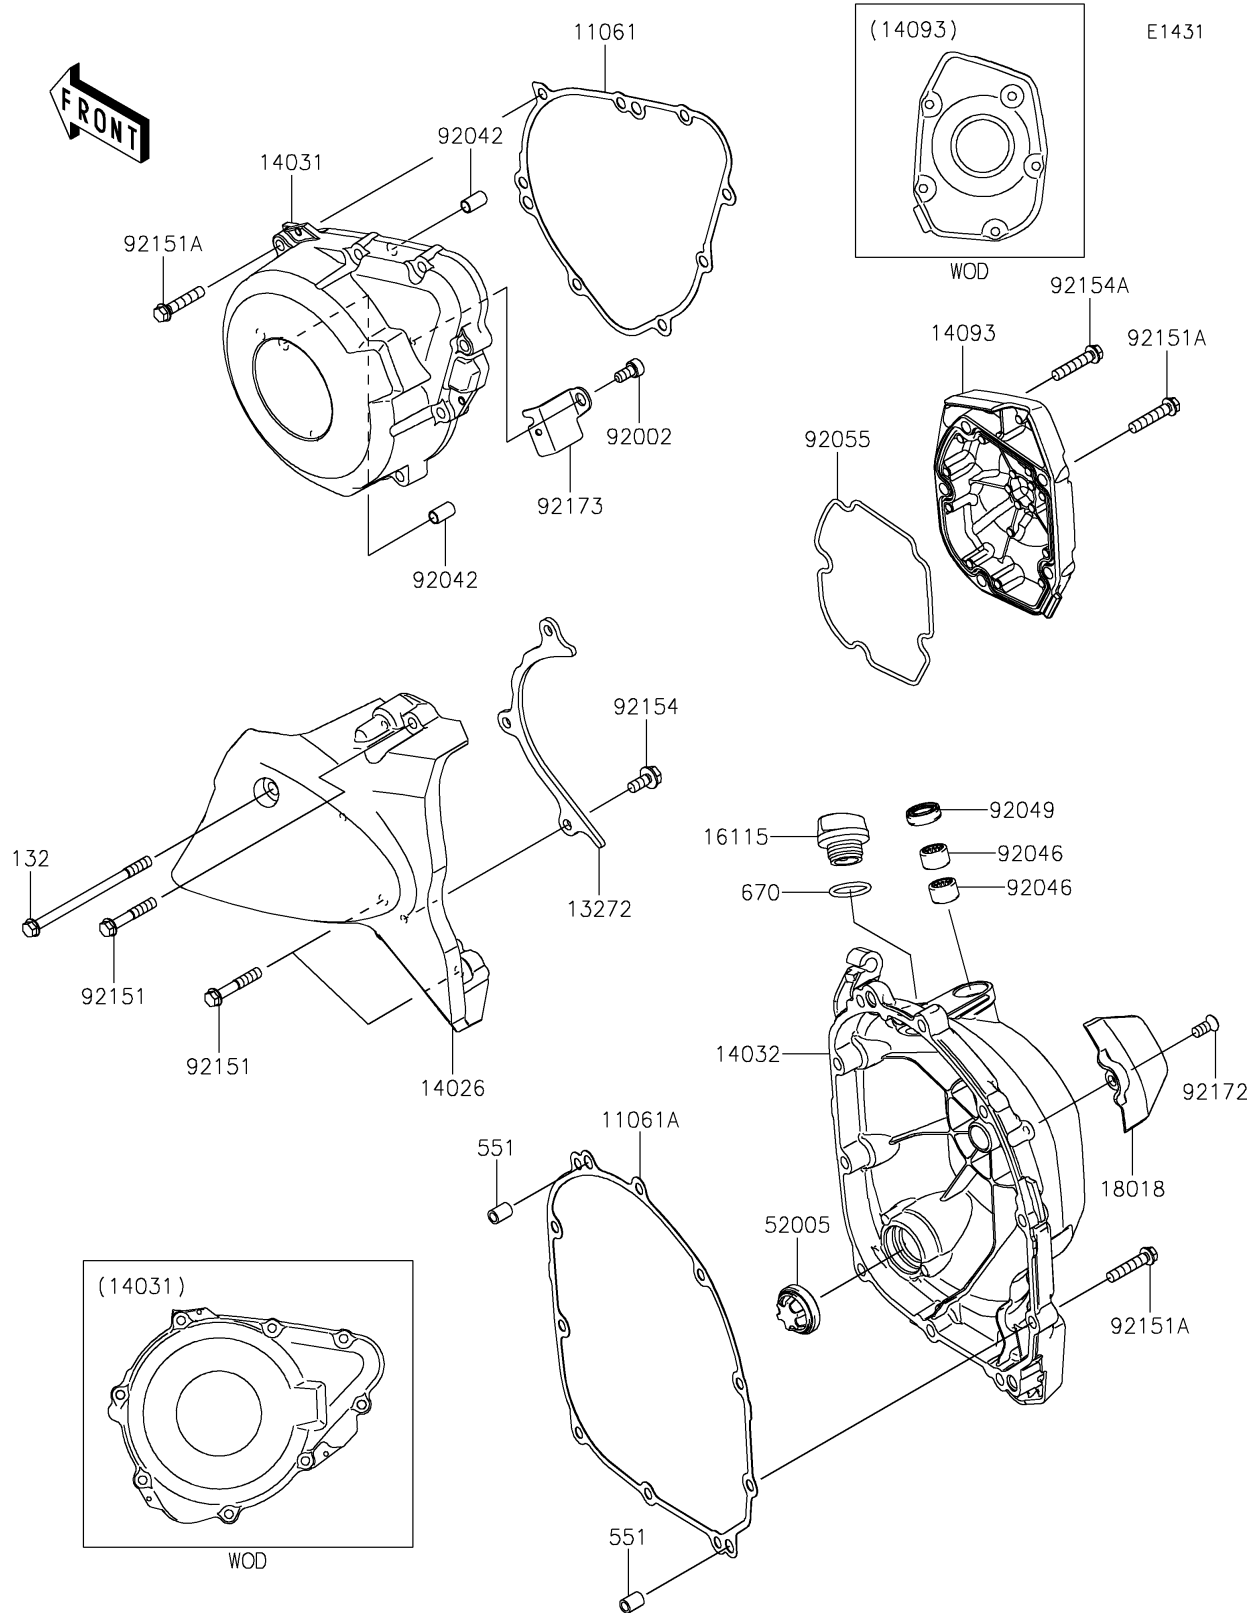

2022 Z900RS SE

PARTS DIAGRAM

Engine Cover(s)

2022 Z900RS SE

PARTS LIST

Engine Cover(s)

ITEM NAME	PART NUMBER	QUANTITY
GASKET,GENERATOR COVER (Ref # 11061)	11061-0403	1
GASKET,CLUTCH COVER (Ref # 11061A)	11061-0404	1
PLATE (Ref # 13272)	13272-2349	1
COVER-CHAIN (Ref # 14026)	14026-0138	1
COVER-GENERATOR (Ref # 14031)	14031-0617	1
COVER-CLUTCH (Ref # 14032)	14032-0640	1
COVER,PULSER (Ref # 14093)	14093-0624	1
CAP-OIL FILLER (Ref # 16115)	16115-1053	1
PLATE-HEAT GUARD (Ref # 18018)	18018-0605	1
GAUGE (Ref # 52005)	52005-1120	1
BOLT,SOCKET,6X12 (Ref # 92002)	92002-1796	1
PIN,DOWEL,6.3X8X14 (Ref # 92042)	92042-007	2
BEARING-NEEDLE,HK1210FM (Ref # 92046)	92046-0034	2
SEAL-OIL,CLUTCH RELEASE (Ref # 92049)	92049-1475	1
RING-O,PULSER COVER (Ref # 92055)	92055-0199	1
BOLT,6X35 (Ref # 92151)	92151-1135	3
BOLT,6X30 (Ref # 92151A)	92151-1873	22
BOLT,FLANGED,6X14 (Ref # 92154)	92154-0482	3
BOLT,6X30 (Ref # 92154A)	92154-2652	1
SCREW,TORX,6X14 (Ref # 92172)	92172-0901	1
CLAMP (Ref # 92173)	92173-1321	1
BOLT-FLANGED-SMALL,6X95 (Ref # 132)	132BC0695	1
PIN-DOWEL,8X14 (Ref # 551)	551A0814	2
O RING,20MM (Ref # 670)	670B2020	1