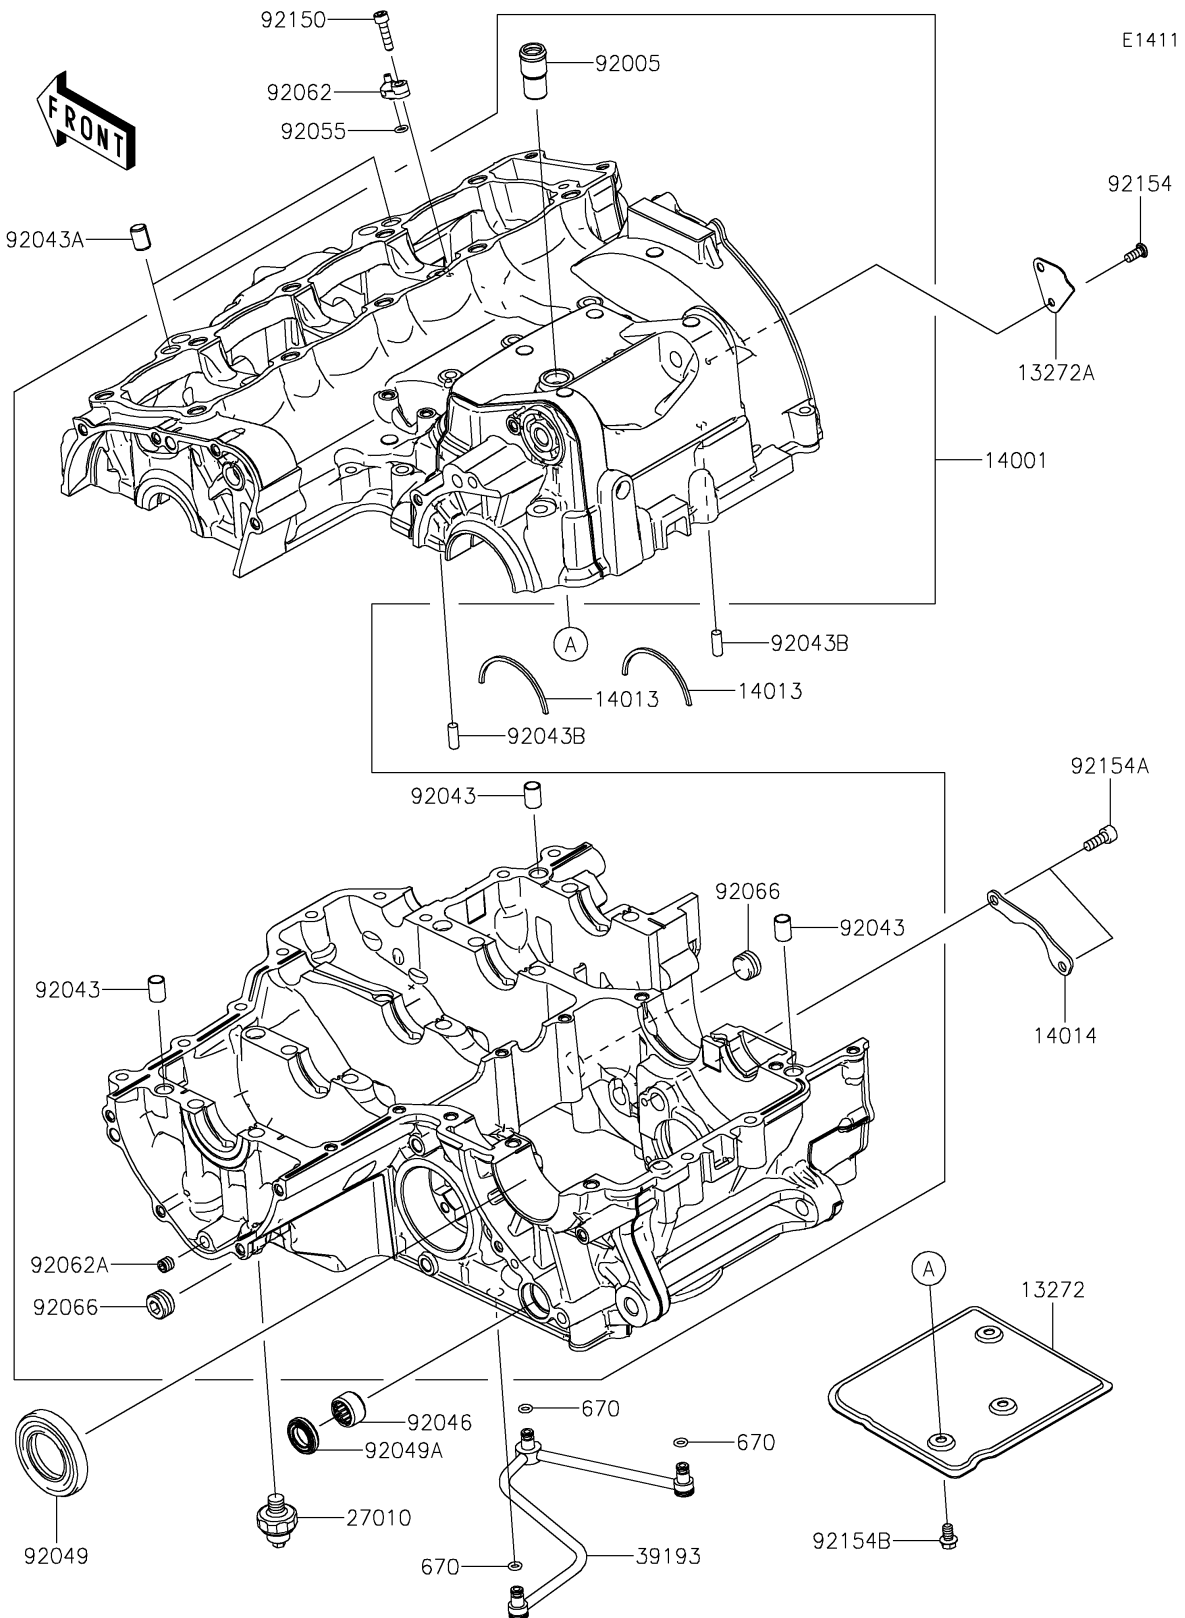

2022 Z900RS SE

PARTS DIAGRAM

Crankcase

2022 Z900RS SE

PARTS LIST

Crankcase

ITEM NAME	PART NUMBER	QUANTITY
PLATE,BREATHER,UPP (Ref # 13272)	13272-0698	1
PLATE,BREATHER,SIDE (Ref # 13272A)	13272-0699	1
SET-CRANKCASE (Ref # 14001)	14001-0727	1
RING-POSITION (Ref # 14013)	14013-1051	2
PLATE-POSITION (Ref # 14014)	14014-0036	1
SWITCH,OIL PRESSURE (Ref # 27010)	27010-1313	1
PIPE-OIL (Ref # 39193)	39193-0054	1
FITTING,BREATHER (Ref # 92005)	92005-1238	1
PIN,DOWEL,10X14 (Ref # 92043)	92043-1037	3
PIN,8.2X10X14 (Ref # 92043A)	92043-1264	2
PIN,6X16 (Ref # 92043B)	92043-1690	2
BEARING-NEEDLE,HK1412FM (Ref # 92046)	92046-0043	1
SEAL-OIL,TC32578 (Ref # 92049)	92049-1474	1
SEAL-OIL,TC14245 (Ref # 92049A)	92049-1520	1
RING-O,5.5X1.5 (Ref # 92055)	92055-1339	1
NOZZLE,OIL JET (Ref # 92062)	92062-0040	1
NOZZLE (Ref # 92062A)	92062-0046	1
PLUG (Ref # 92066)	92066-0836	2
BOLT,SOCKET,5X20 (Ref # 92150)	92150-1019	1
BOLT,TORX,5X12 (Ref # 92154)	92154-0299	1
BOLT,SOCKET,6X16 (Ref # 92154A)	92154-0484	2
BOLT,FLANGED,6X10 (Ref # 92154B)	92154-1887	3
O RING (Ref # 670)	670D1505	3