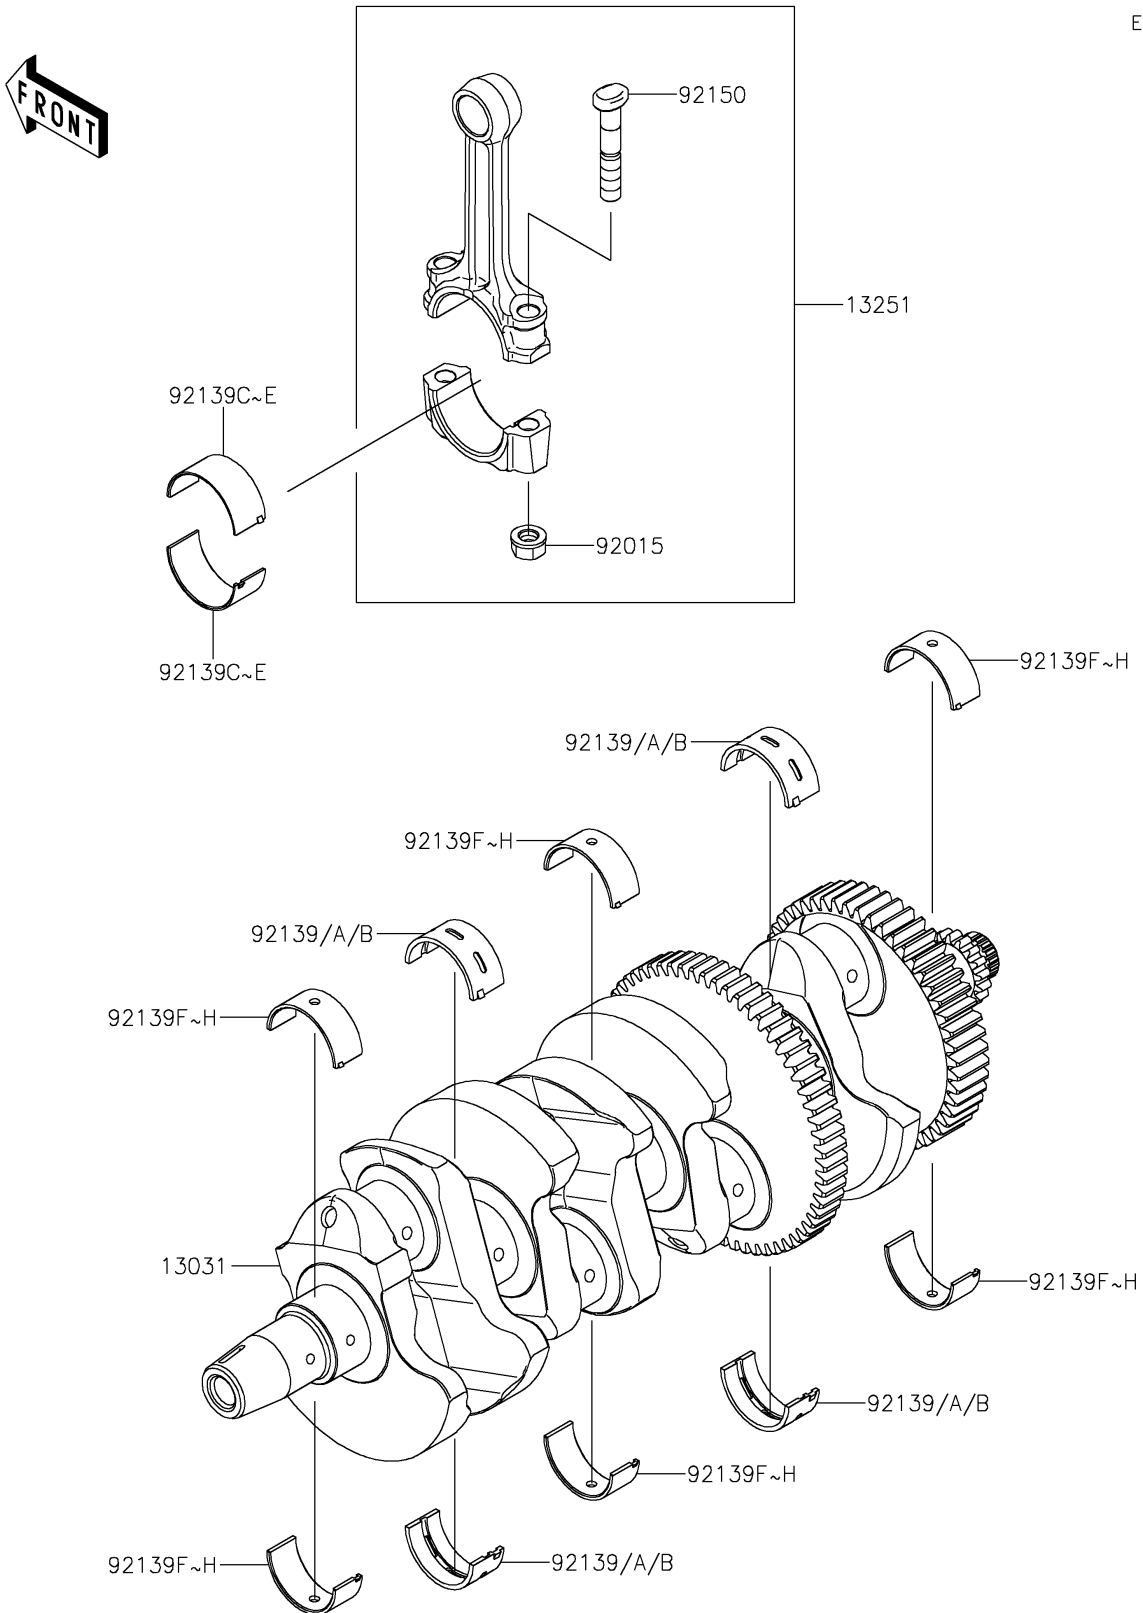

2025 Z900RS SE

PARTS DIAGRAM

Crankshaft

E1321

2025 Z900RS SE

PARTS LIST

Crankshaft

ITEM NAME	PART NUMBER	QUANTITY
CRANKSHAFT-COMP (Ref # 13031)	13031-0935	1
ROD-ASSY-CONNECTING,HH (Ref # 13251)	13251-0761-HH	4
NUT,FLANGED,8MM (Ref # 92015)	92015-1311	8
BUSHING,CRANK #2,BLUE (Ref # 92139)	92139-0032	AR
BUSHING,CRANK #2,BLACK (Ref # 92139A)	92139-0033	4
BUSHING,CRANK #2,BROWN (Ref # 92139B)	92139-0034	AR
BUSHING,CRANK PIN,BLUE (Ref # 92139C)	92139-0122	AR
BUSHING,CRANK PIN,BLACK (Ref # 92139D)	92139-0123	8
BUSHING,CRANK PIN,BROWN (Ref # 92139E)	92139-0124	AR
BUSHING,CRANK,#1,BLUE (Ref # 92139F)	92139-0217	AR
BUSHING,CRANK,#1,BLACK (Ref # 92139G)	92139-0218	6
BUSHING,CRANK,#1,BROWN (Ref # 92139H)	92139-0219	AR
BOLT,CONNECTING ROD,8MM (Ref # 92150)	92150-1216	8