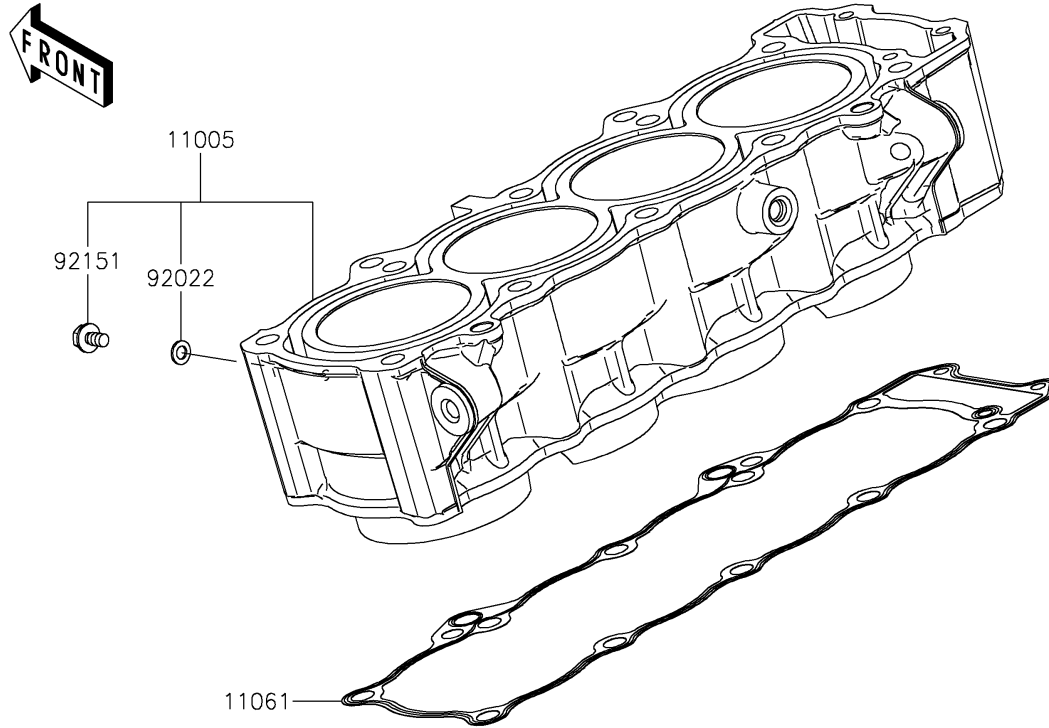

2024 Z900RS SE ABS

PARTS DIAGRAM

Cylinder/Piston(s)

E1120

2024 Z900RS SE ABS

PARTS LIST

Cylinder/Piston(s)

ITEM NAME	PART NUMBER	QUANTITY
CYLINDER-ENGINE (Ref # 11005)	11005-0686	1
GASKET,CYLINDER BASE (Ref # 11061)	11061-0402	1
PISTON-ENGINE (Ref # 13001)	13001-0788	4
PIN-PISTON (Ref # 13002)	13002-0004	4
RING-SET-PISTON (Ref # 13008)	13008-0571	4
WASHER,6.2X11X1 (Ref # 92022)	92022-304	1
RING-SNAP (Ref # 92033)	92033-1054	8
BOLT,6X10 (Ref # 92151)	92151-1344	1