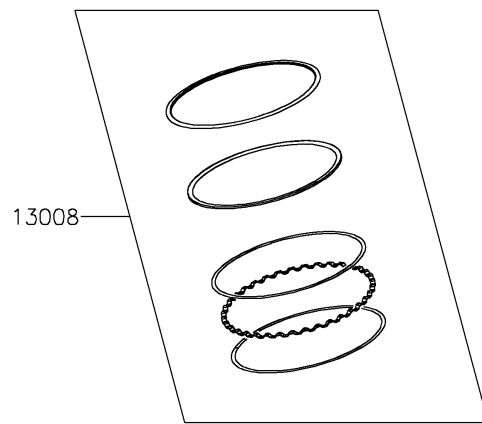

2024 Z900RS SE ABS

PARTS DIAGRAM

Cylinder/Piston(s)

E1120

2024 Z900RS SE ABS

PARTS LIST

Cylinder/Piston(s)

ITEM NAME	PART NUMBER	QUANTITY
CYLINDER-ENGINE (Ref # 11005)	11005-0686	1
GASKET,CYLINDER BASE (Ref # 11061)	11061-0402	1
PISTON-ENGINE (Ref # 13001)	13001-0788	4
PIN-PISTON (Ref # 13002)	13002-0004	4
RING-SET-PISTON (Ref # 13008)	13008-0571	4
WASHER,6.2X11X1 (Ref # 92022)	92022-304	1
RING-SNAP (Ref # 92033)	92033-1054	8
BOLT,6X10 (Ref # 92151)	92151-1344	1