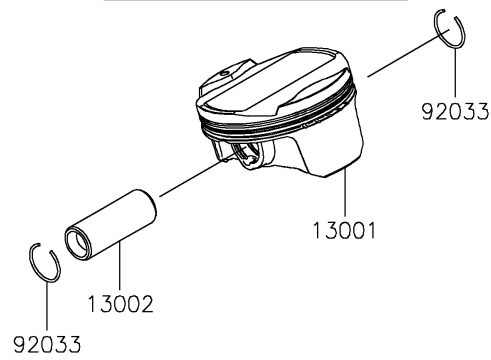

2024 Z900RS SE ABS

PARTS DIAGRAM

Cylinder/Piston(s)

E1120

2024 Z900RS SE ABS

PARTS LIST

Cylinder/Piston(s)

ITEM NAME	PART NUMBER	QUANTITY
CYLINDER-ENGINE (Ref # 11005)	11005-0686	1
GASKET,CYLINDER BASE (Ref # 11061)	11061-0402	1
PISTON-ENGINE (Ref # 13001)	13001-0788	4
PIN-PISTON (Ref # 13002)	13002-0004	4
RING-SET-PISTON (Ref # 13008)	13008-0571	4
WASHER,6.2X11X1 (Ref # 92022)	92022-304	1
RING-SNAP (Ref # 92033)	92033-1054	8
BOLT,6X10 (Ref # 92151)	92151-1344	1