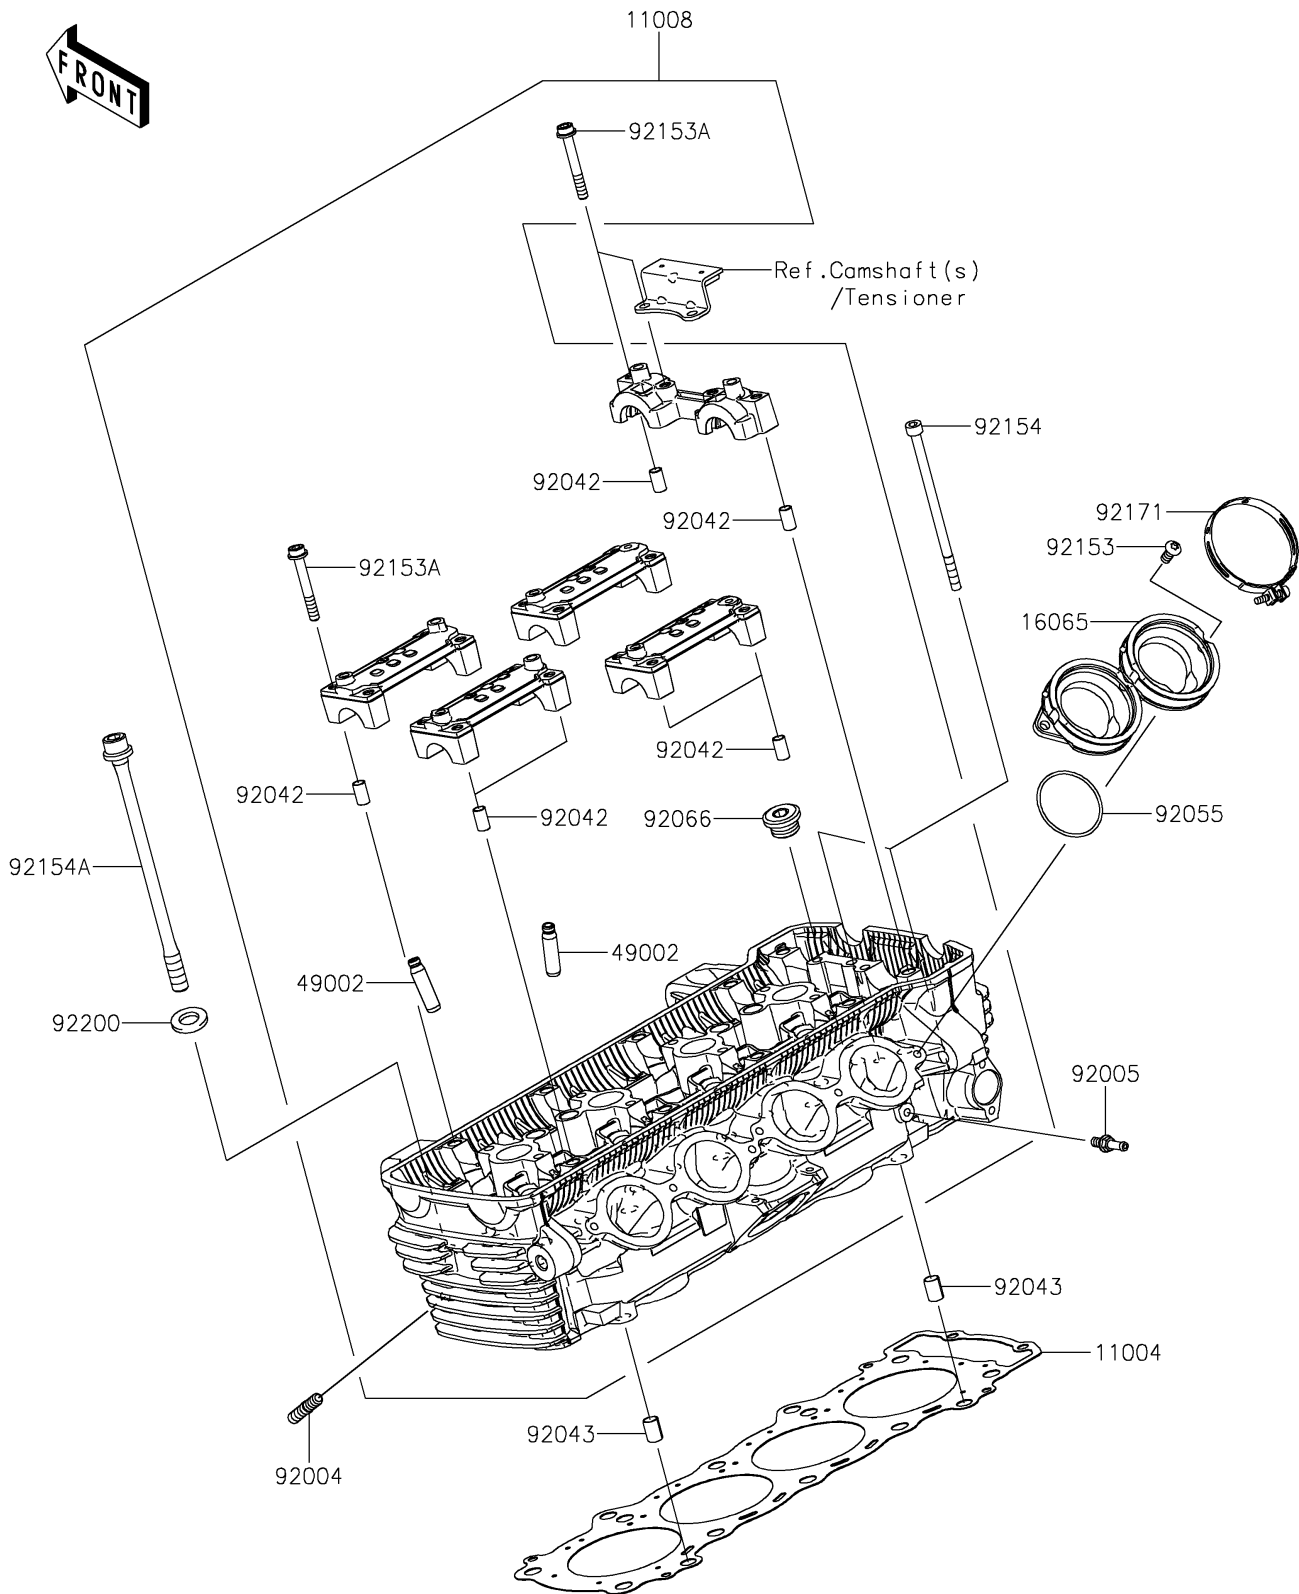

2025 Z900RS SE

PARTS DIAGRAM

Cylinder Head

E1111

2025 Z900RS SE

PARTS LIST

Cylinder Head

Kawasaki

Let the Good Times Roll®

ITEM NAME

PART NUMBER

QUANTITY
