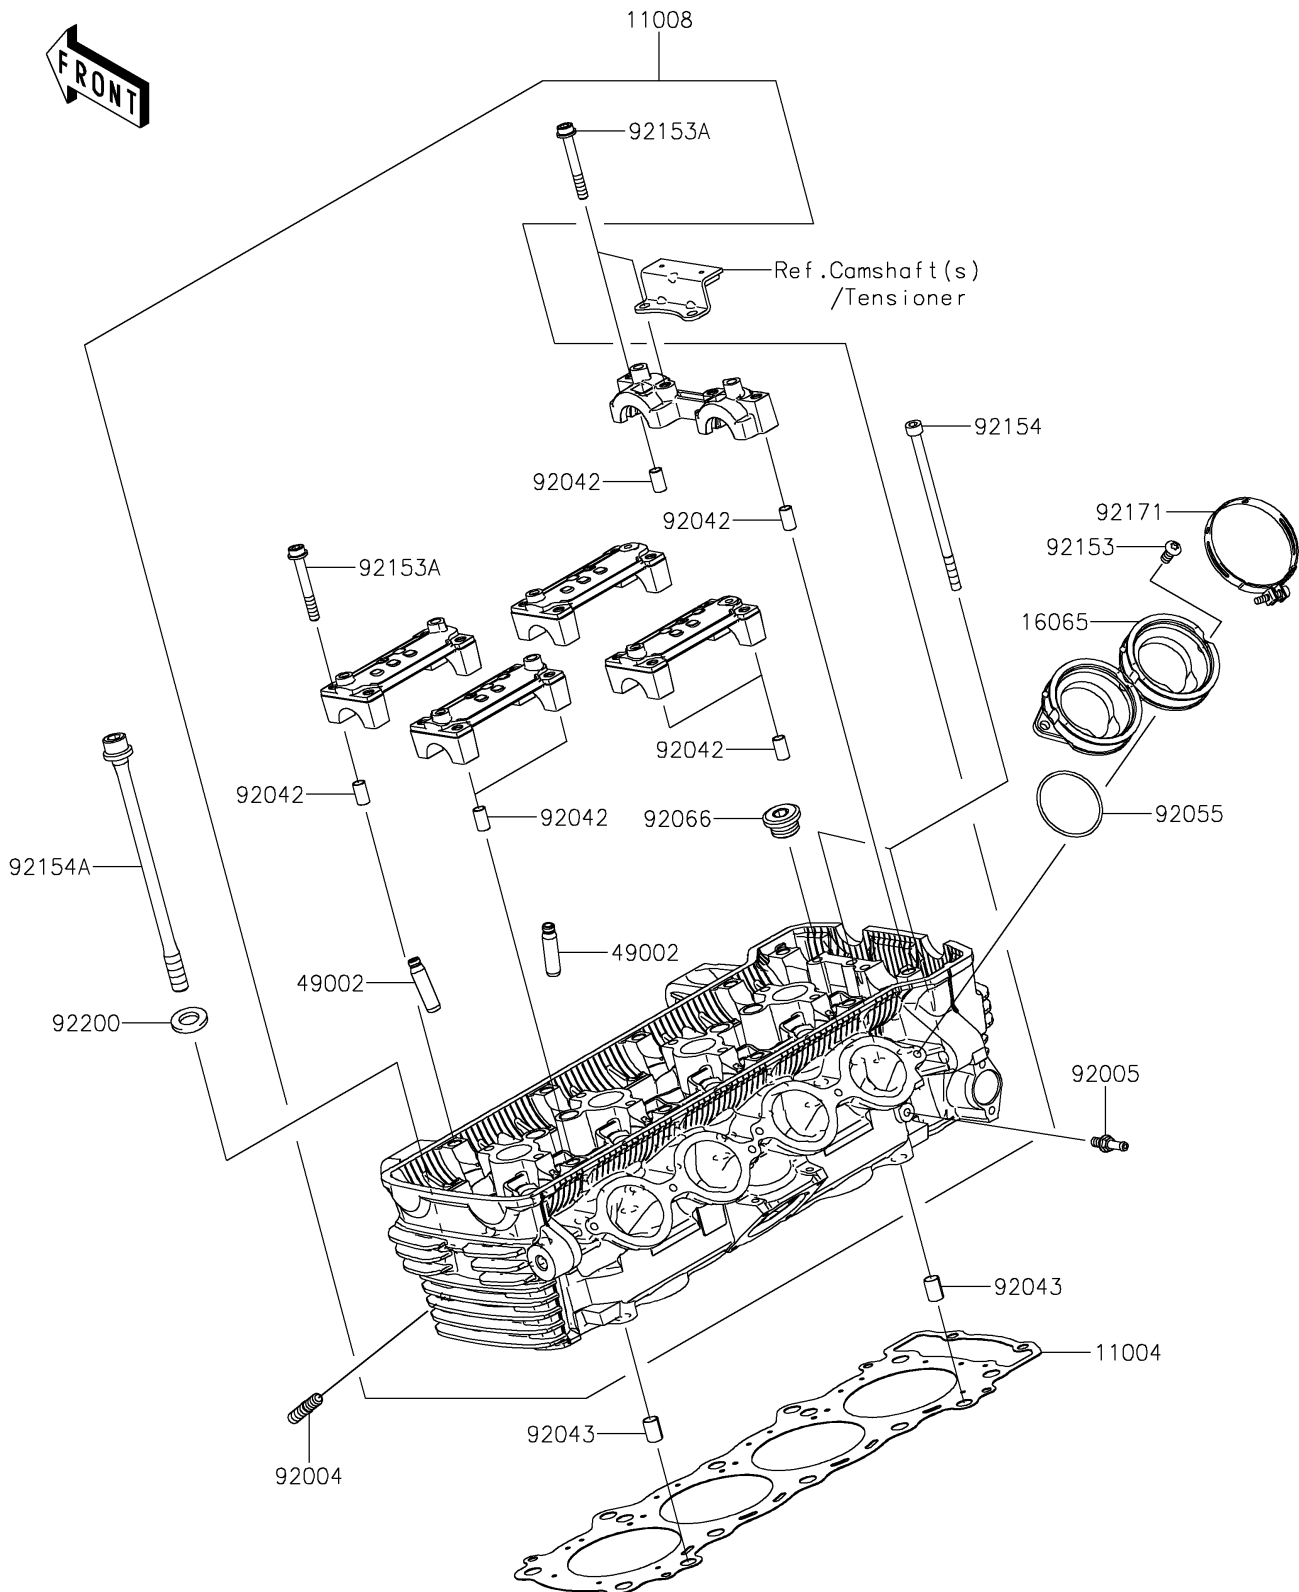

2023 Z900RS SE

PARTS DIAGRAM

Cylinder Head

E1111

2023 Z900RS SE

PARTS LIST

Cylinder Head

Kawasaki

Let the Good Times Roll®

ITEM NAME

PART NUMBER

QUANTITY
