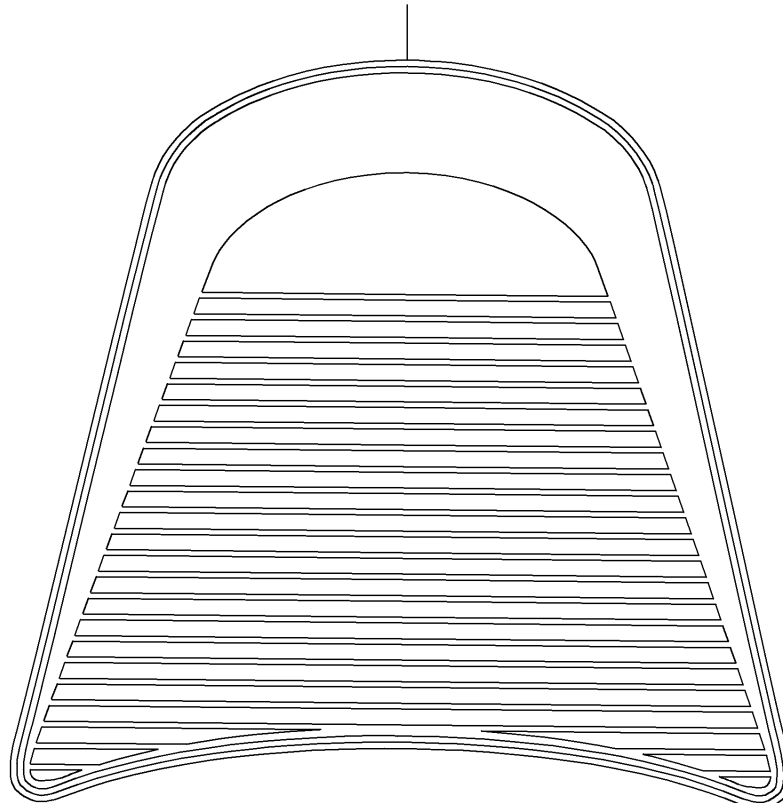

2022 Z900RS CAFE

PARTS DIAGRAM

Accessory(Decals)

Kawasaki

Let the Good Times Roll®

F2910H

99994

99994A

2022 Z900RS CAFE

PARTS LIST

Accessory(Decals)

ITEM NAME

PART NUMBER

QUANTITY
