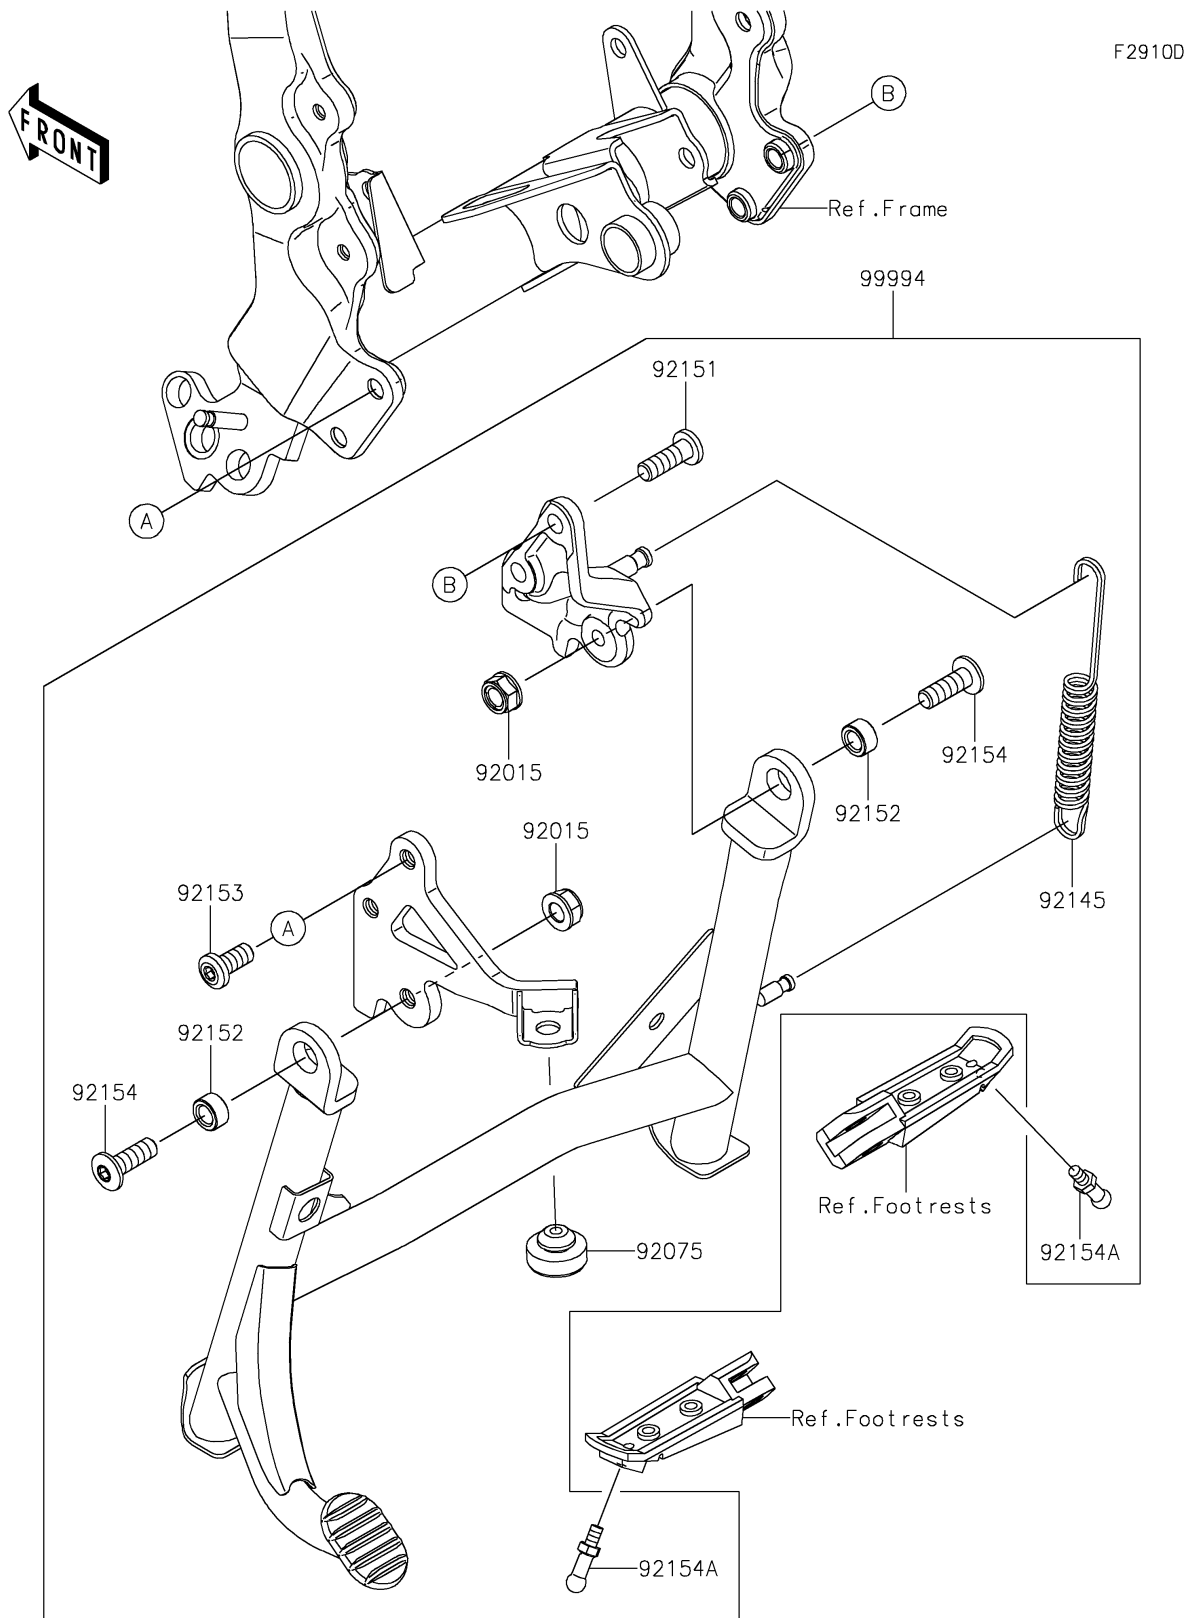

2024 Z900RS CAFE ABS

PARTS DIAGRAM

Accessory(Center Stand)

2024 Z900RS CAFE ABS

PARTS LIST

Accessory(Center Stand)

ITEM NAME	PART NUMBER	QUANTITY
NUT,LOCK,FLANGED,10MM (Ref # 92015)	92015-1717	2
DAMPER (Ref # 92075)	92075-1045	1
SPRING,STAND (Ref # 92145)	92145-0071	1
BOLT,SOCKET,10X30 (Ref # 92151)	92151-1372	2
COLLAR,10X17X9 (Ref # 92152)	92152-1906	2
BOLT,SOCKET,10X22 (Ref # 92153)	92153-1477	2
BOLT,SOCKET,10X30 (Ref # 92154)	92154-1665	2
BOLT,BANK SENSOR (Ref # 92154A)	92154-3985	2
KIT-ACCESSORY,CENTER STAND (Ref # 99994)	99994-1283	1