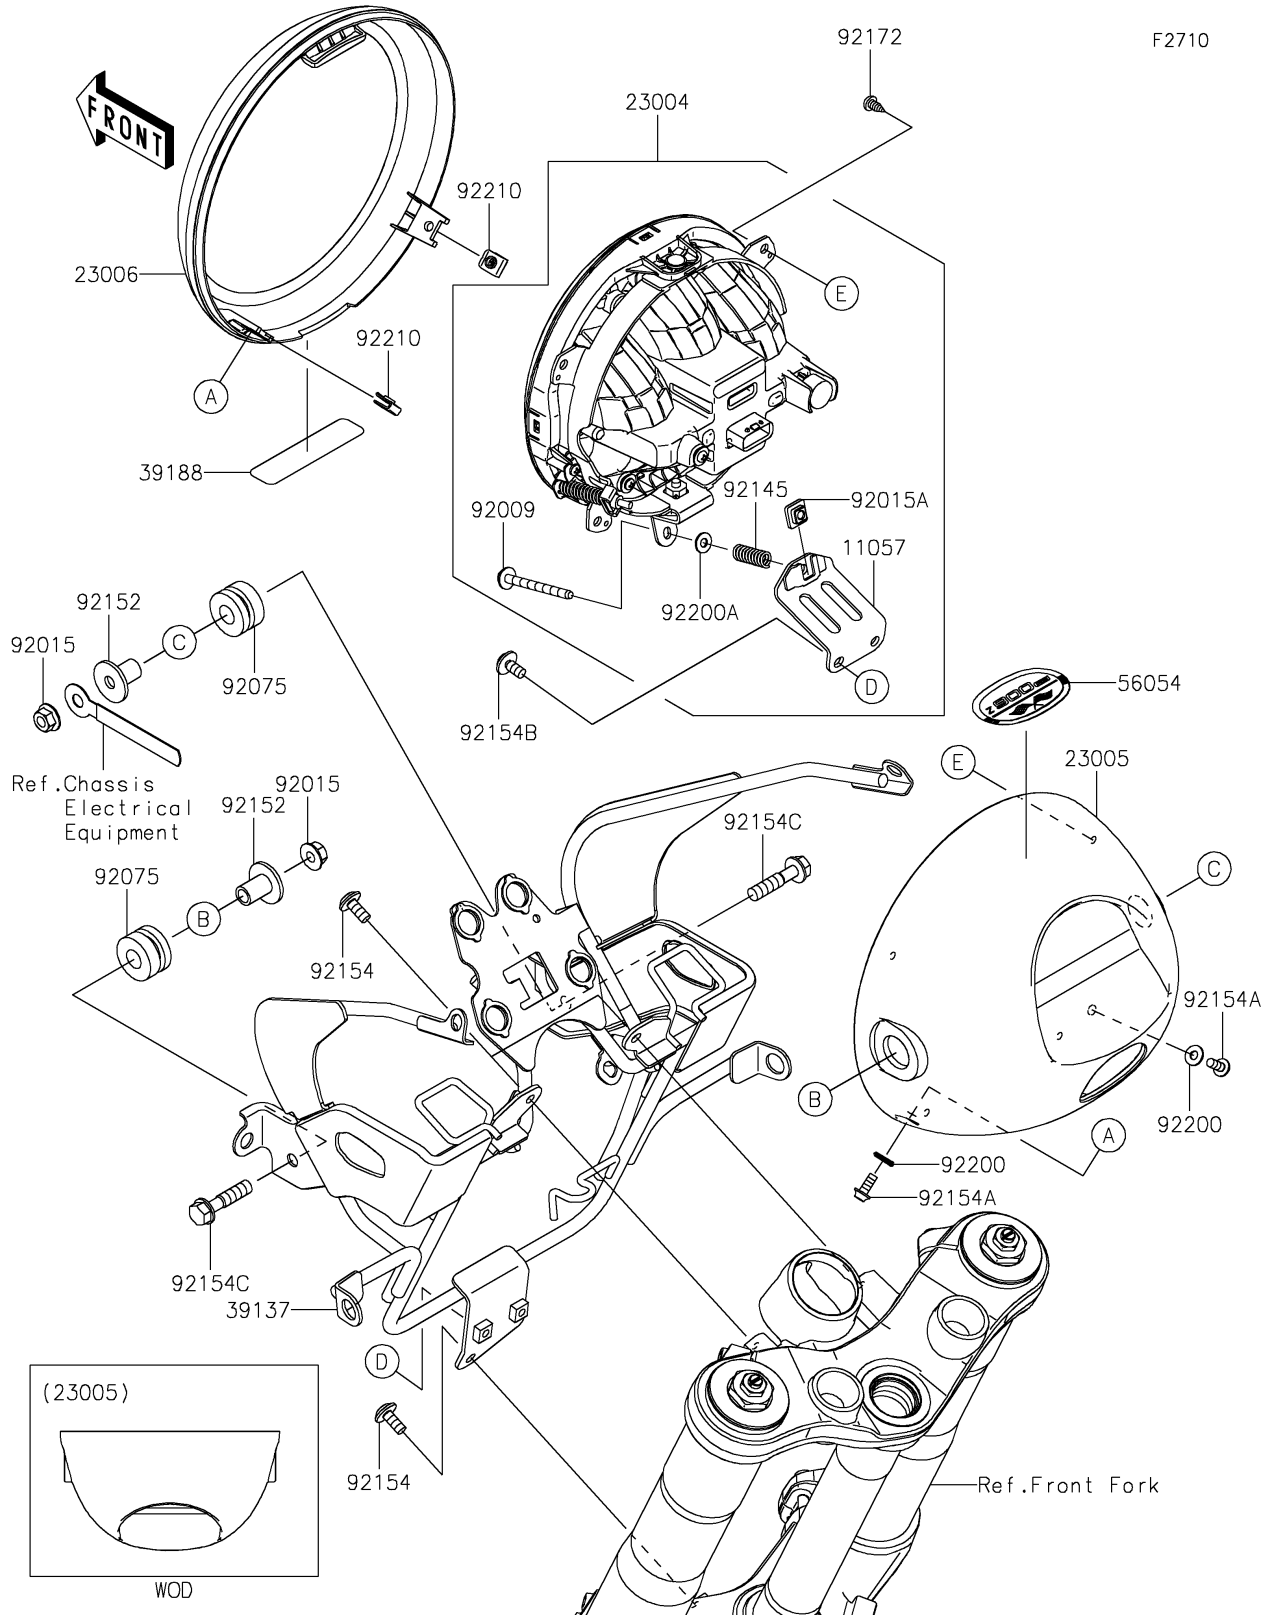

2022 Z900RS CAFE

PARTS DIAGRAM

Headlight(s)

2022 Z900RS CAFE

PARTS LIST

Headlight(s)

ITEM NAME	PART NUMBER	QUANTITY
BRACKET (Ref # 11057)	11057-2660	1
LAMP-HEAD,LED (Ref # 23004)	23004-0407	1
BODY-COMP-HEAD LAMP,F.EBONY (Ref # 23005)	23005-0049-45L	1
RIM-LAMP (Ref # 23006)	23006-0021	1
STAY-COMP,HEAD LAMP (Ref # 39137)	39137-0686	1
TAPE,20X80 (Ref # 39188)	39188-0575	1
MARK,HEAD LAMP BODY,Z900RS (Ref # 56054)	56054-2457	1
SCREW,ADJUST,5X55 (Ref # 92009)	92009-1683	1
NUT,FLANGED,8MM (Ref # 92015)	92015-1014	2
NUT,5MM (Ref # 92015A)	92015-1897	1
DAMPER (Ref # 92075)	92075-1736	2
SPRING (Ref # 92145)	92145-1887	1
COLLAR,8X12X20.3 (Ref # 92152)	92152-2433	2
BOLT,SOCKET,6X14 (Ref # 92154)	92154-0907	3
BOLT,SOCKET,5X12 (Ref # 92154A)	92154-0917	2
BOLT,SOCKET,6X12 (Ref # 92154B)	92154-2706	2
BOLT,FLANGED,8X35 (Ref # 92154C)	92154-2923	2
SCREW,TAPPING,5X12 (Ref # 92172)	92172-0239	4
WASHER,NYLON,5.2X12X1 (Ref # 92200)	92200-2208	2
WASHER (Ref # 92200A)	92200-2282	1
NUT (Ref # 92210)	92210-0571	2