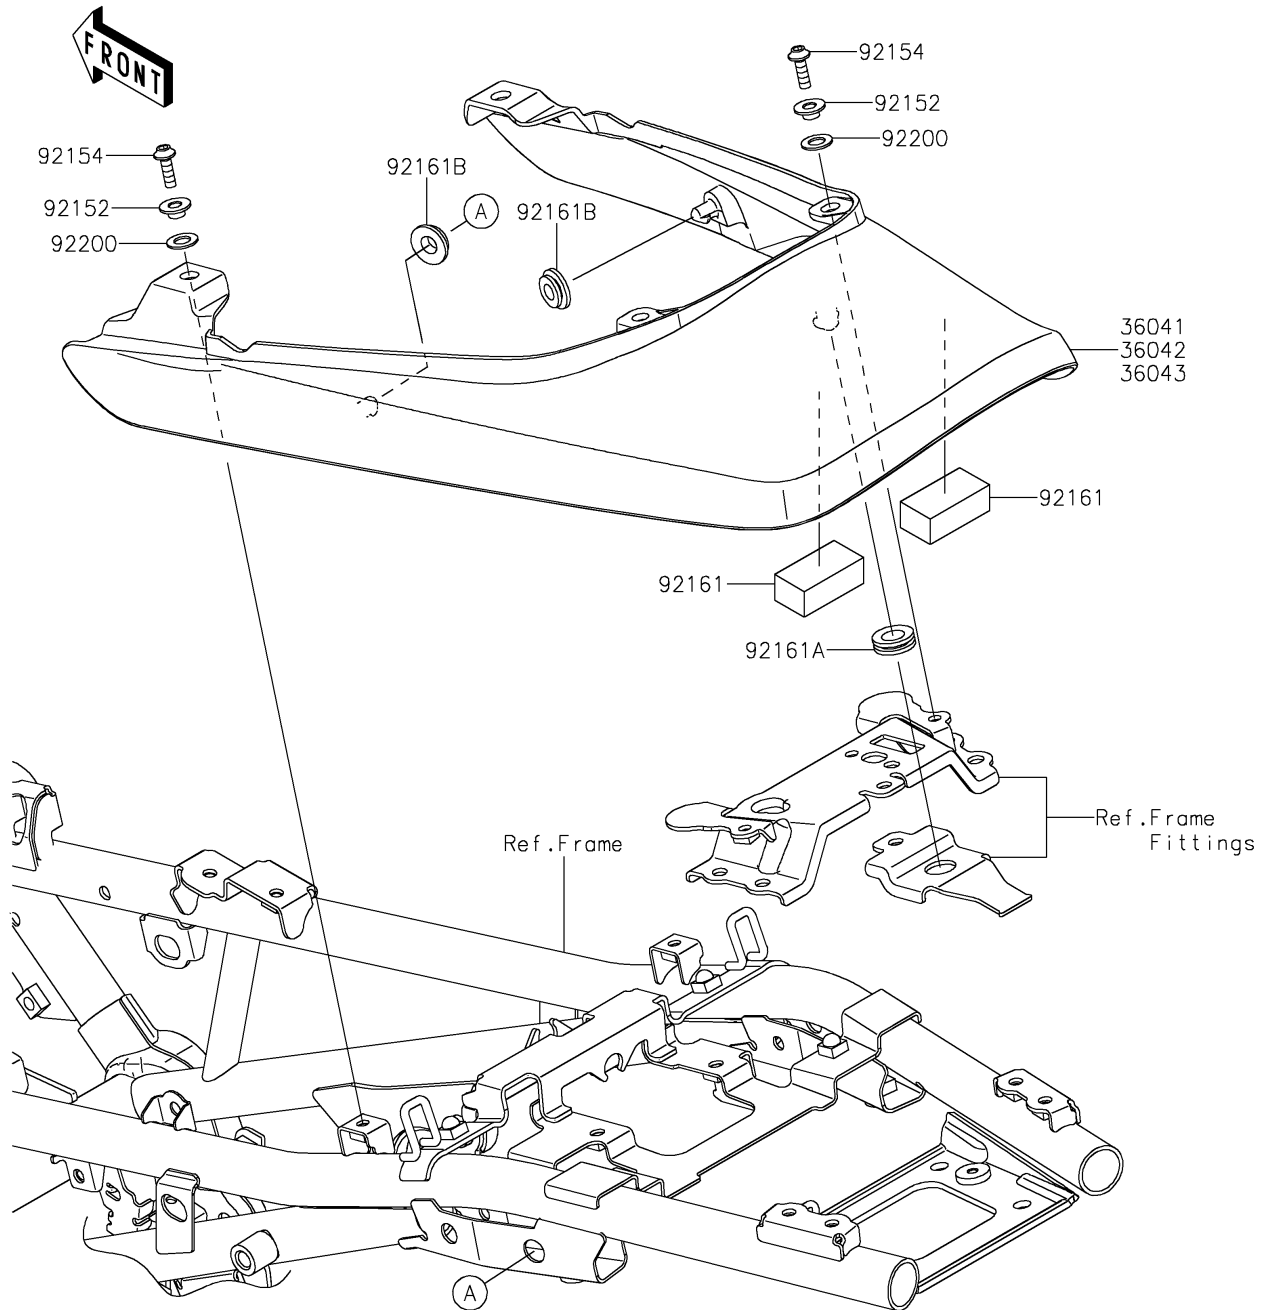

2022 Z900RS CAFE

PARTS DIAGRAM

Seat Cover

F2612

WOD

WD

WD

2022 Z900RS CAFE

PARTS LIST

Seat Cover

ITEM NAME	PART NUMBER	QUANTITY
COVER-TAIL,M.D.BLACK (Ref # 36041)	36041-0049-17K	1
COLLAR,5.6X8X5.45 (Ref # 92152)	92152-2537	4
BOLT,SOCKET,5X16 (Ref # 92154)	92154-1701	4
DAMPER,20X40X15 (Ref # 92161)	92161-1608	2
DAMPER,10X20X6 (Ref # 92161A)	92161-2168	1
DAMPER (Ref # 92161B)	92161-2450	2
WASHER,8.2X15X1 (Ref # 92200)	92200-0742	4