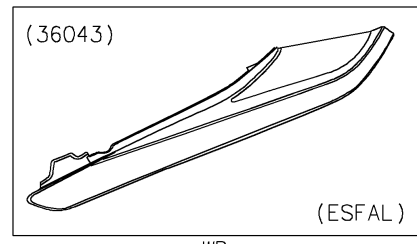

2022 Z900RS CAFE

PARTS DIAGRAM

Seat Cover

F2612

WOD

WD

WD

2022 Z900RS CAFE

PARTS LIST

Seat Cover

ITEM NAME	PART NUMBER	QUANTITY
COVER-TAIL,M.D.BLACK (Ref # 36041)	36041-0049-17K	1
COLLAR,5.6X8X5.45 (Ref # 92152)	92152-2537	4
BOLT,SOCKET,5X16 (Ref # 92154)	92154-1701	4
DAMPER,20X40X15 (Ref # 92161)	92161-1608	2
DAMPER,10X20X6 (Ref # 92161A)	92161-2168	1
DAMPER (Ref # 92161B)	92161-2450	2
WASHER,8.2X15X1 (Ref # 92200)	92200-0742	4