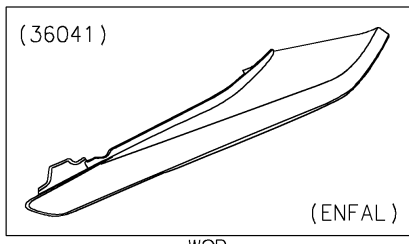

2022 Z900RS CAFE

PARTS DIAGRAM

Seat Cover

F2612

WOD

WD

WD

2022 Z900RS CAFE

PARTS LIST

Seat Cover

ITEM NAME	PART NUMBER	QUANTITY
COVER-TAIL,M.D.BLACK (Ref # 36041)	36041-0049-17K	1
COLLAR,5.6X8X5.45 (Ref # 92152)	92152-2537	4
BOLT,SOCKET,5X16 (Ref # 92154)	92154-1701	4
DAMPER,20X40X15 (Ref # 92161)	92161-1608	2
DAMPER,10X20X6 (Ref # 92161A)	92161-2168	1
DAMPER (Ref # 92161B)	92161-2450	2
WASHER,8.2X15X1 (Ref # 92200)	92200-0742	4