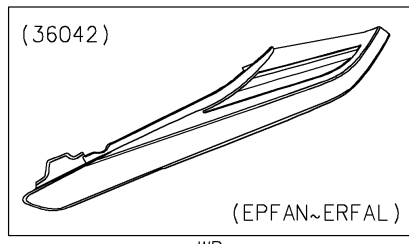

2022 Z900RS CAFE

PARTS DIAGRAM

Seat Cover

F2612

WOD

WD

WD

2022 Z900RS CAFE

PARTS LIST

Seat Cover

ITEM NAME	PART NUMBER	QUANTITY
COVER-TAIL,M.D.BLACK (Ref # 36041)	36041-0049-17K	1
COLLAR,5.6X8X5.45 (Ref # 92152)	92152-2537	4
BOLT,SOCKET,5X16 (Ref # 92154)	92154-1701	4
DAMPER,20X40X15 (Ref # 92161)	92161-1608	2
DAMPER,10X20X6 (Ref # 92161A)	92161-2168	1
DAMPER (Ref # 92161B)	92161-2450	2
WASHER,8.2X15X1 (Ref # 92200)	92200-0742	4