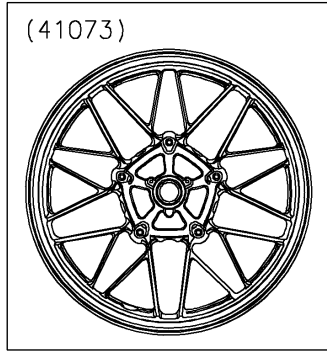

2022 Z900RS CAFE

PARTS DIAGRAM

Front Wheel

F2230

(41073)

WOD

41068

92152

41073

92045

92049

92045

92152A

92049

Ref. Tires

92152