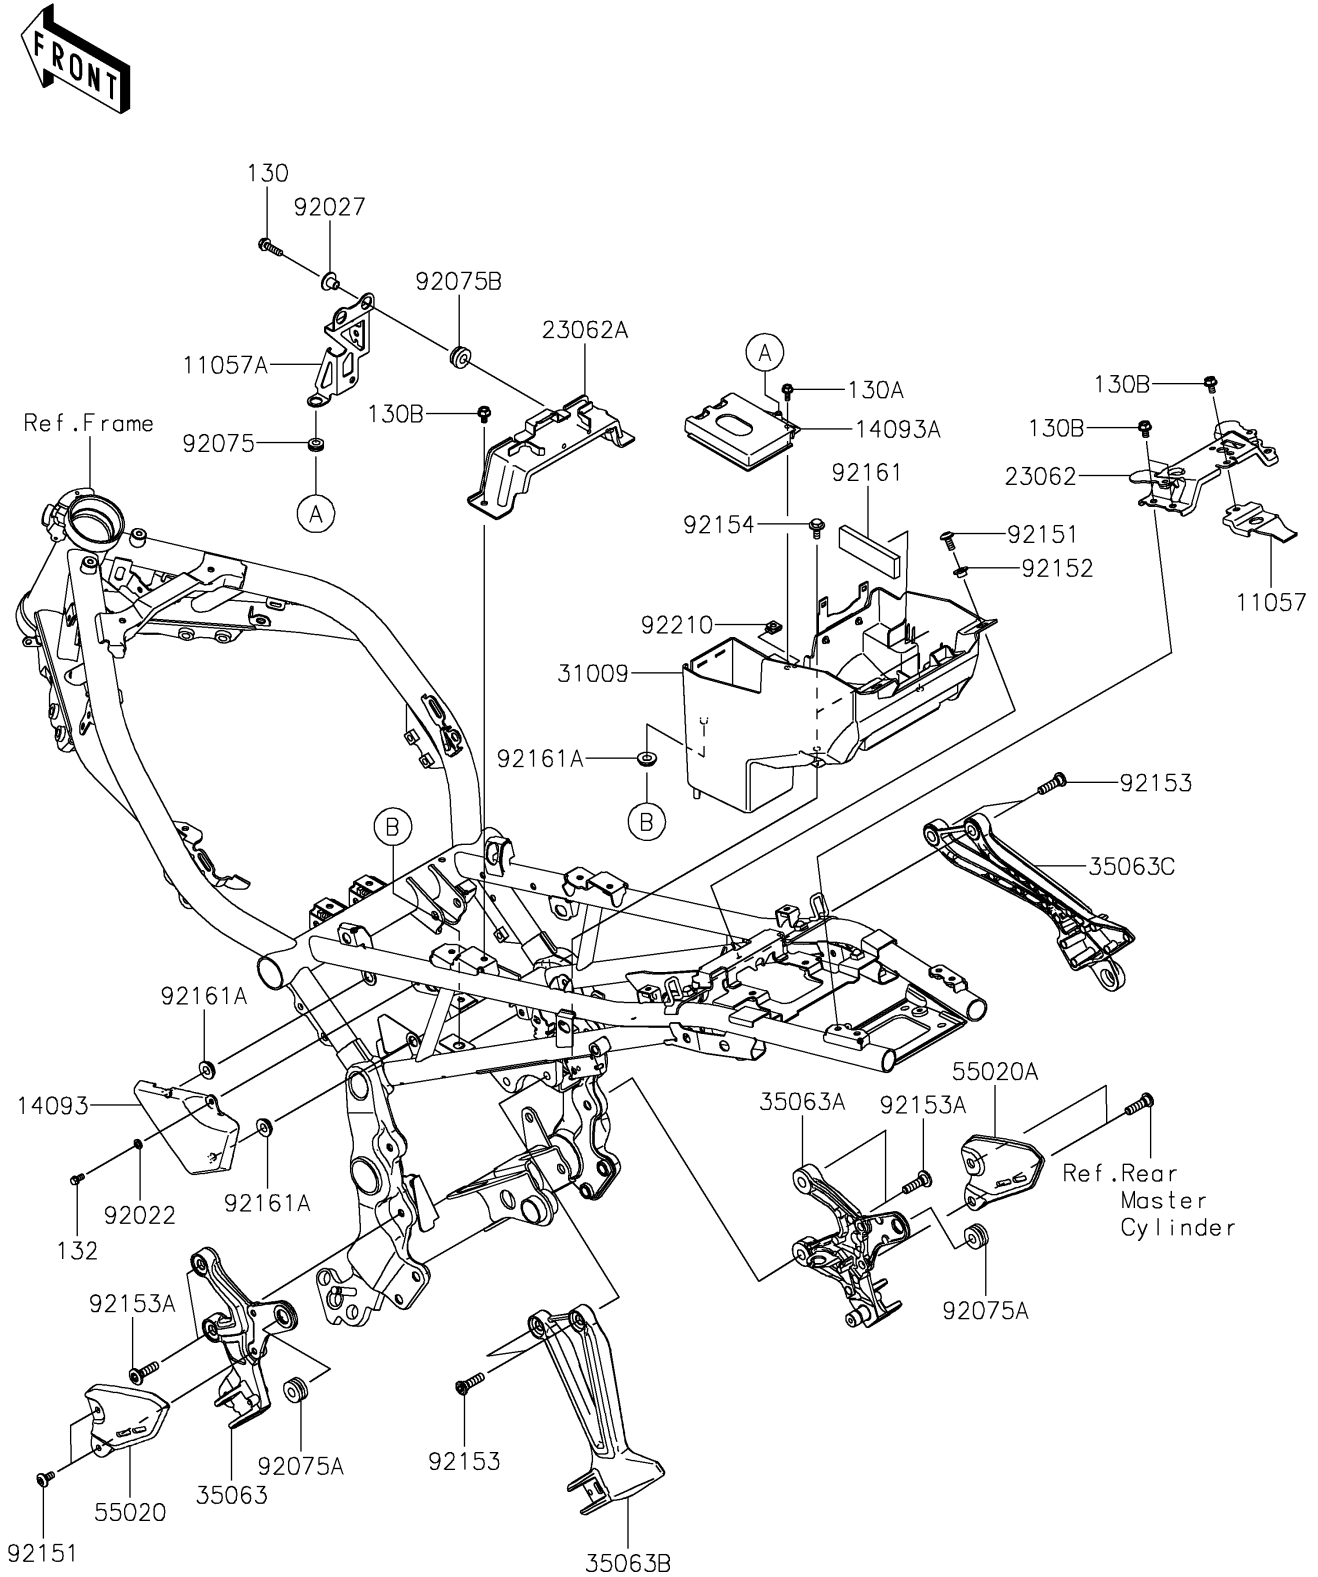

2024 Z900RS CAFE

PARTS DIAGRAM

Frame Fittings

F2131

2024 Z900RS CAFE

PARTS LIST

Frame Fittings

ITEM NAME	PART NUMBER	QUANTITY
BRACKET,TAIL LAMP (Ref # 11057)	11057-1341	1
BRACKET,REGULATOR (Ref # 11057A)	11057-1393	1
COVER,ABS (Ref # 14093)	14093-0618	1
COVER,CANISTER (Ref # 14093A)	14093-0619	1
BRACKET-COMP,SEAT,RR (Ref # 23062)	23062-0969	1
BRACKET-COMP,SEAT,FR (Ref # 23062A)	23062-0981	1
CASE-COMP-BATTERY (Ref # 31009)	31009-0007	1
STAY,STEP,LH,F.S.BLACK (Ref # 35063)	35063-1391-18R	1
STAY,STEP,RH,F.S.BLACK (Ref # 35063A)	35063-1392-18R	1
STAY,RR STEP,LH,F.S.BLACK (Ref # 35063B)	35063-1393-18R	1
STAY,RR STEP,RH,F.S.BLACK (Ref # 35063C)	35063-1394-18R	1
GUARD,LH (Ref # 55020)	55020-2178	1
GUARD,RH (Ref # 55020A)	55020-2179	1
WASHER,6.3X10.2X1.6 (Ref # 92022)	92022-1588	1
COLLAR,FLANGED,L=12.1,BLACK (Ref # 92027)	92027-1651	2
DAMPER (Ref # 92075)	92075-161	1
DAMPER,10X24X12 (Ref # 92075A)	92075-1690	2
DAMPER (Ref # 92075B)	92075-277	2
BOLT,SOCKET,6X14 (Ref # 92151)	92151-1654	4
COLLAR (Ref # 92152)	92152-0422	2
BOLT,SOCKET,8X30 (Ref # 92153)	92153-1624	4
BOLT,SOCKET,8X30 (Ref # 92153A)	92153-1630	4
BOLT,FLANGED,6X16 (Ref # 92154)	92154-2955	2
DAMPER,25X83X8 (Ref # 92161)	92161-2134	1
DAMPER (Ref # 92161A)	92161-2450	3
NUT (Ref # 92210)	92210-0571	1
BOLT-FLANGED,6X22 (Ref # 130)	130BA0622	2
BOLT-FLANGED,5X12 (Ref # 130A)	130BC0512	1
BOLT-FLANGED,6X10 (Ref # 130B)	130CA0610	7

2024 Z900RS CAFE

PARTS LIST

Frame Fittings

ITEM NAME	PART NUMBER	QUANTITY
BOLT-FLANGED-SMALL,5X10 (Ref # 132)	132BA0510	1