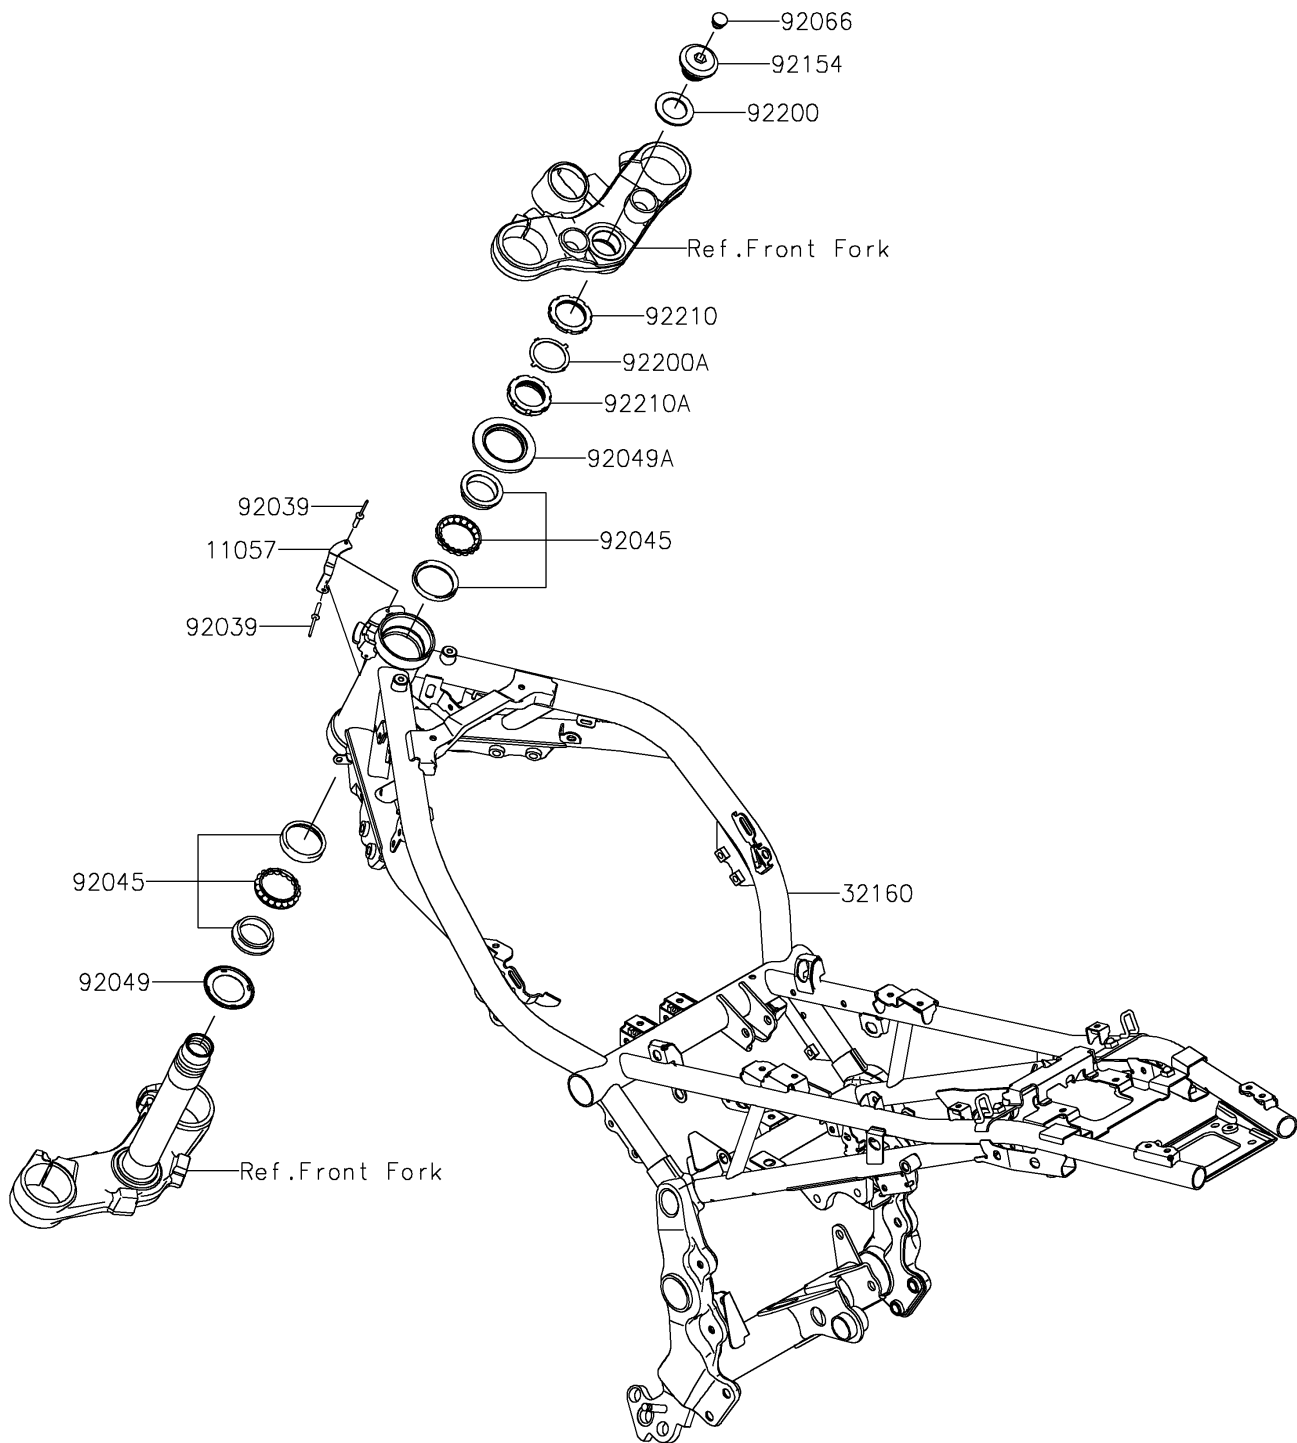

2022 Z900RS CAFE

PARTS DIAGRAM

Frame

F2120

2022 Z900RS CAFE

PARTS LIST

Frame

ITEM NAME

PART NUMBER

QUANTITY
