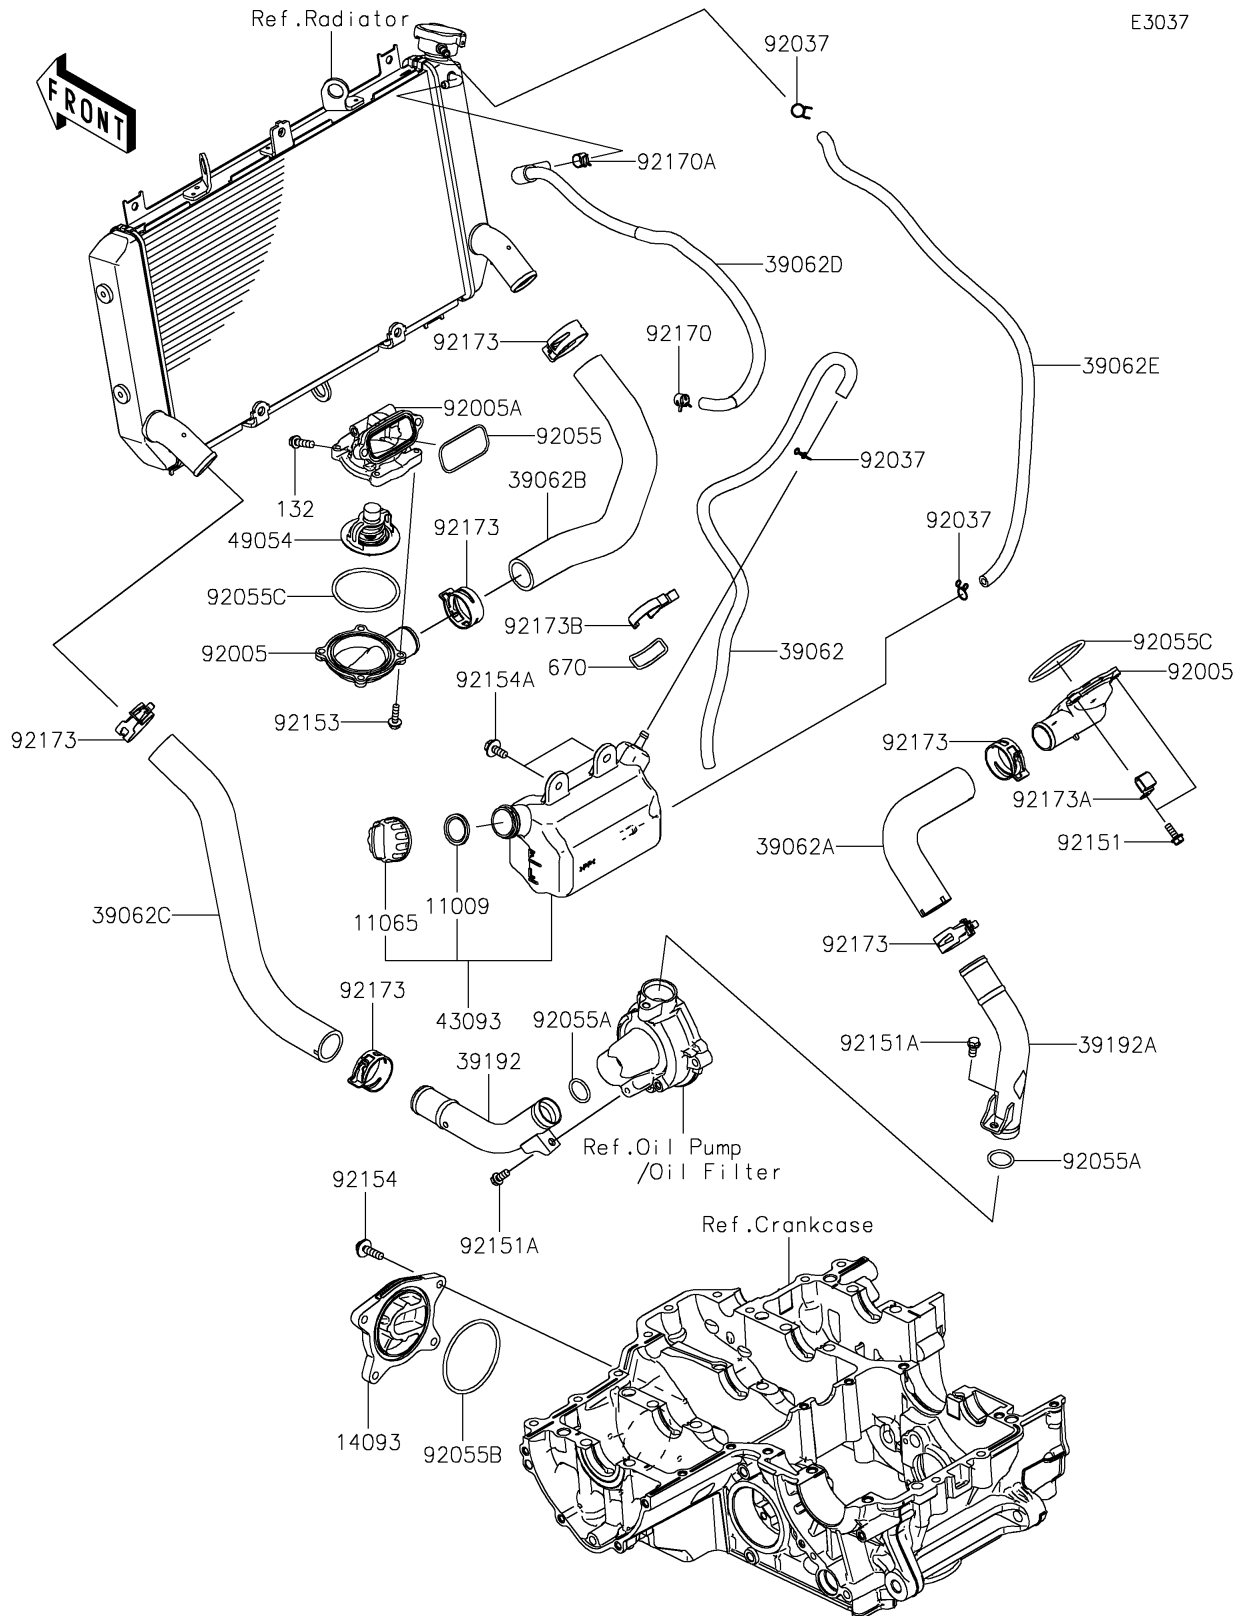

2024 Z900RS CAFE

PARTS DIAGRAM

Water Pipe

2024 Z900RS CAFE

PARTS LIST

Water Pipe

ITEM NAME	PART NUMBER	QUANTITY
GASKET,RESERVOIR TANK CAP (Ref # 11009)	11009-1145	1
CAP (Ref # 11065)	11065-0991	1
COVER (Ref # 14093)	14093-0625	1
HOSE-COOLING,OVERFLOW (Ref # 39062)	39062-0618	1
HOSE-COOLING,W/PIPE-CYLINDER (Ref # 39062A)	39062-0785	1
HOSE-COOLING,CYLINDER-RADIATOR (Ref # 39062B)	39062-0786	1
HOSE-COOLING,RADIATOR-W/PIPE (Ref # 39062C)	39062-0875	1
HOSE-COOLING,AIR BLEED (Ref # 39062D)	39062-0886	1
HOSE-COOLING,5.5X10.5X570 (Ref # 39062E)	39062-0887	1
PIPE-WATER,RADIATOR-WATER PUMP (Ref # 39192)	39192-0631	1
PIPE-WATER,WATER PUMP-CYLINDER (Ref # 39192A)	39192-0644	1
RESERVOIR-ASSY-TANK (Ref # 43093)	43093-0005	1
THERMOSTAT (Ref # 49054)	49054-0004	1
FITTING,THERMO CAP (Ref # 92005)	92005-0842	2
FITTING,THERMO CASE (Ref # 92005A)	92005-0846	1
CLAMP,TUBE (Ref # 92037)	92037-147	3
RING-O,YP 27.6 57.6 1.9 (Ref # 92055)	92055-0021	1
RING-O,20.8X2.4 (Ref # 92055A)	92055-0114	2
RING-O,63.3MM (Ref # 92055B)	92055-0739	1
RING-O,53.5X2.6 (Ref # 92055C)	92055-0831	2
BOLT,5X14 (Ref # 92151)	92151-1764	4
BOLT,6X12 (Ref # 92151A)	92151-1997	2
BOLT,FLANGED,5X18 (Ref # 92153)	92153-1588	4
BOLT,FLANGED,6X22 (Ref # 92154)	92154-0403	4
BOLT,UPSET-WP,6X16 (Ref # 92154A)	92154-1850	2
CLAMP (Ref # 92170)	92170-1493	1
CLAMP (Ref # 92170A)	92170-1872	1
CLAMP,34MM (Ref # 92173)	92173-1360	6
CLAMP (Ref # 92173A)	92173-1663	1

2024 Z900RS CAFE

PARTS LIST

Water Pipe

ITEM NAME	PART NUMBER	QUANTITY
CLAMP (Ref # 92173B)	92173-1792	1
BOLT-FLANGED-SMALL,6X20 (Ref # 132)	132BC0620	2
O RING,22MM (Ref # 670)	670E2022	1