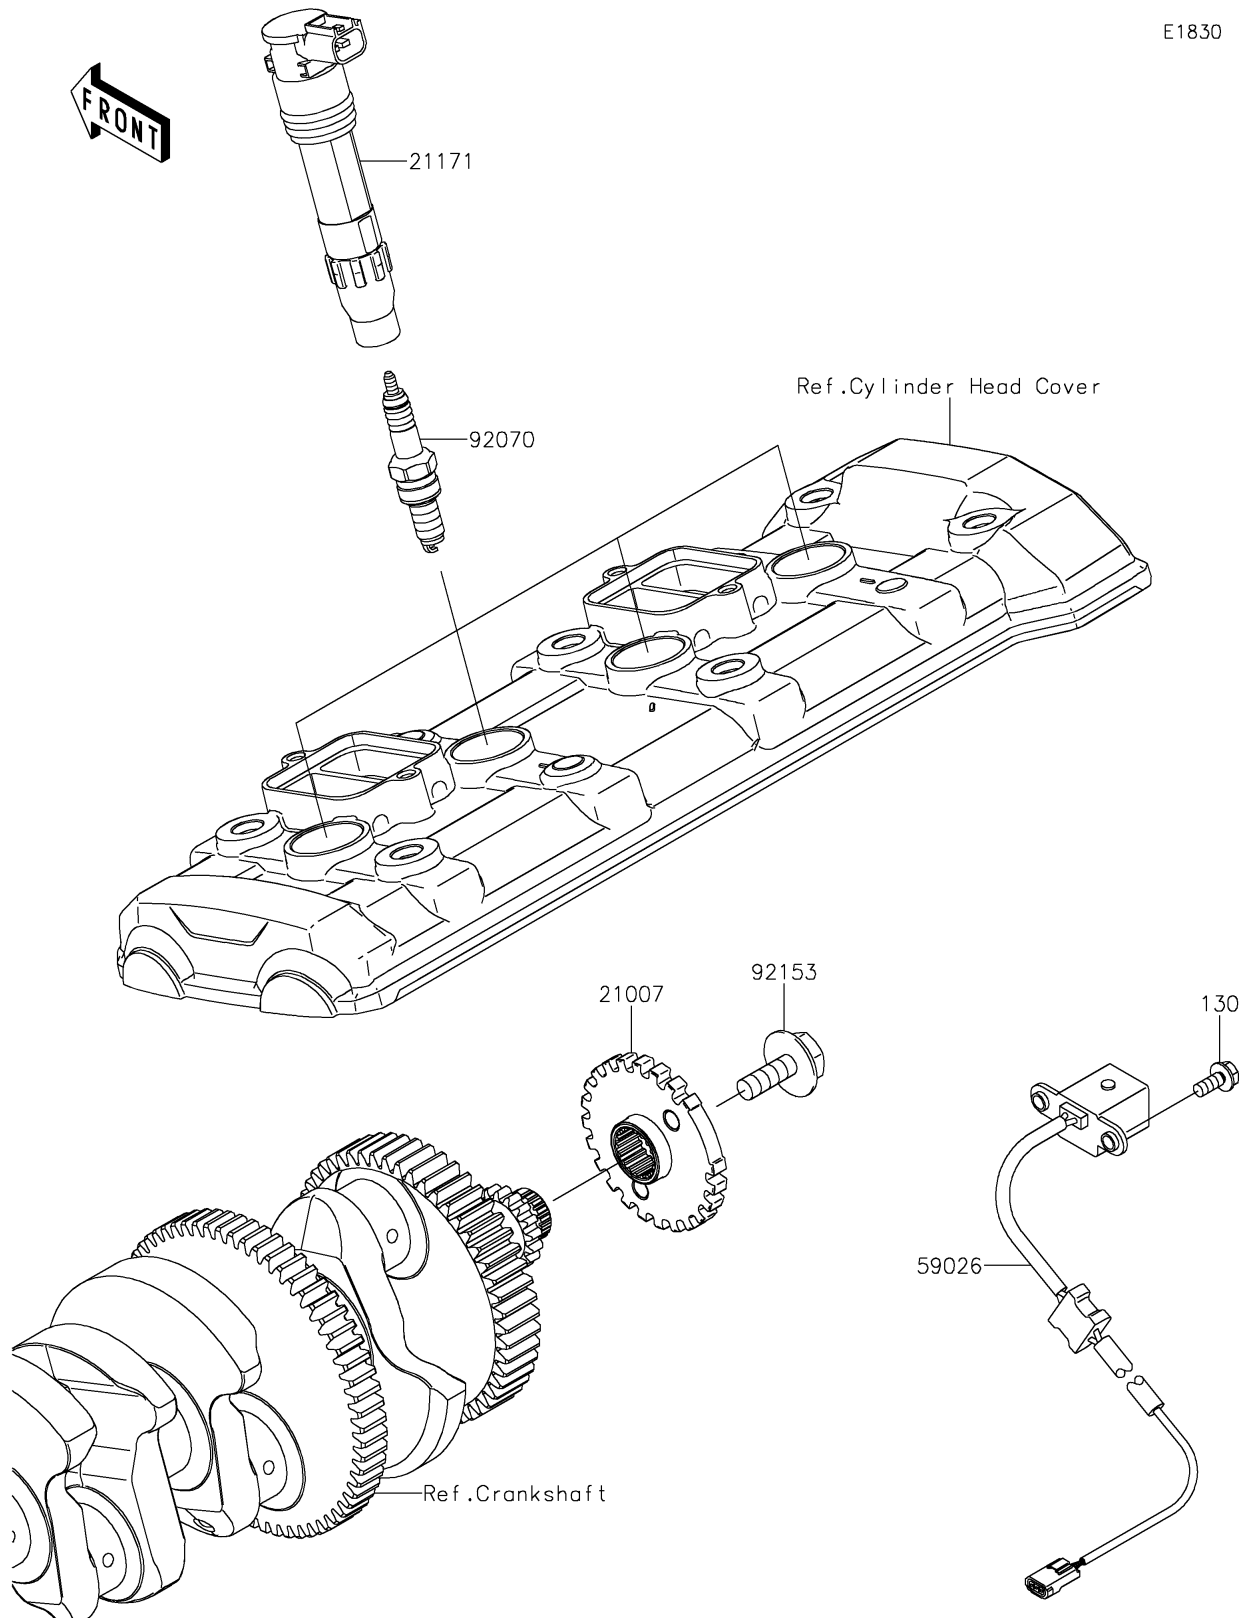

## PARTS DIAGRAM

### Ignition System

E1830

## PARTS LIST

### Ignition System

ITEM NAME	PART NUMBER	QUANTITY
ROTOR,TIMING (Ref # 21007)	21007-0656	1
COIL-ASSY-IGNITION (Ref # 21171)	21171-0033	4
COIL-PULSING (Ref # 59026)	59026-0049	1
PLUG-SPARK,CR9EIA(NGK) (Ref # 92070)	92070-0014	4
BOLT,FLANGED,8X23 (Ref # 92153)	92153-0549	1
BOLT-FLANGED,5X12 (Ref # 130)	130BA0512	2