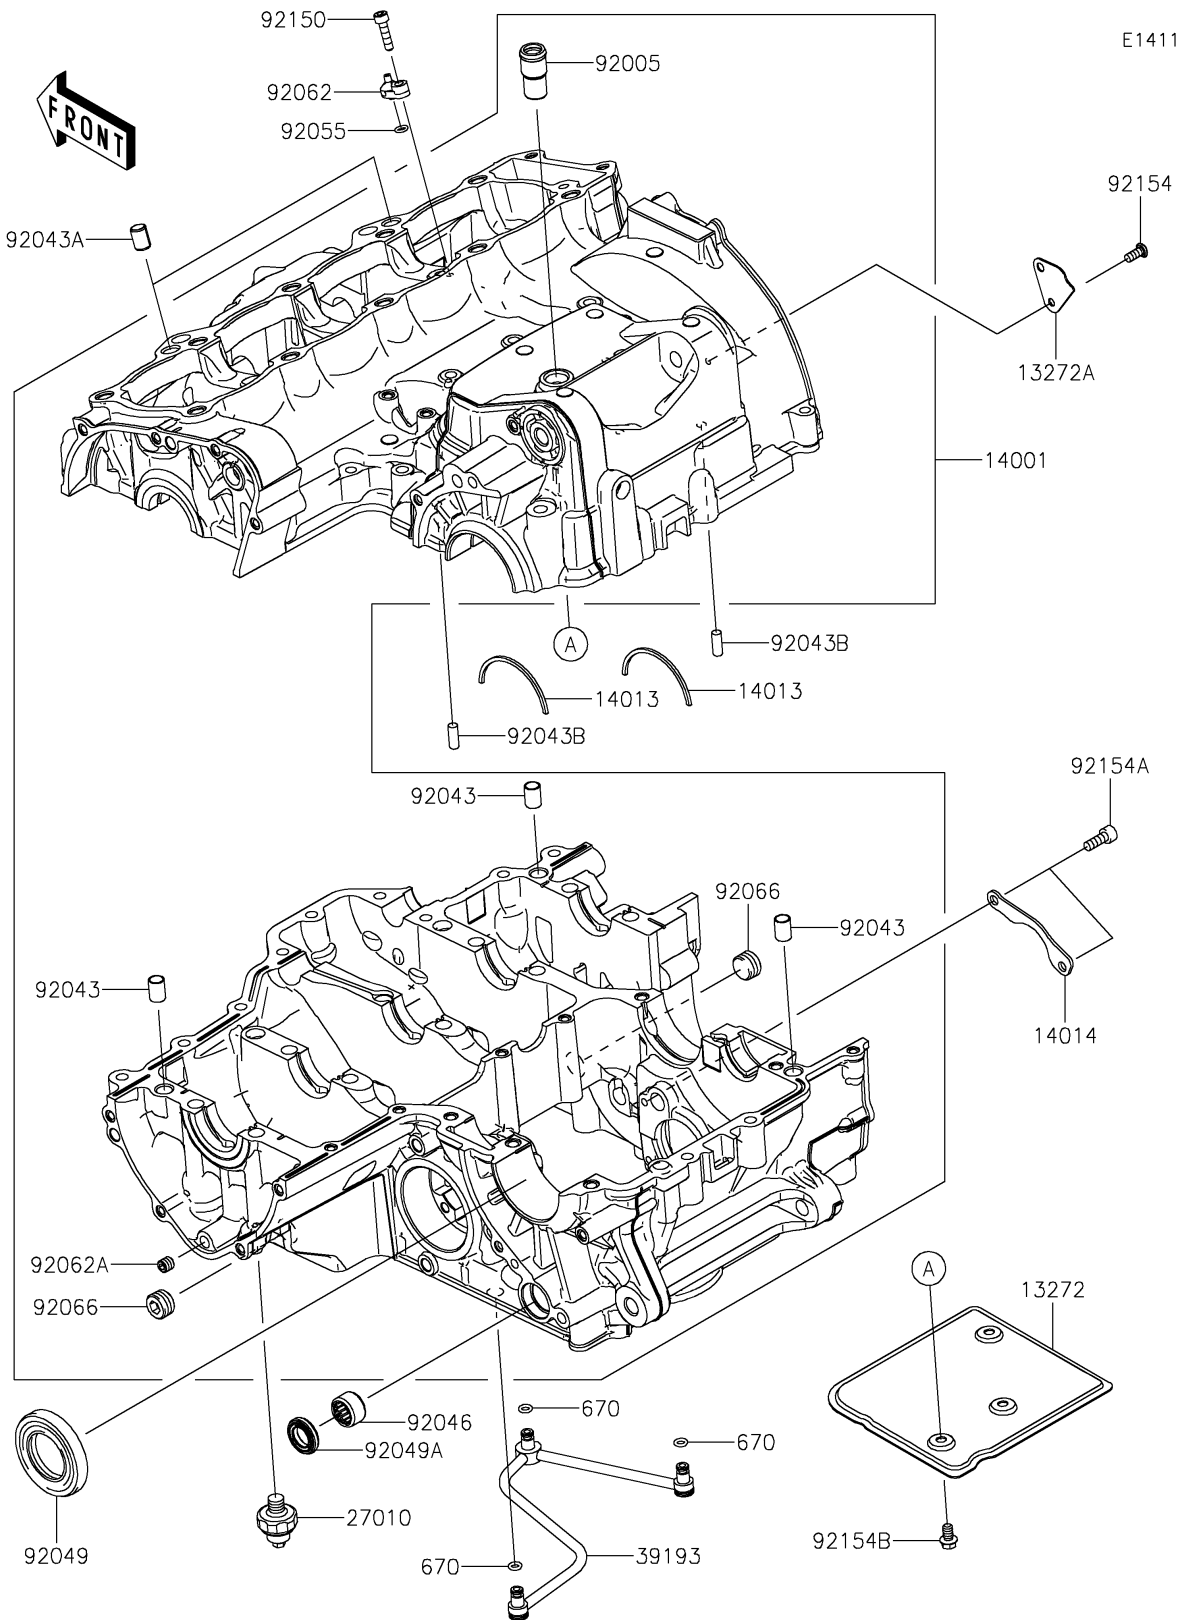

## PARTS DIAGRAM

### Crankcase

## PARTS LIST

### Crankcase

ITEM NAME	PART NUMBER	QUANTITY
PLATE,BREATHER,UPP (Ref # 13272)	13272-0698	1
PLATE,BREATHER,SIDE (Ref # 13272A)	13272-0699	1
SET-CRANKCASE (Ref # 14001)	14001-0727	1
RING-POSITION (Ref # 14013)	14013-1051	2
PLATE-POSITION (Ref # 14014)	14014-0036	1
SWITCH,OIL PRESSURE (Ref # 27010)	27010-1313	1
PIPE-OIL (Ref # 39193)	39193-0054	1
FITTING,BREATHER (Ref # 92005)	92005-1238	1
PIN,DOWEL,10X14 (Ref # 92043)	92043-1037	3
PIN,8.2X10X14 (Ref # 92043A)	92043-1264	2
PIN,6X16 (Ref # 92043B)	92043-1690	2
BEARING-NEEDLE,HK1412FM (Ref # 92046)	92046-0043	1
SEAL-OIL,TC32578 (Ref # 92049)	92049-1474	1
SEAL-OIL,TC14245 (Ref # 92049A)	92049-1520	1
RING-O,5.5X1.5 (Ref # 92055)	92055-1339	1
NOZZLE,OIL JET (Ref # 92062)	92062-0040	1
NOZZLE (Ref # 92062A)	92062-0046	1
PLUG (Ref # 92066)	92066-0836	2
BOLT,SOCKET,5X20 (Ref # 92150)	92150-1019	1
BOLT,TORX,5X12 (Ref # 92154)	92154-0299	1
BOLT,SOCKET,6X16 (Ref # 92154A)	92154-0484	2
BOLT,FLANGED,6X10 (Ref # 92154B)	92154-1887	3
O RING (Ref # 670)	670D1505	3