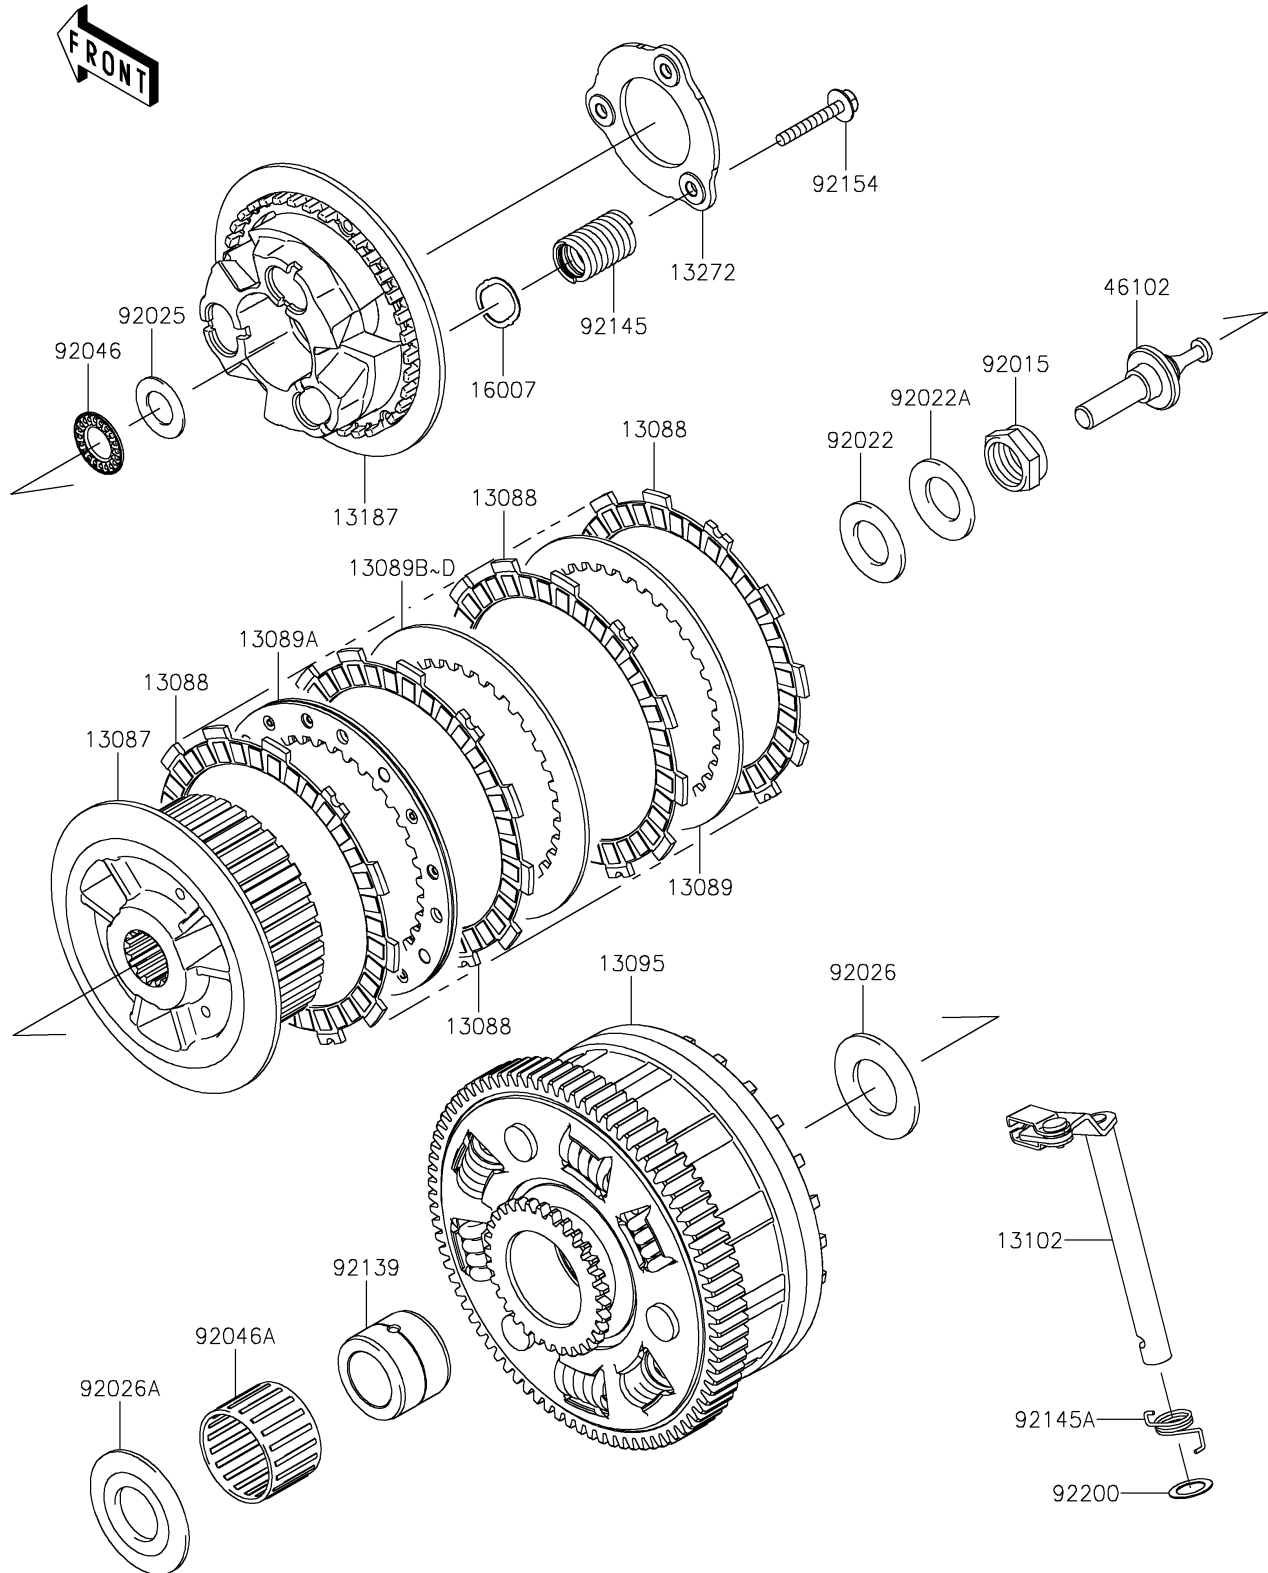

2022 Z900RS CAFE

PARTS DIAGRAM

Clutch

E1350

2022 Z900RS CAFE

PARTS LIST

Clutch

ITEM NAME

PART NUMBER

QUANTITY
