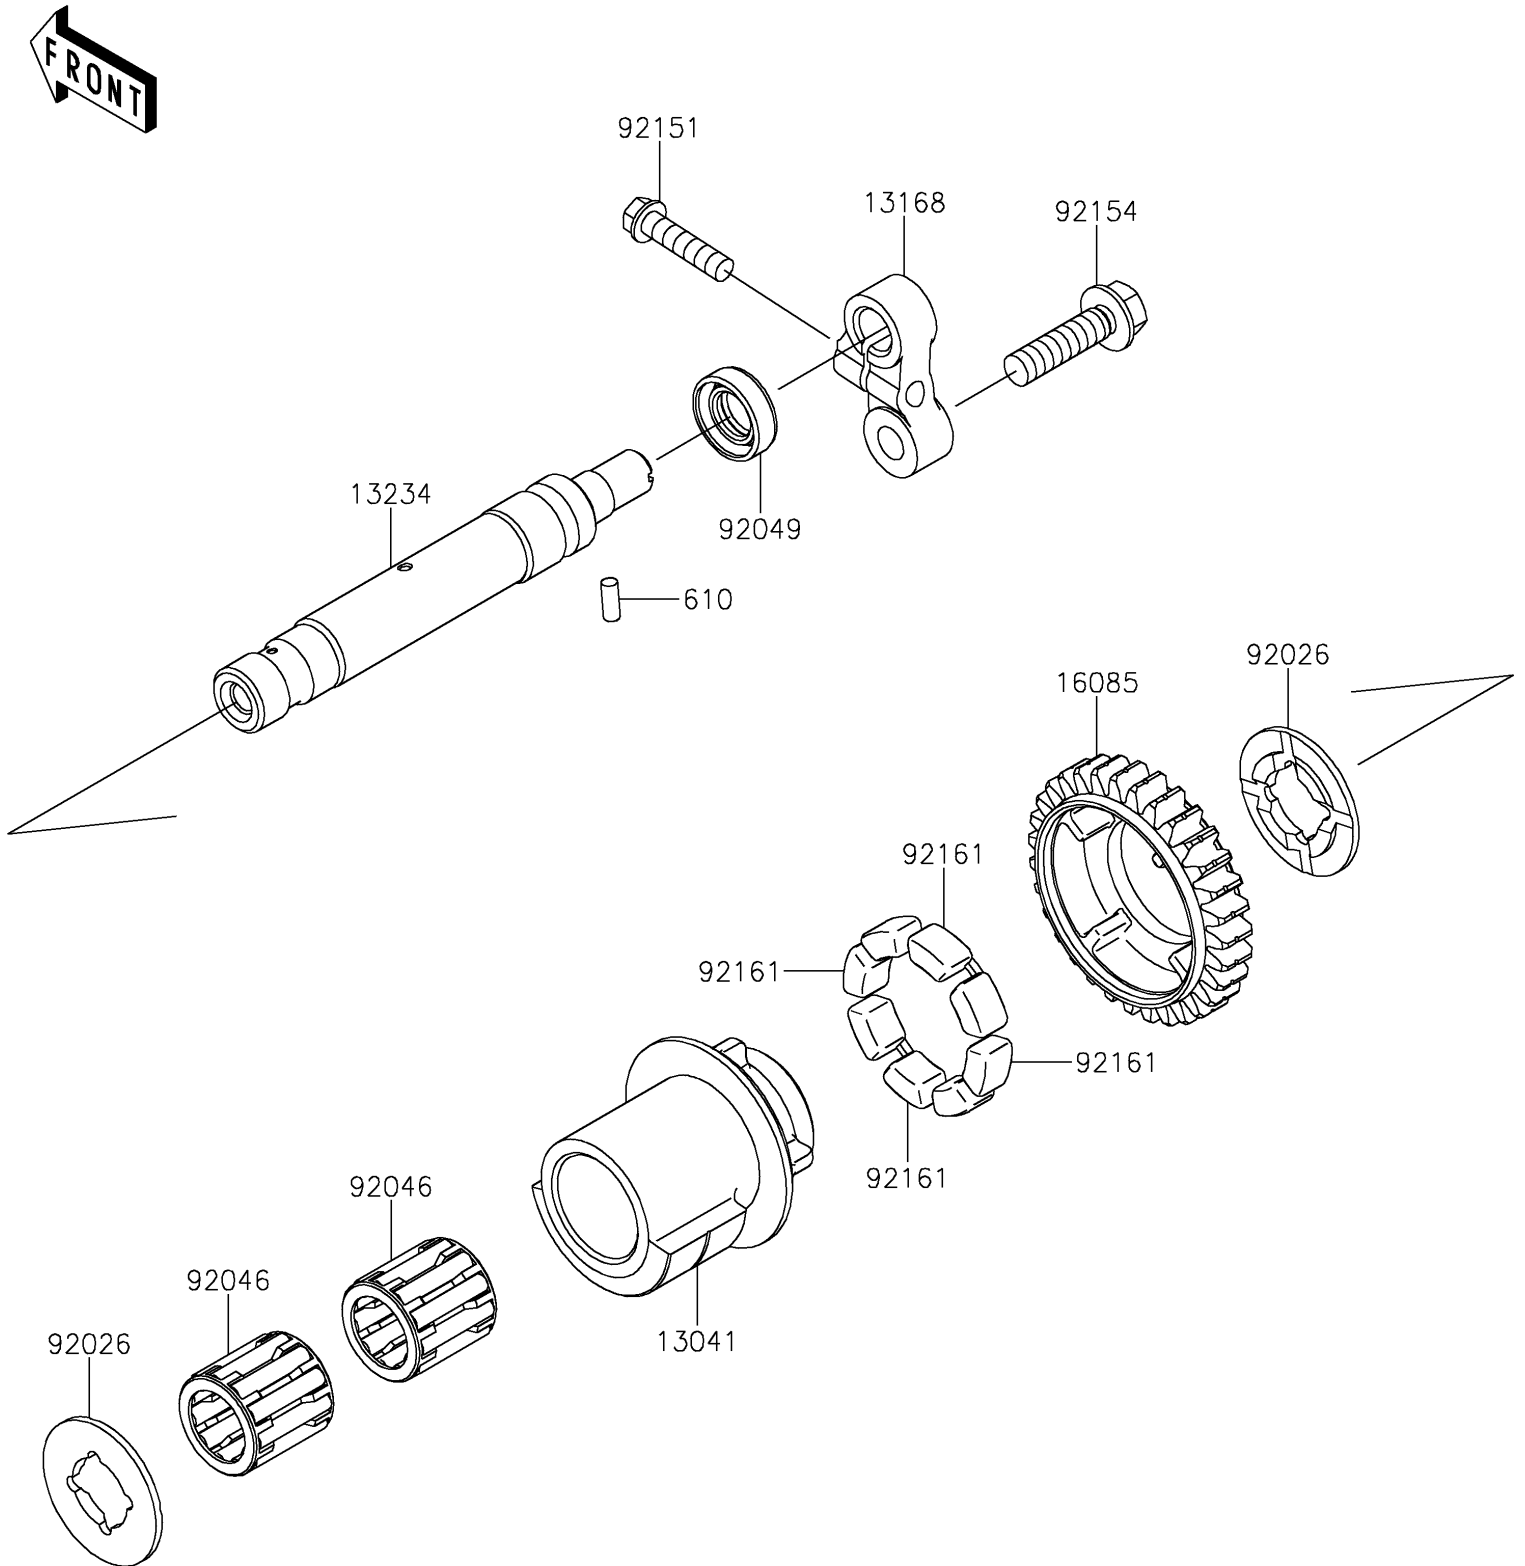

2024 Z900RS CAFE ABS

PARTS DIAGRAM

Balancer

E1323

2024 Z900RS CAFE ABS

PARTS LIST

Balancer

ITEM NAME	PART NUMBER	QUANTITY
BALANCER (Ref # 13041)	13041-0559	1
LEVER (Ref # 13168)	13168-0115	1
SHAFT-COMP (Ref # 13234)	13234-0038	1
GEAR,BALANCER,31T (Ref # 16085)	16085-0134	1
SPACER (Ref # 92026)	92026-0082	2
BEARING-NEEDLE (Ref # 92046)	92046-1266	2
SEAL-OIL,TC 12X22X7 (Ref # 92049)	92049-2204	1
BOLT,FLANGED-SMALL,6X25 (Ref # 92151)	92151-1930	1
BOLT,FLANGED,8X30 (Ref # 92154)	92154-1796	1
DAMPER (Ref # 92161)	92161-1055	4
ROLLER,4X10 (Ref # 610)	610A0410	1