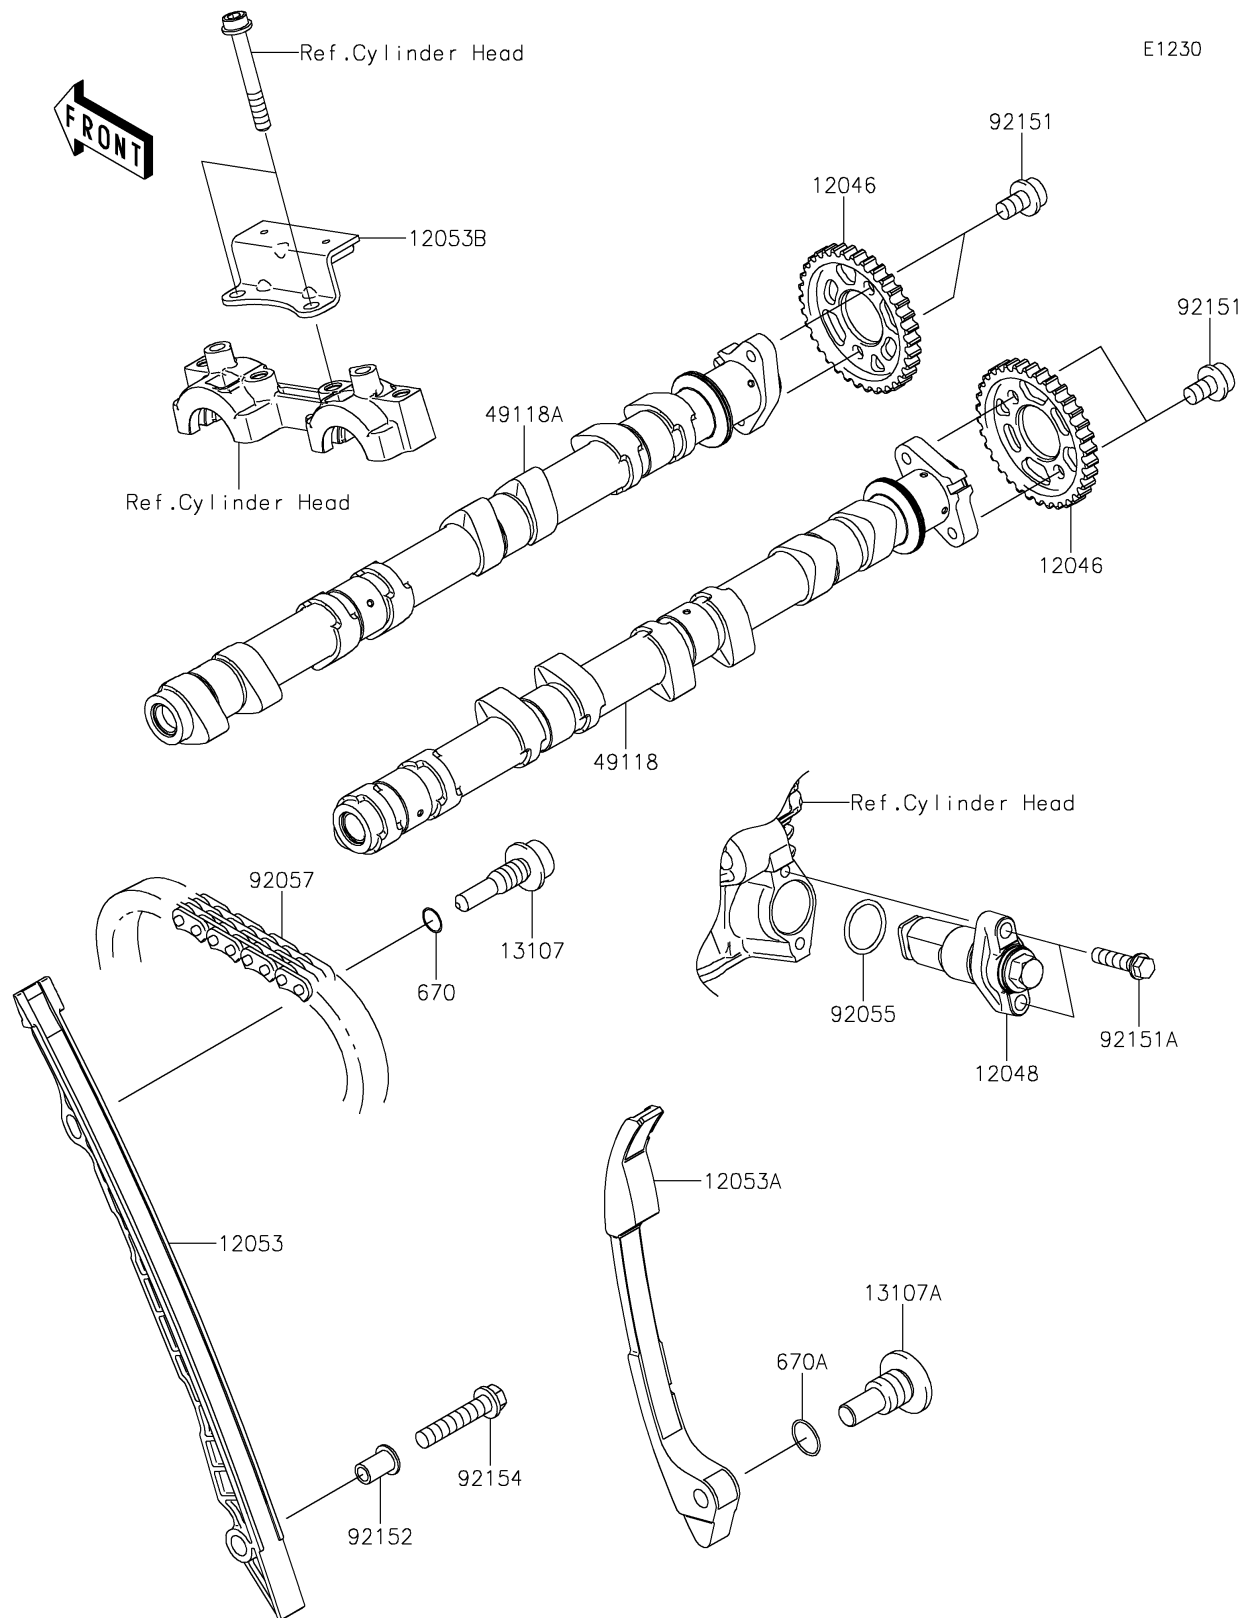

2024 Z900RS CAFE

PARTS DIAGRAM

Camshaft(s)/Tensioner

2024 Z900RS CAFE

PARTS LIST

Camshaft(s)/Tensioner

ITEM NAME

PART NUMBER

QUANTITY
