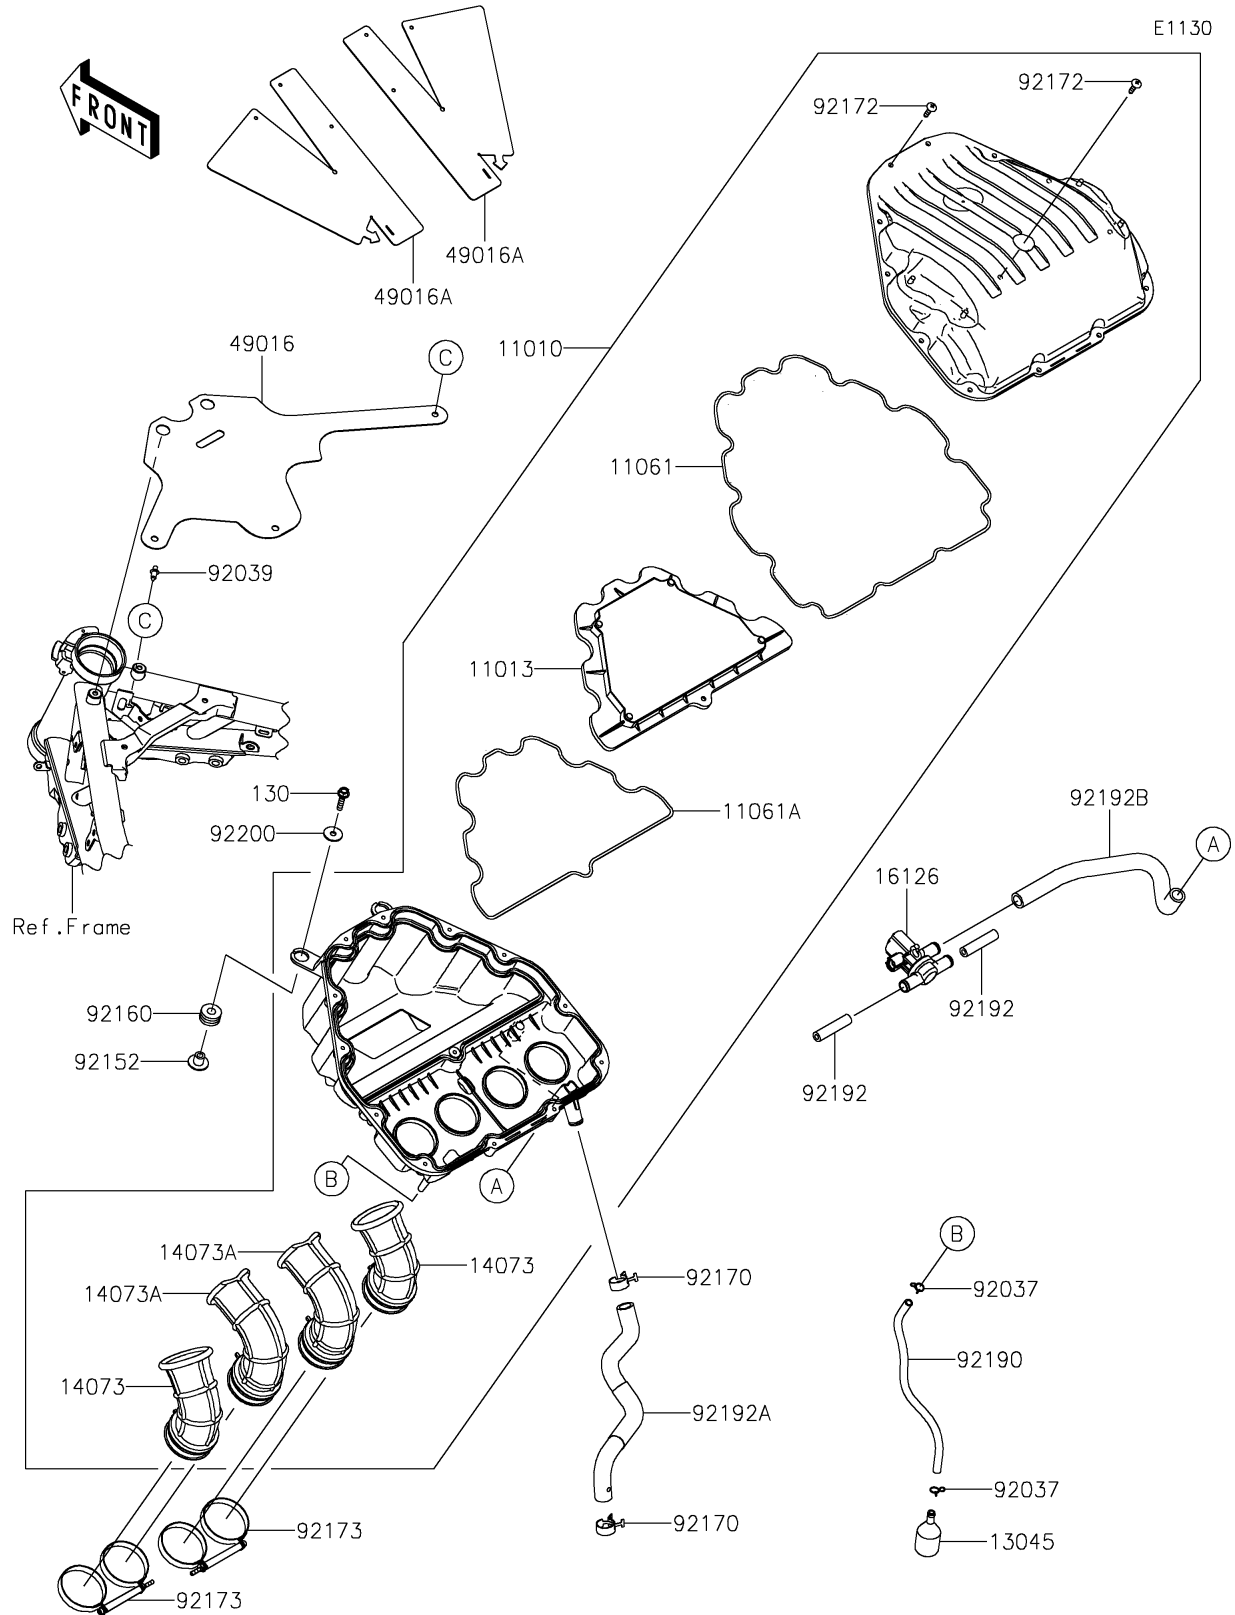

2024 Z900RS CAFE ABS

PARTS DIAGRAM

Air Cleaner

2024 Z900RS CAFE ABS

PARTS LIST

Air Cleaner

ITEM NAME	PART NUMBER	QUANTITY
FILTER-ASSY-AIR (Ref # 11010)	11010-0952	1
ELEMENT-AIR FILTER (Ref # 11013)	11013-0768	1
GASKET,CASE (Ref # 11061)	11061-1263	1
GASKET,ELEMENT (Ref # 11061A)	11061-1264	1
RECEIVER-OIL (Ref # 13045)	13045-1057	1
DUCT,#1,#4 (Ref # 14073)	14073-0941	2
DUCT,#2,#3 (Ref # 14073A)	14073-0942	2
VALVE,AIR SWITCHING (Ref # 16126)	16126-0745	1
COVER-SEAL,WATERPROOF (Ref # 49016)	49016-0652	1
COVER-SEAL (Ref # 49016A)	49016-0653	2
CLAMP (Ref # 92037)	92037-1712	2
RIVET (Ref # 92039)	92039-0023	1
COLLAR,6.5X10.5X13.1 (Ref # 92152)	92152-0547	2
DAMPER (Ref # 92160)	92160-1162	2
CLAMP (Ref # 92170)	92170-1060	2
SCREW,TAPPING,5X20 (Ref # 92172)	92172-0483	13
CLAMP (Ref # 92173)	92173-2298	2
TUBE,6X9X300 (Ref # 92190)	92190-1253	1
TUBE,HEAD-ASWV (Ref # 92192)	92192-0843	2
TUBE,BLOWBY (Ref # 92192A)	92192-1692	1
TUBE,ASWV-A/C (Ref # 92192B)	92192-1785	1
WASHER,6.5X22X1.6 (Ref # 92200)	92200-1087	2
BOLT-FLANGED,6X25 (Ref # 130)	130BA0625	2