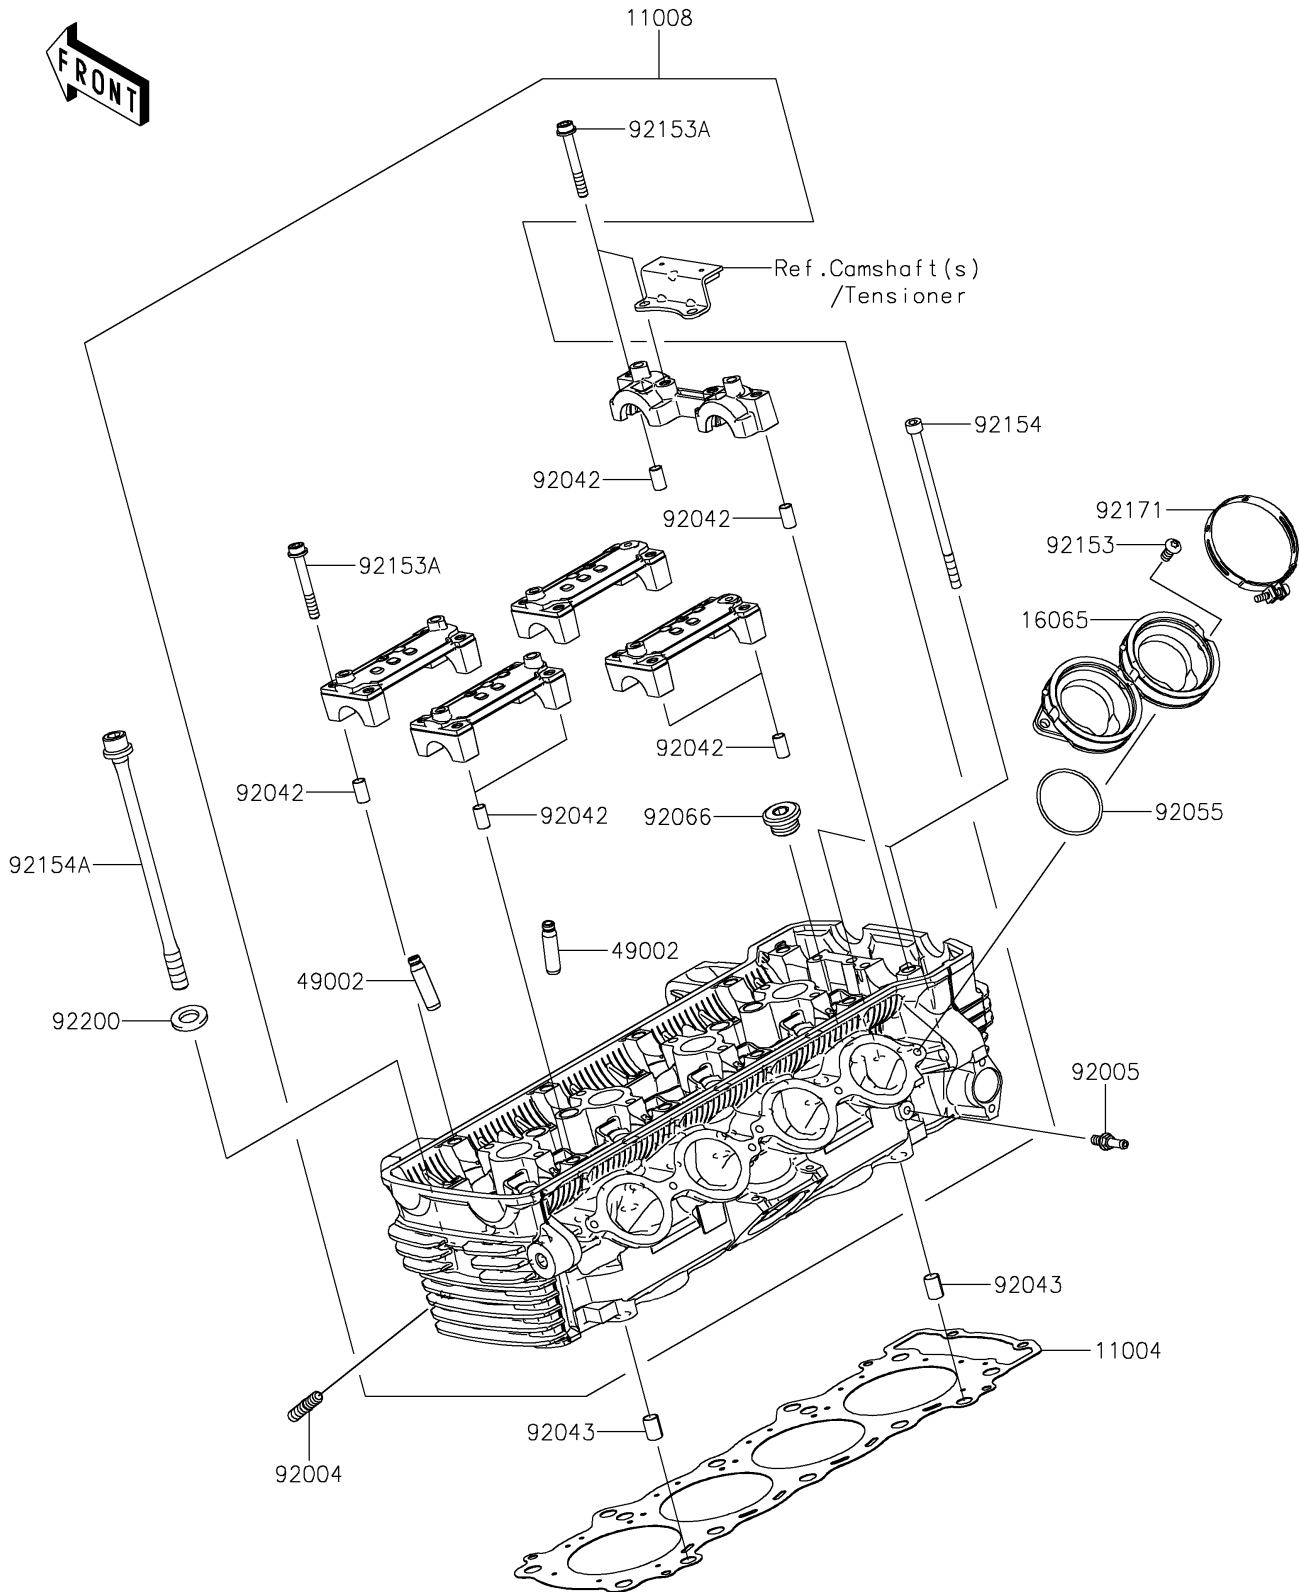

2024 Z900RS CAFE ABS

PARTS DIAGRAM

Cylinder Head

E1111

2024 Z900RS CAFE ABS

PARTS LIST

Cylinder Head

ITEM NAME	PART NUMBER	QUANTITY
GASKET-HEAD (Ref # 11004)	11004-0769	1
HEAD-COMP-CYLINDER (Ref # 11008)	11008-0999	1
HOLDER-CARBURETOR (Ref # 16065)	16065-0132	2
GUIDE-VALVE (Ref # 49002)	49002-0009	16
STUD (Ref # 92004)	92004-0050	8
FITTING (Ref # 92005)	92005-0826	1
PIN,DOWEL,6.3X8X14 (Ref # 92042)	92042-007	10
PIN,8.2X10X14 (Ref # 92043)	92043-1264	2
RING-O,42X1.9 (Ref # 92055)	92055-1536	4
PLUG,18X10 (Ref # 92066)	92066-0832	5
BOLT,TORX,6X14 (Ref # 92153)	92153-0406	6
BOLT,SOCKET,6X45 (Ref # 92153A)	92153-0656	20
BOLT,SOCKET,6X115 (Ref # 92154)	92154-0205	2
BOLT,FLANGED,10X165 (Ref # 92154A)	92154-2638	10
CLAMP,60MM (Ref # 92171)	92171-0729	4
WASHER,10.2X18.4X1.8 (Ref # 92200)	92200-1691	10