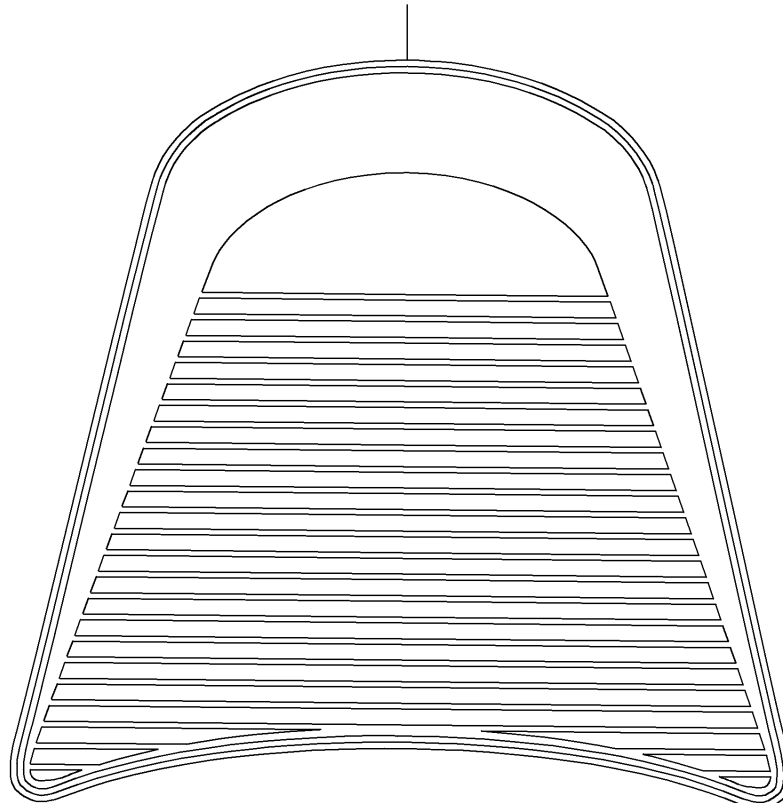

2021 Z900RS CAFE

PARTS DIAGRAM

Accessory(Decals)

Kawasaki

Let the Good Times Roll®

F2910H

99994

99994A

2021 Z900RS CAFE

PARTS LIST

Accessory(Decals)

ITEM NAME

PART NUMBER

QUANTITY
