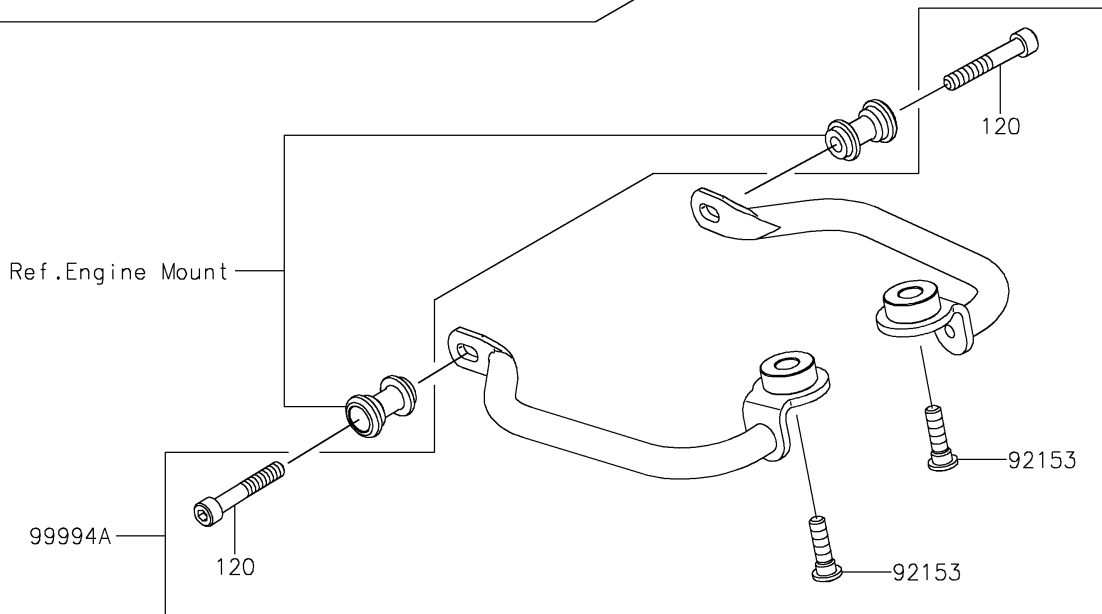

2021 Z900RS CAFE

PARTS DIAGRAM

Accessory(Grip)

F2910E

2021 Z900RS CAFE

PARTS LIST

Accessory(Grip)

ITEM NAME

PART NUMBER

QUANTITY
