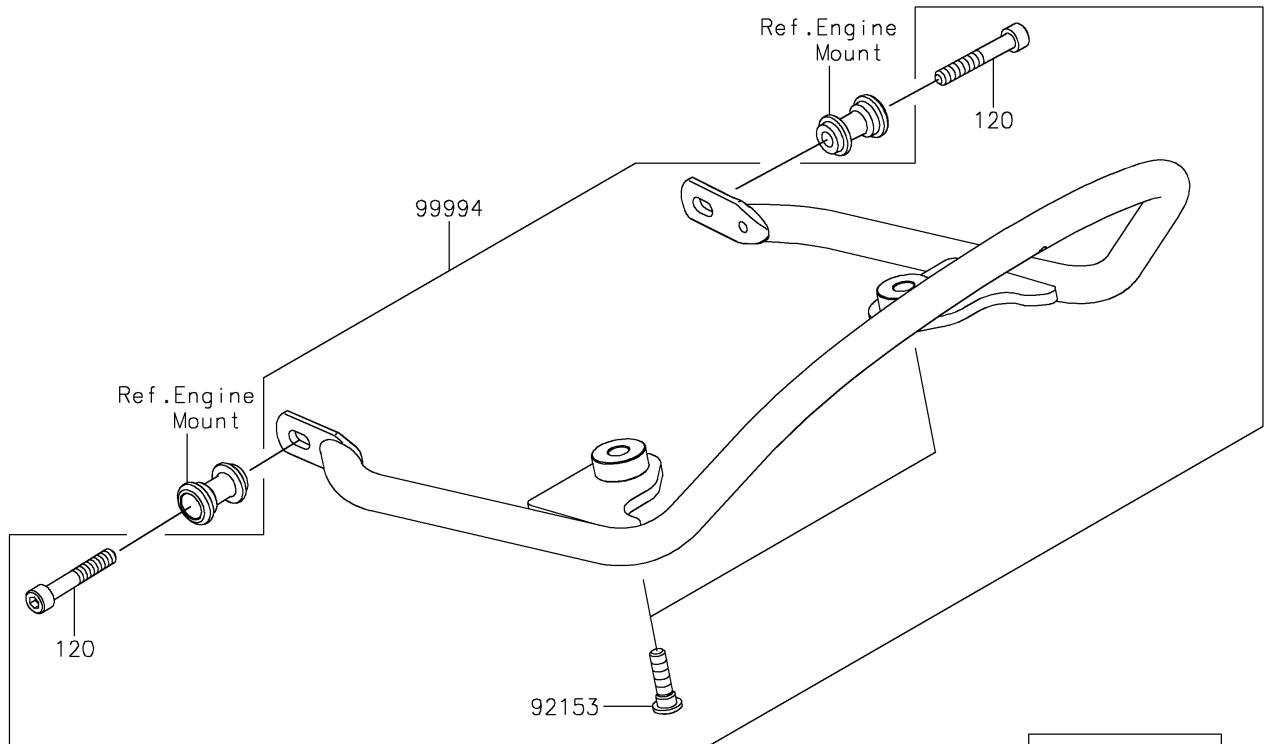

2021 Z900RS CAFE

PARTS DIAGRAM

Accessory(Grip)

F2910E

2021 Z900RS CAFE

PARTS LIST

Accessory(Grip)

ITEM NAME

PART NUMBER

QUANTITY
