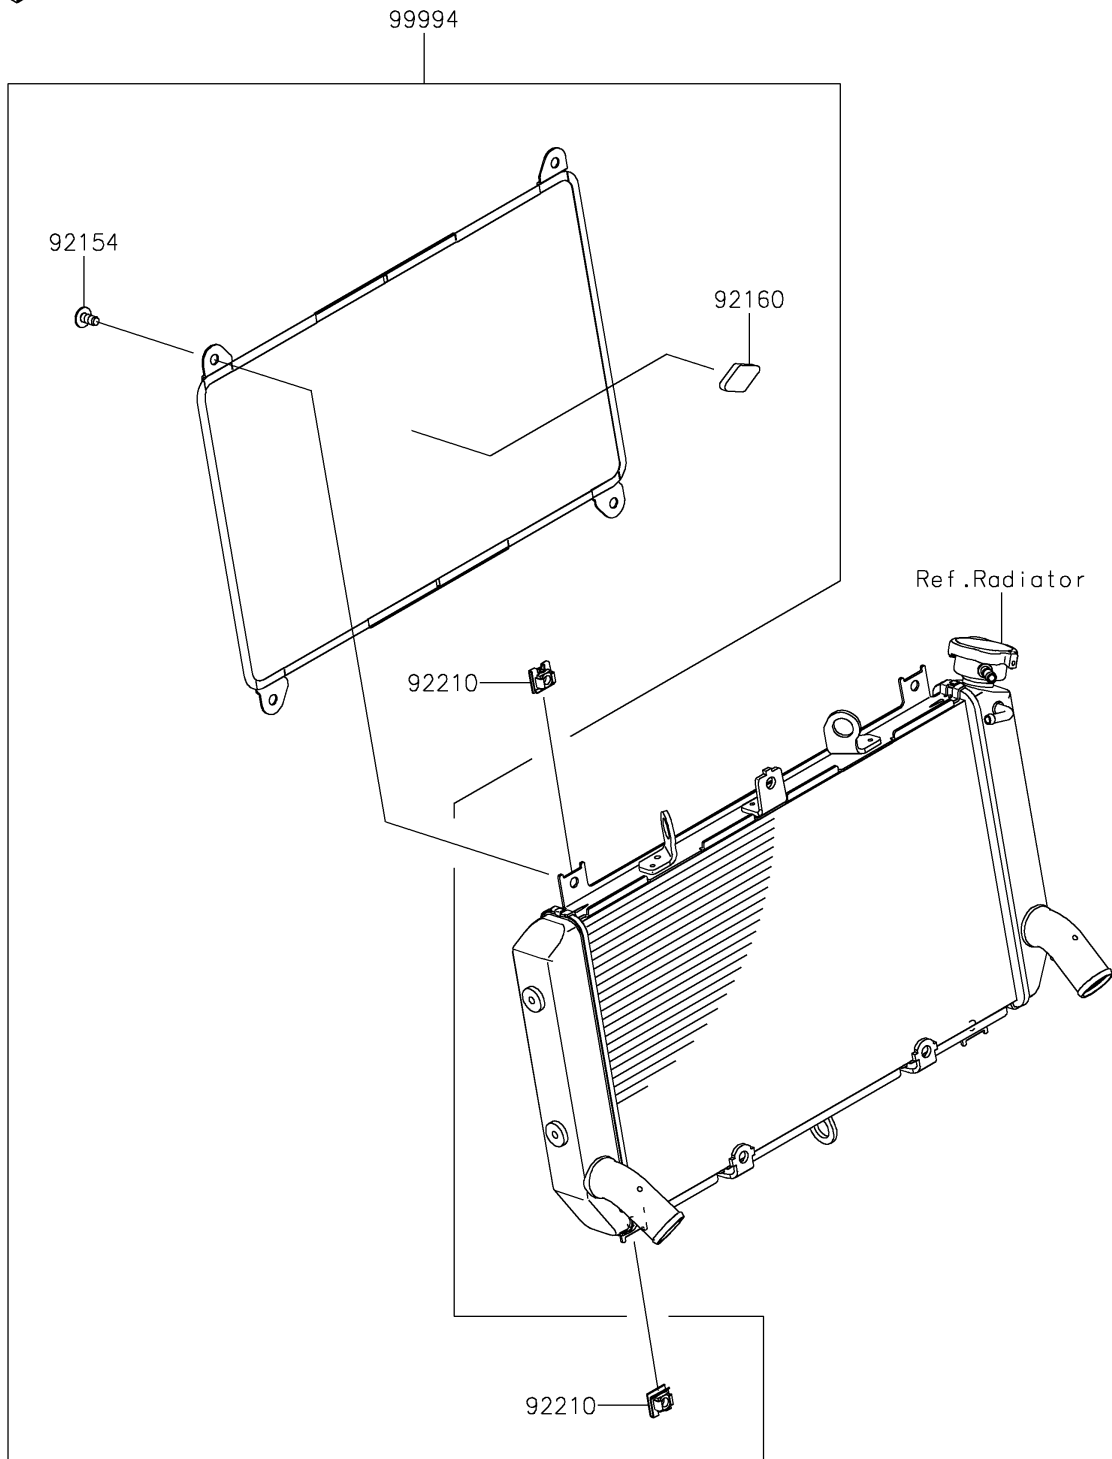

2021 Z900RS CAFE

PARTS DIAGRAM

Accessory(Radiator Guard)

F2910C

2021 Z900RS CAFE

PARTS LIST

Accessory(Radiator Guard)

ITEM NAME

PART NUMBER

QUANTITY
