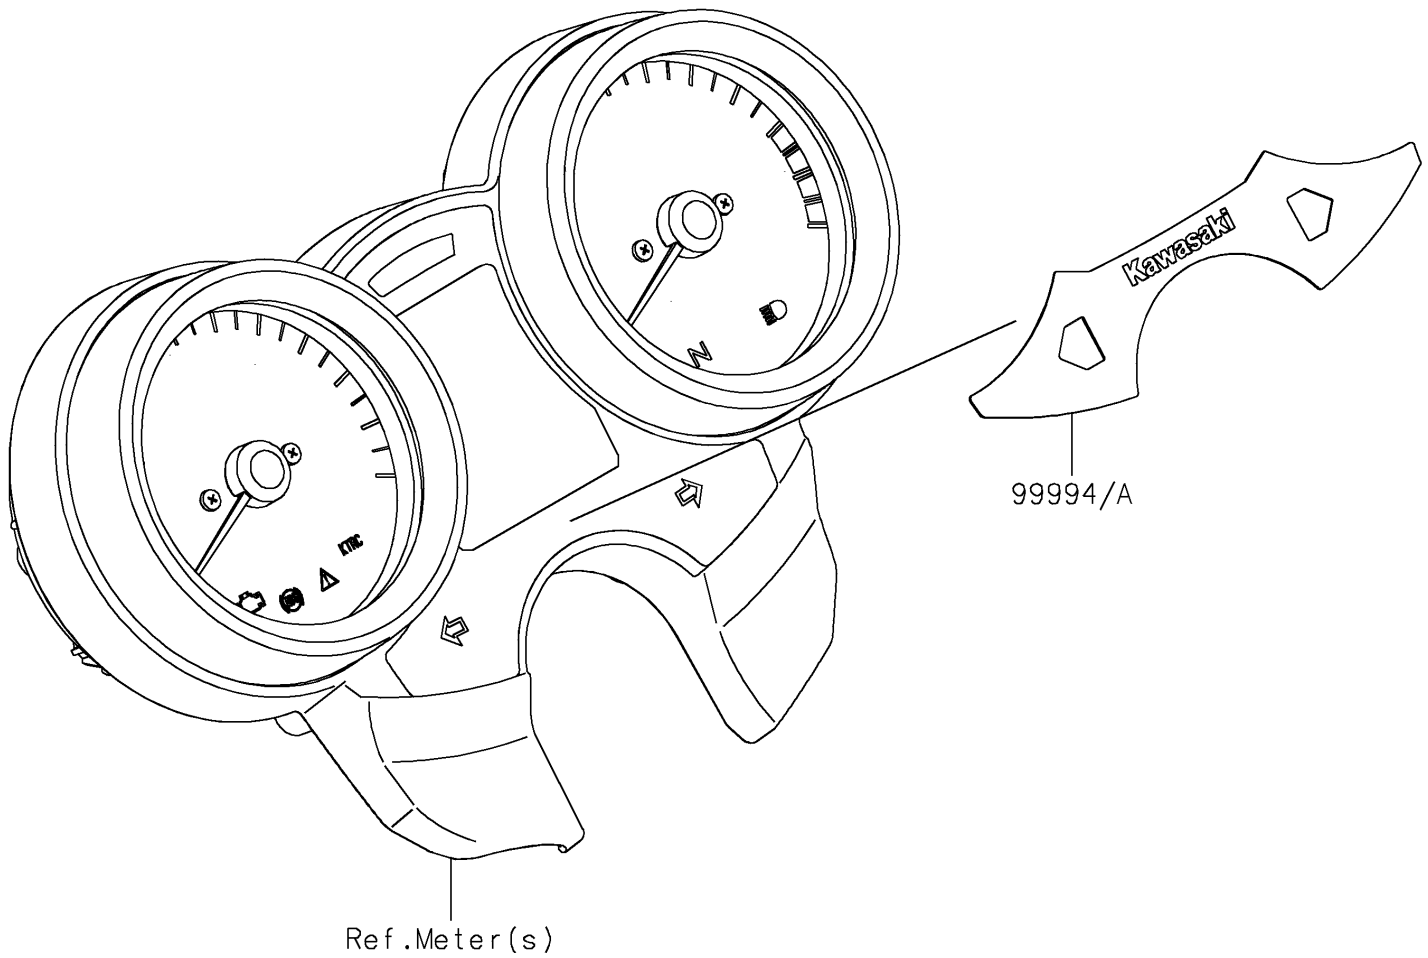

2021 Z900RS CAFE

PARTS DIAGRAM

Accessory(Indicator Cover)

F2910B

2021 Z900RS CAFE

PARTS LIST

Accessory(Indicator Cover)

ITEM NAME

PART NUMBER

QUANTITY
