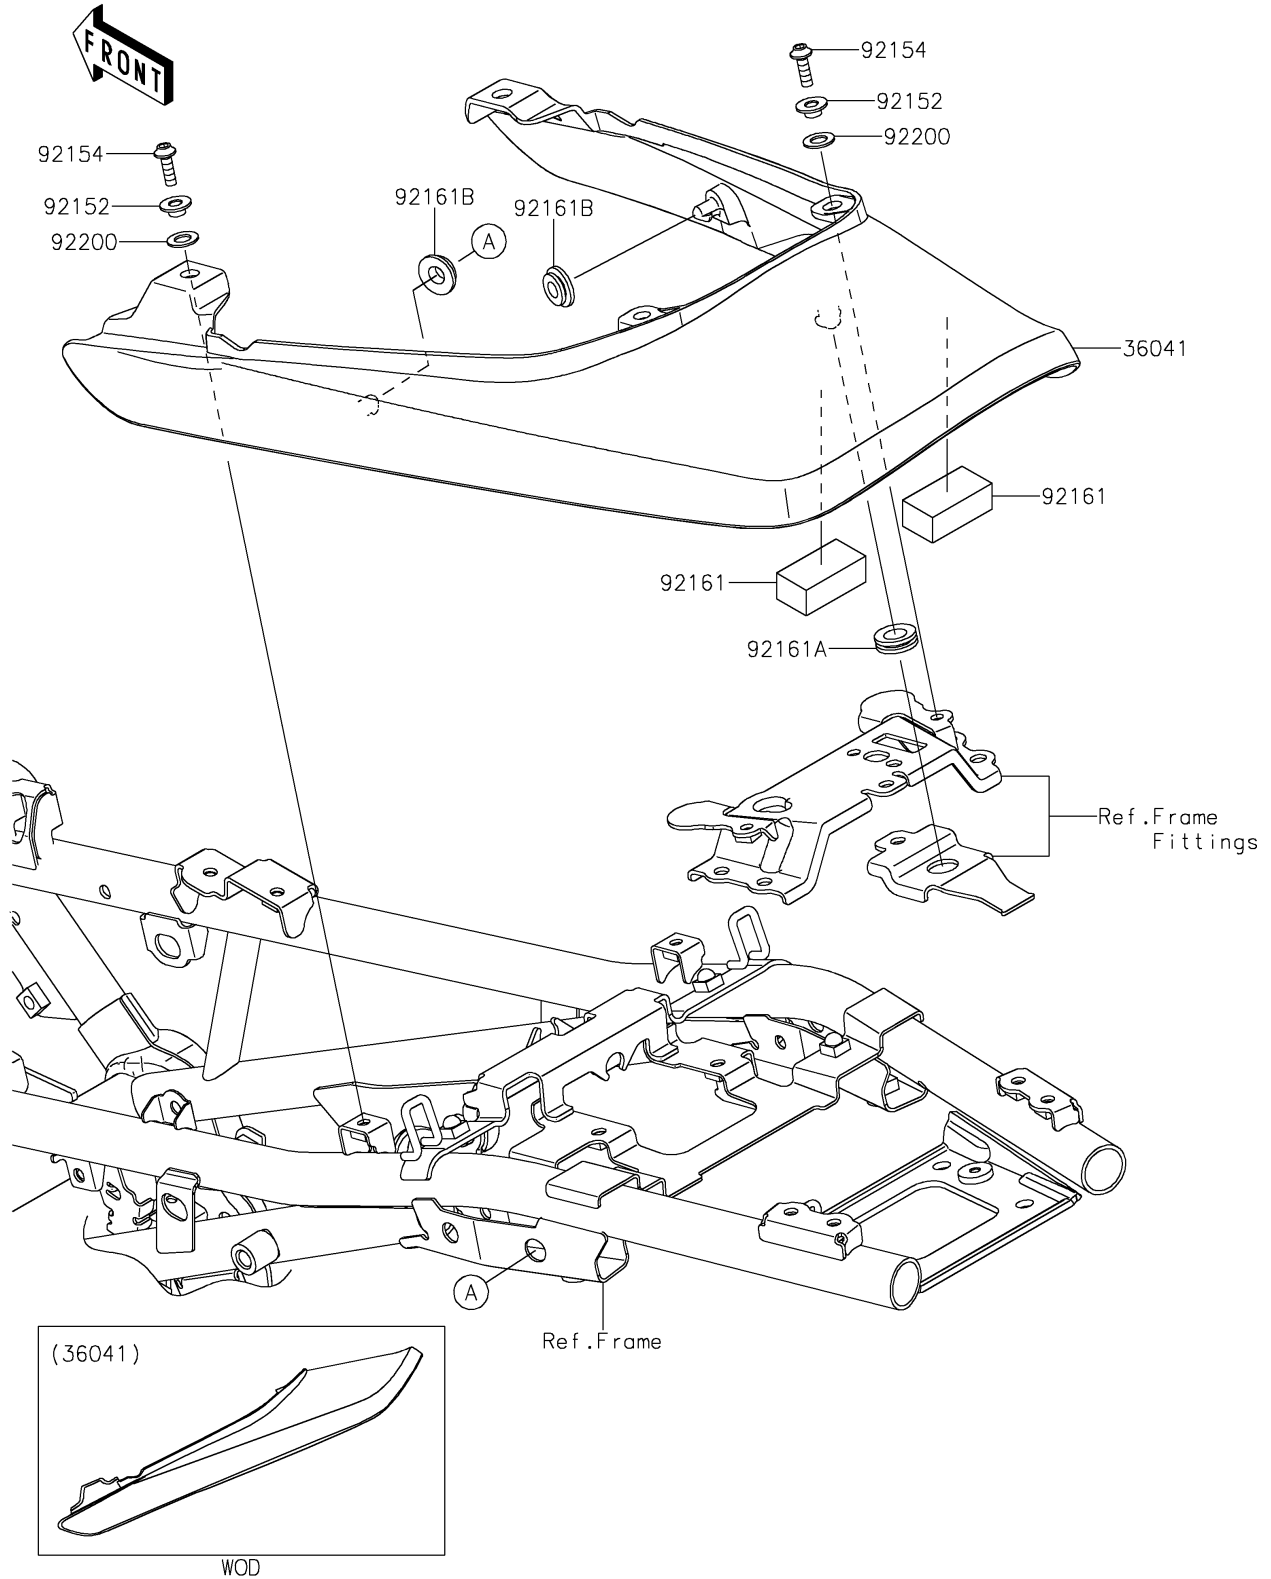

2021 Z900RS CAFE

PARTS DIAGRAM

Seat Cover

F2612

2021 Z900RS CAFE

PARTS LIST

Seat Cover

ITEM NAME

PART NUMBER

QUANTITY
