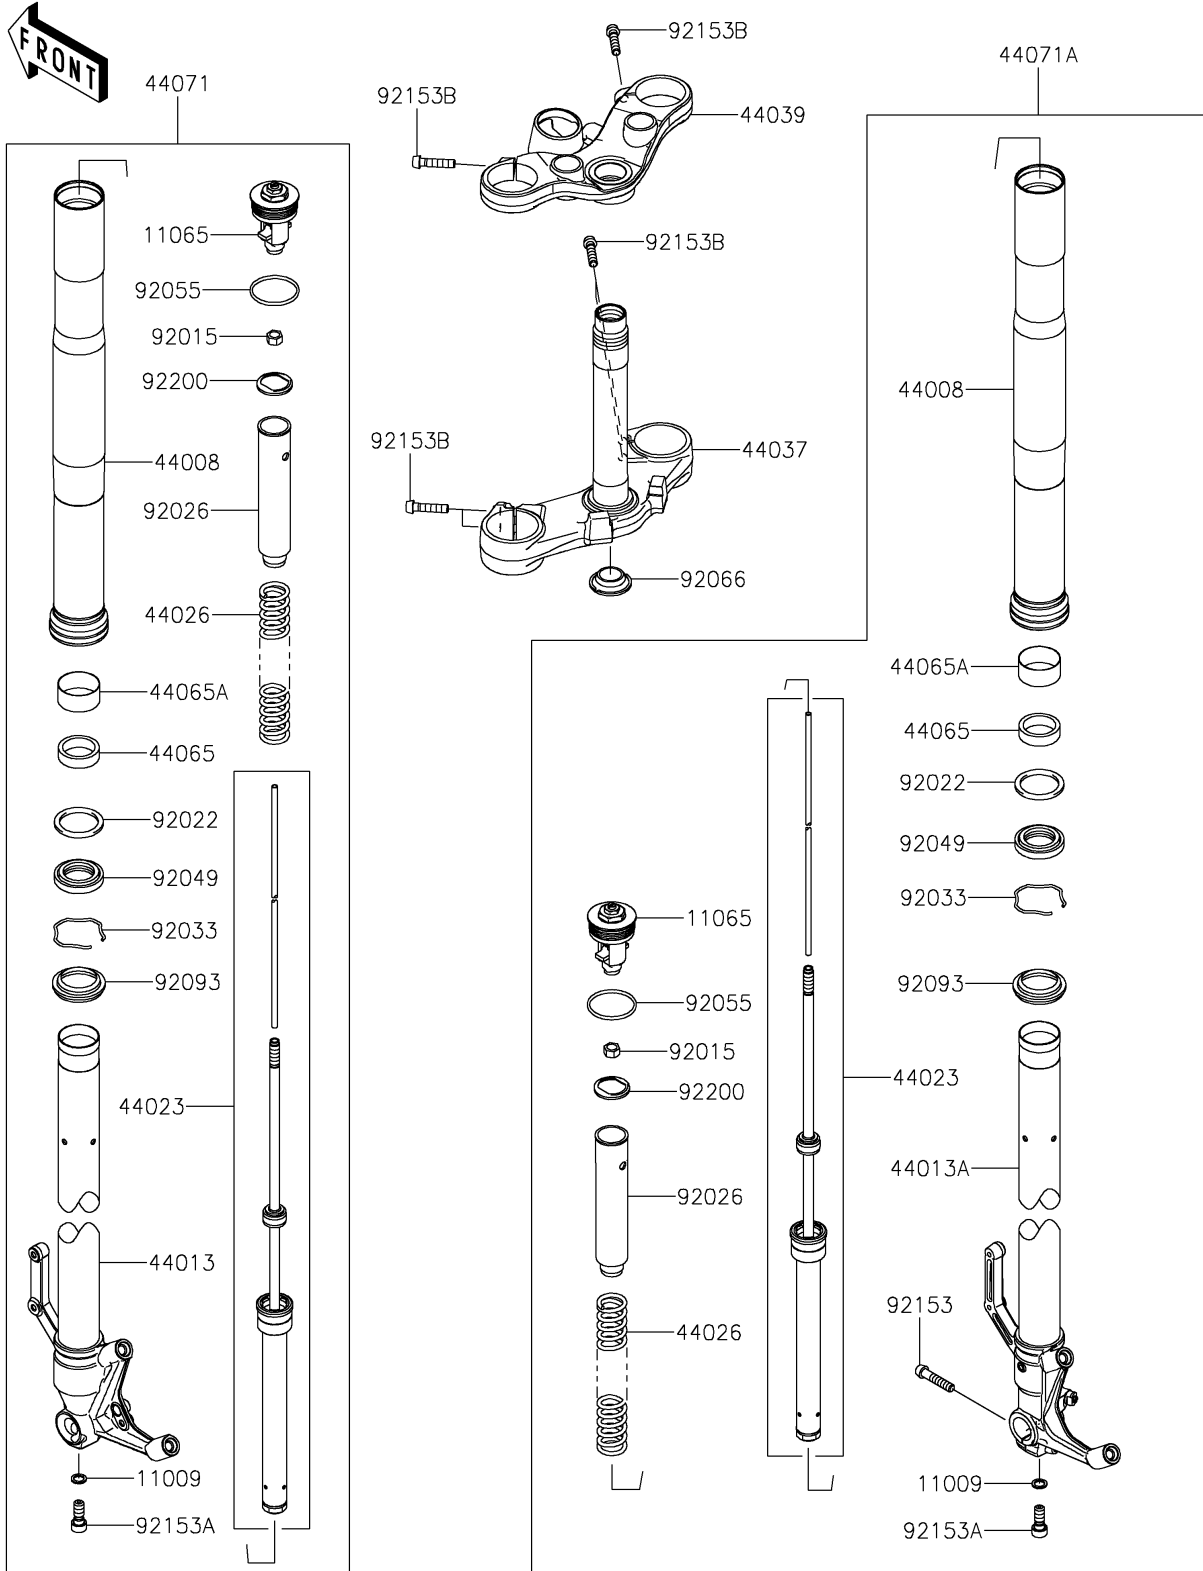

2021 Z900RS CAFE

PARTS DIAGRAM

Front Fork

F2340

2021 Z900RS CAFE

PARTS LIST

Front Fork

ITEM NAME

PART NUMBER

QUANTITY
