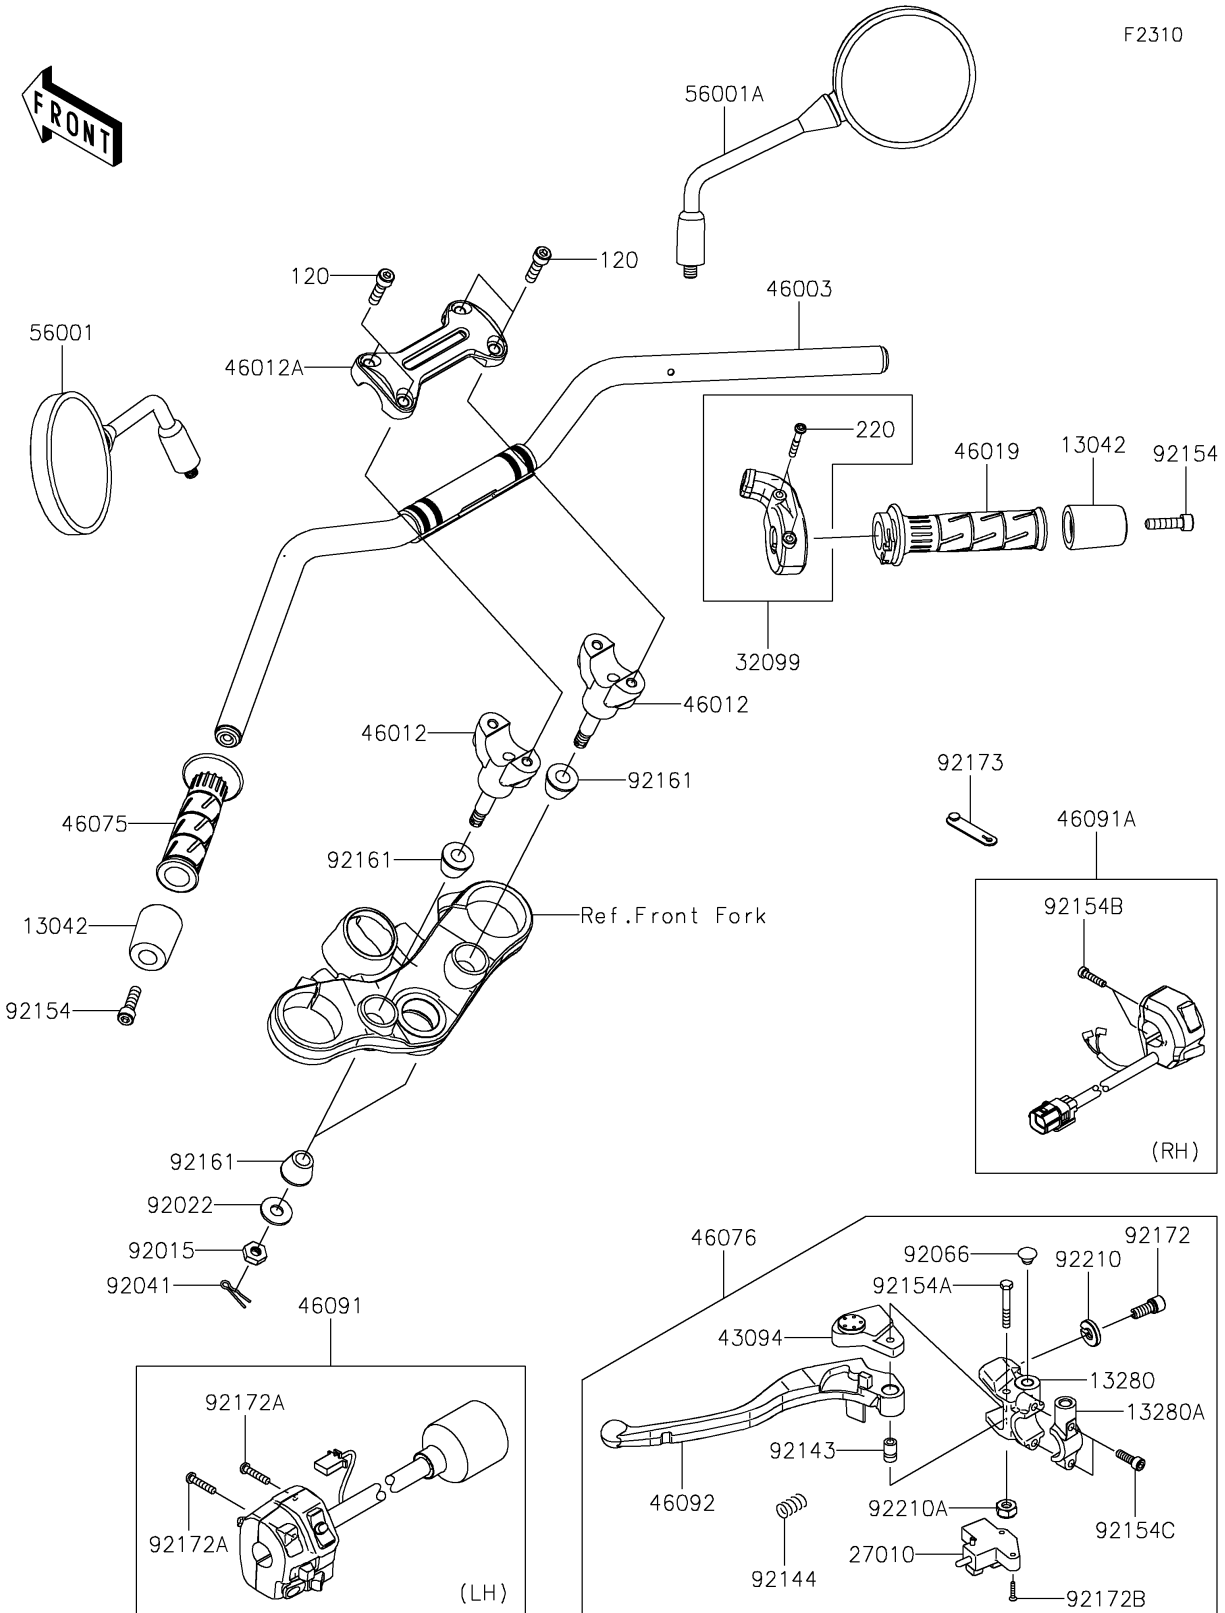

2021 Z900RS CAFE

PARTS DIAGRAM

Handlebar

2021 Z900RS CAFE

PARTS LIST

Handlebar

ITEM NAME

PART NUMBER

QUANTITY
