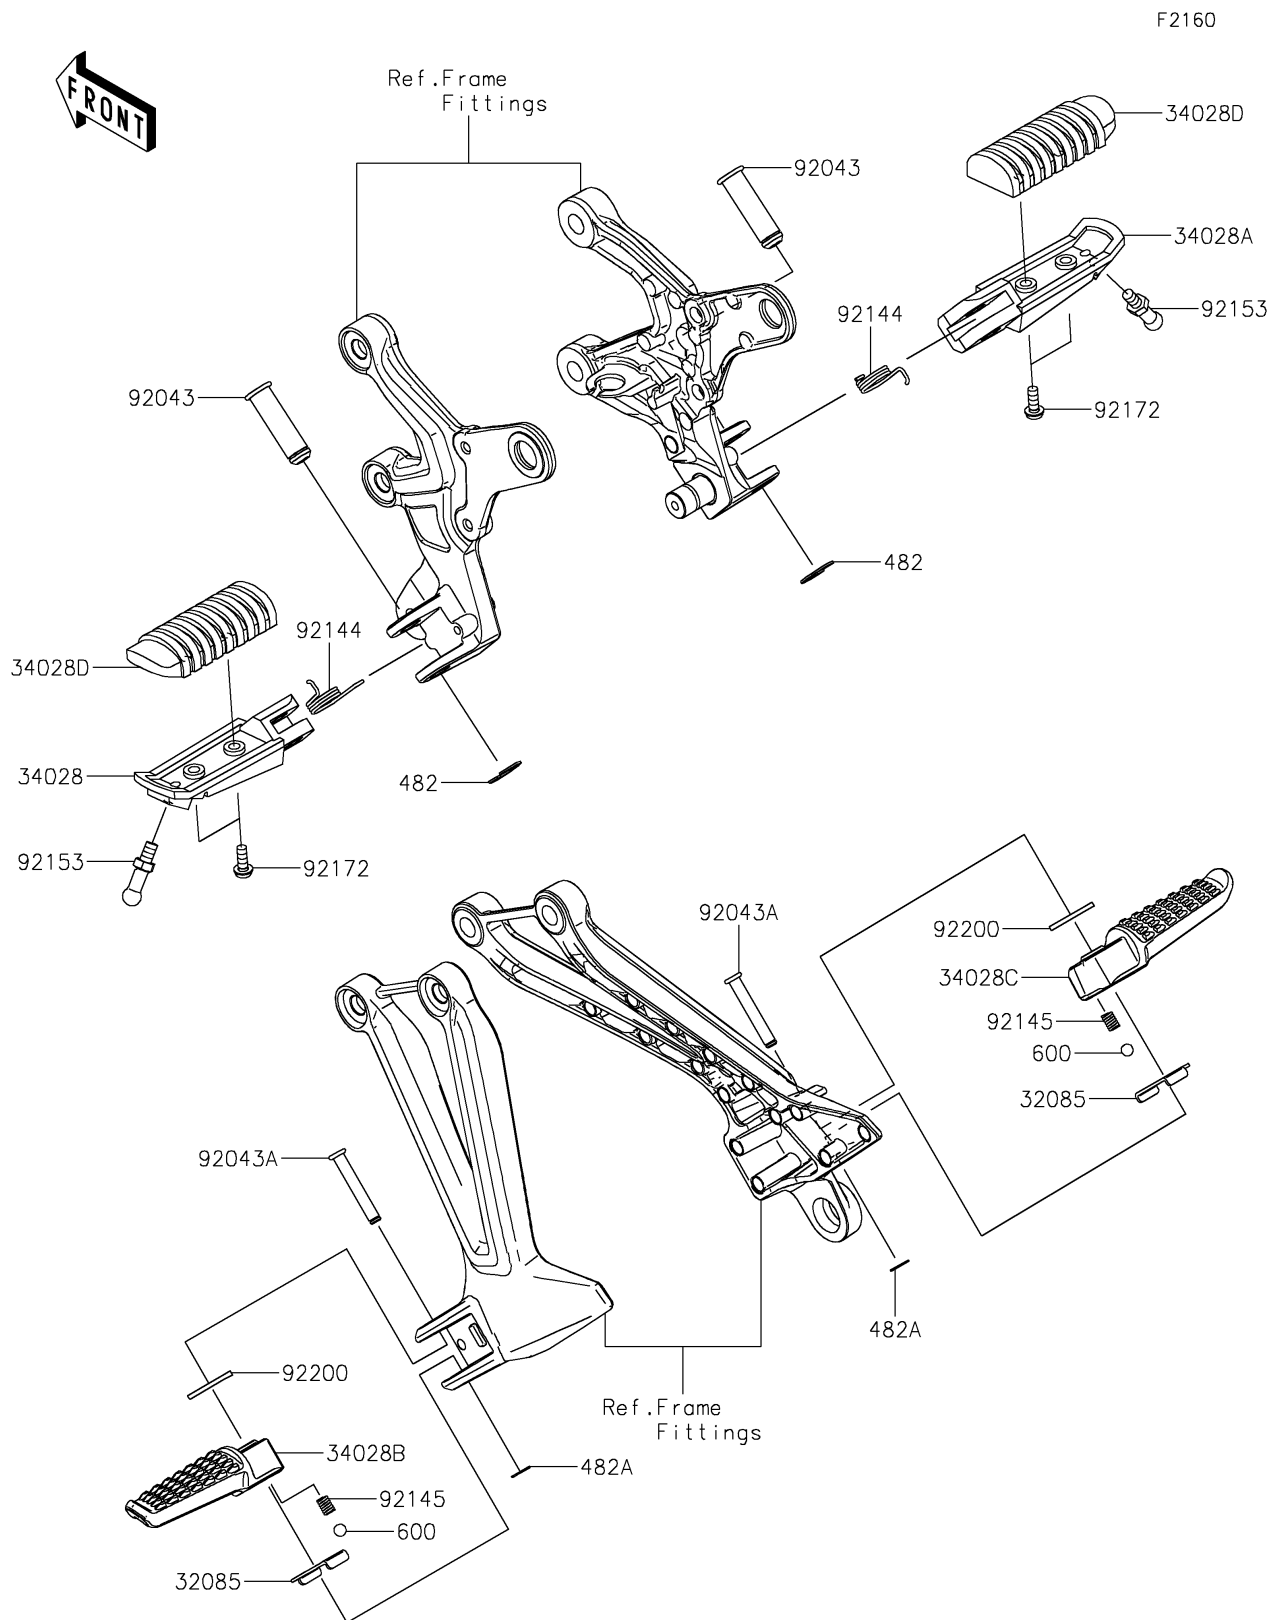

2021 Z900RS CAFE

PARTS DIAGRAM

Footrests

2021 Z900RS CAFE

PARTS LIST

Footrests

ITEM NAME

PART NUMBER

QUANTITY
