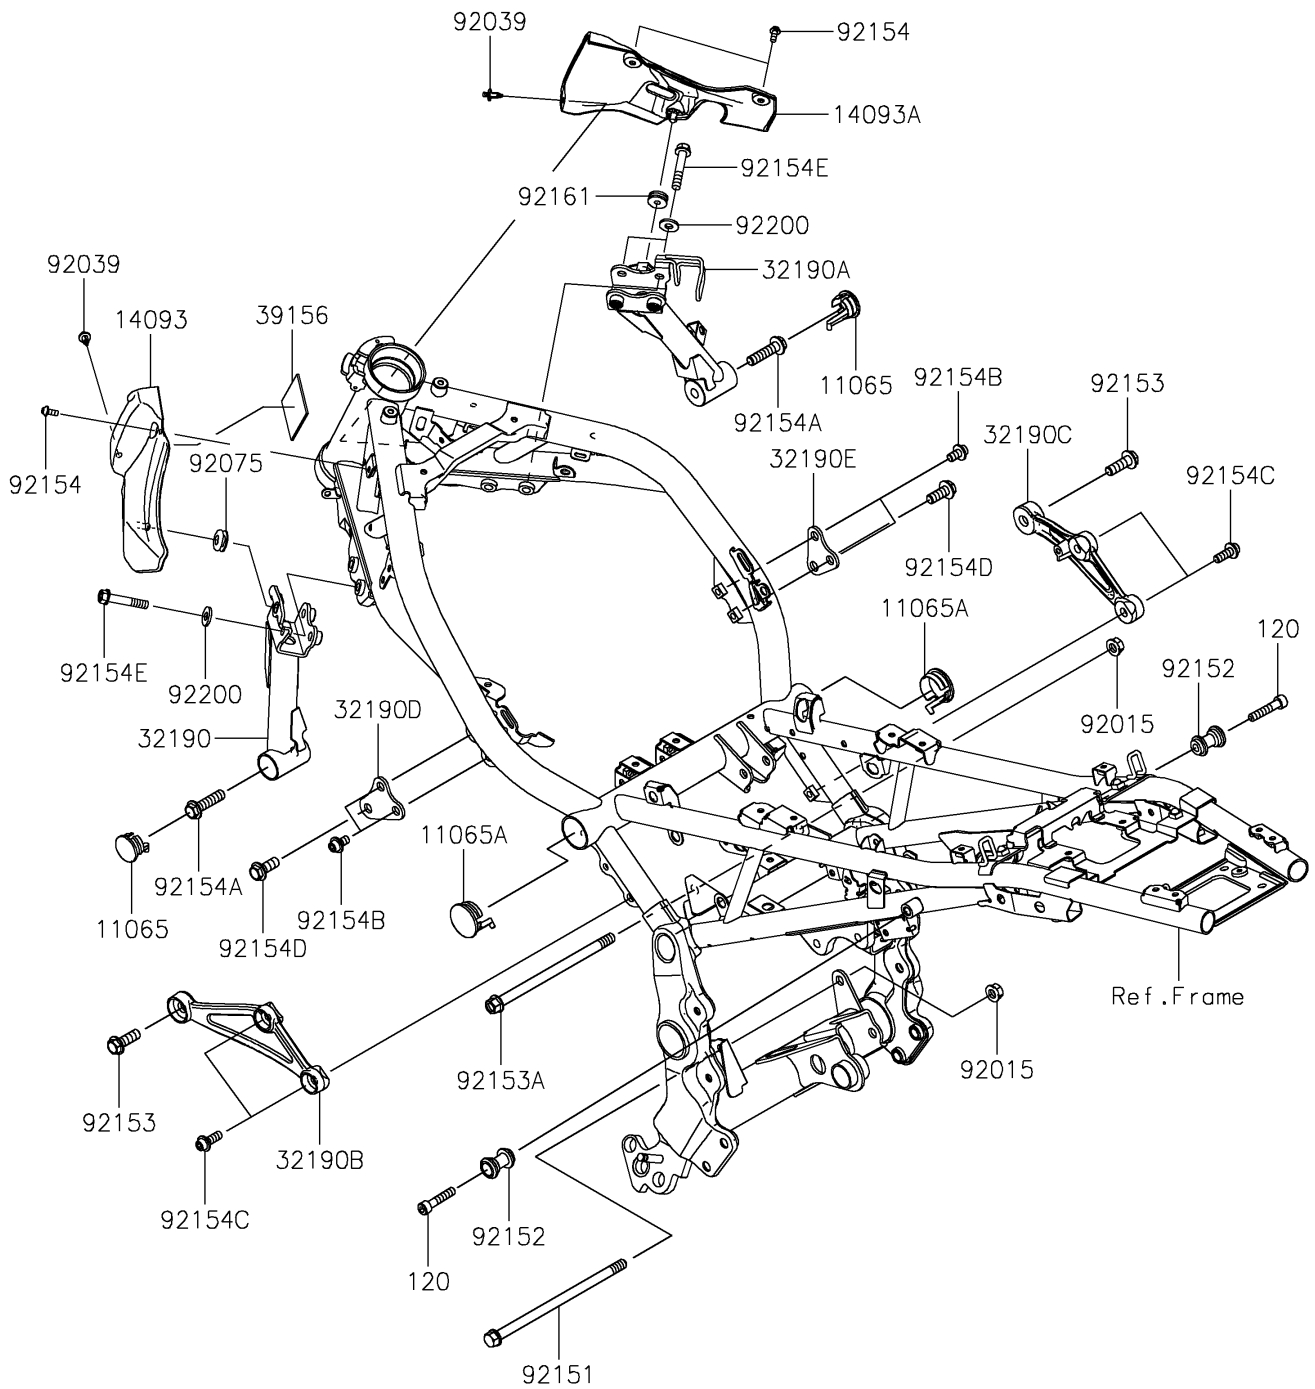

2021 Z900RS CAFE

PARTS DIAGRAM

Engine Mount

F2122

2021 Z900RS CAFE

PARTS LIST

Engine Mount

Kawasaki

Let the Good Times Roll®

ITEM NAME

PART NUMBER

QUANTITY
