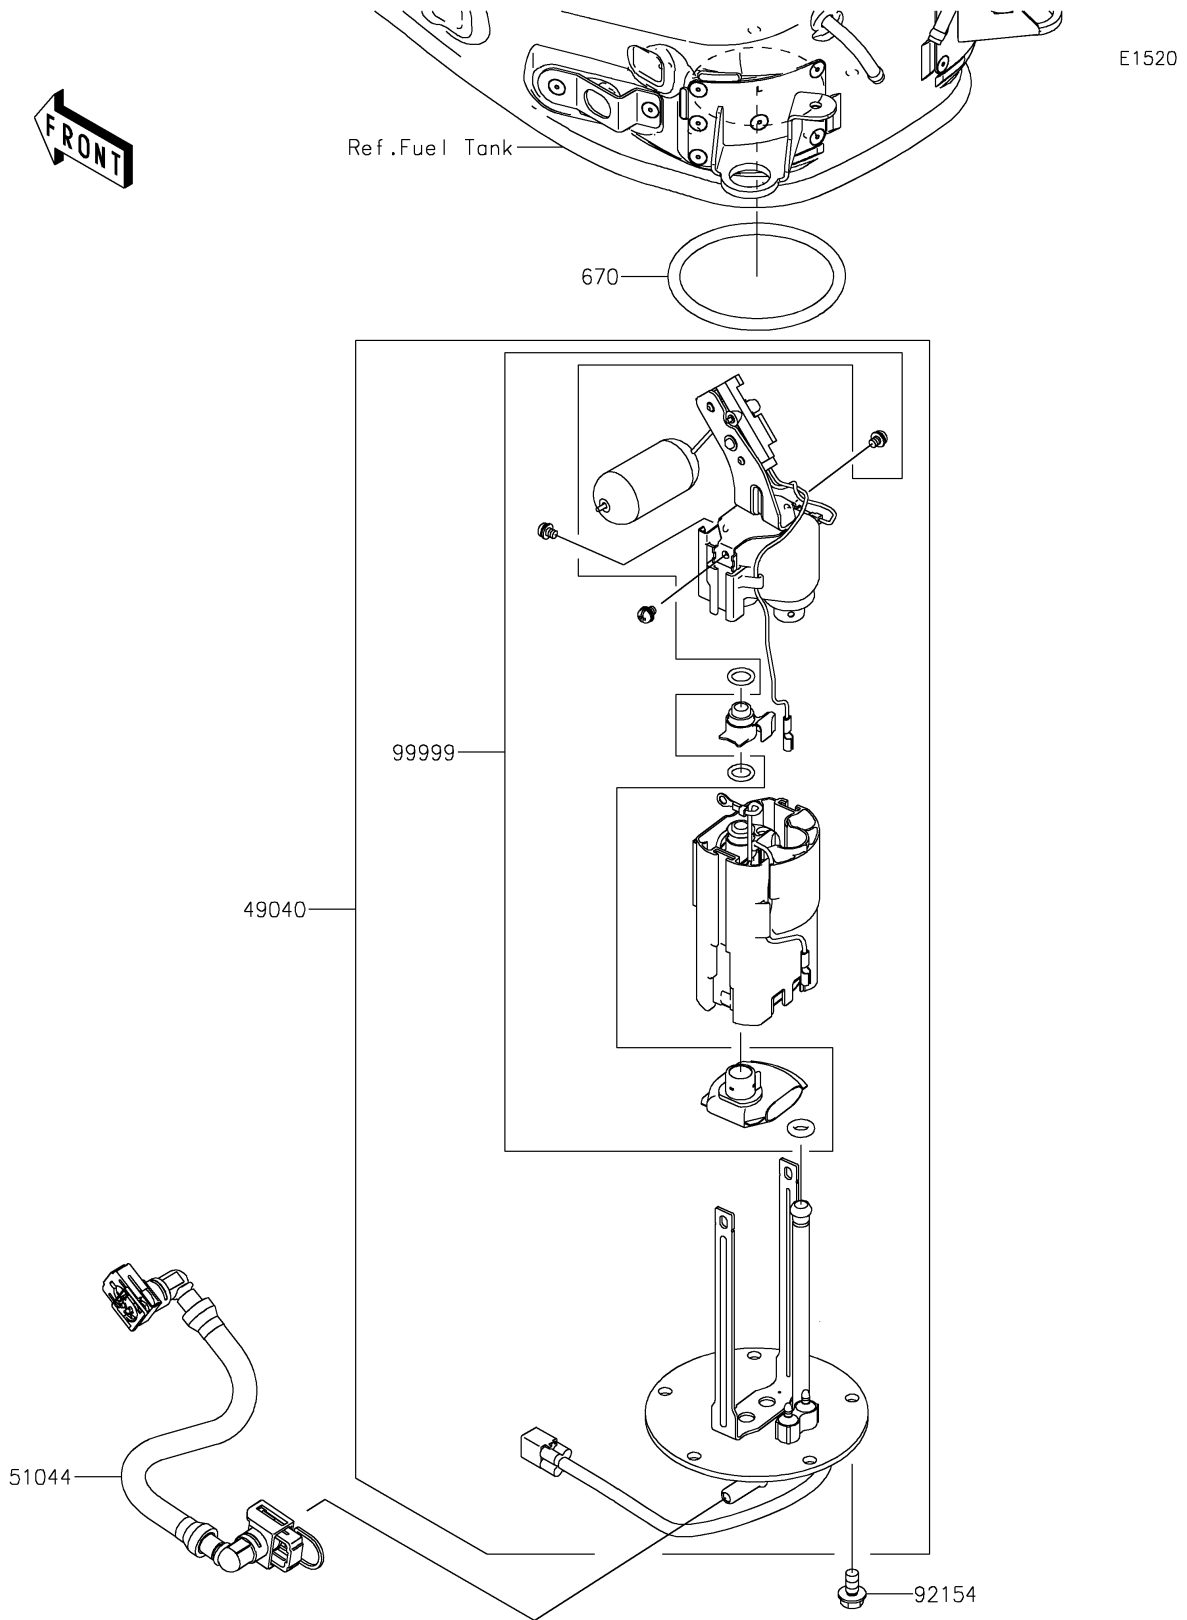

2021 Z900RS CAFE

PARTS DIAGRAM

Fuel Pump