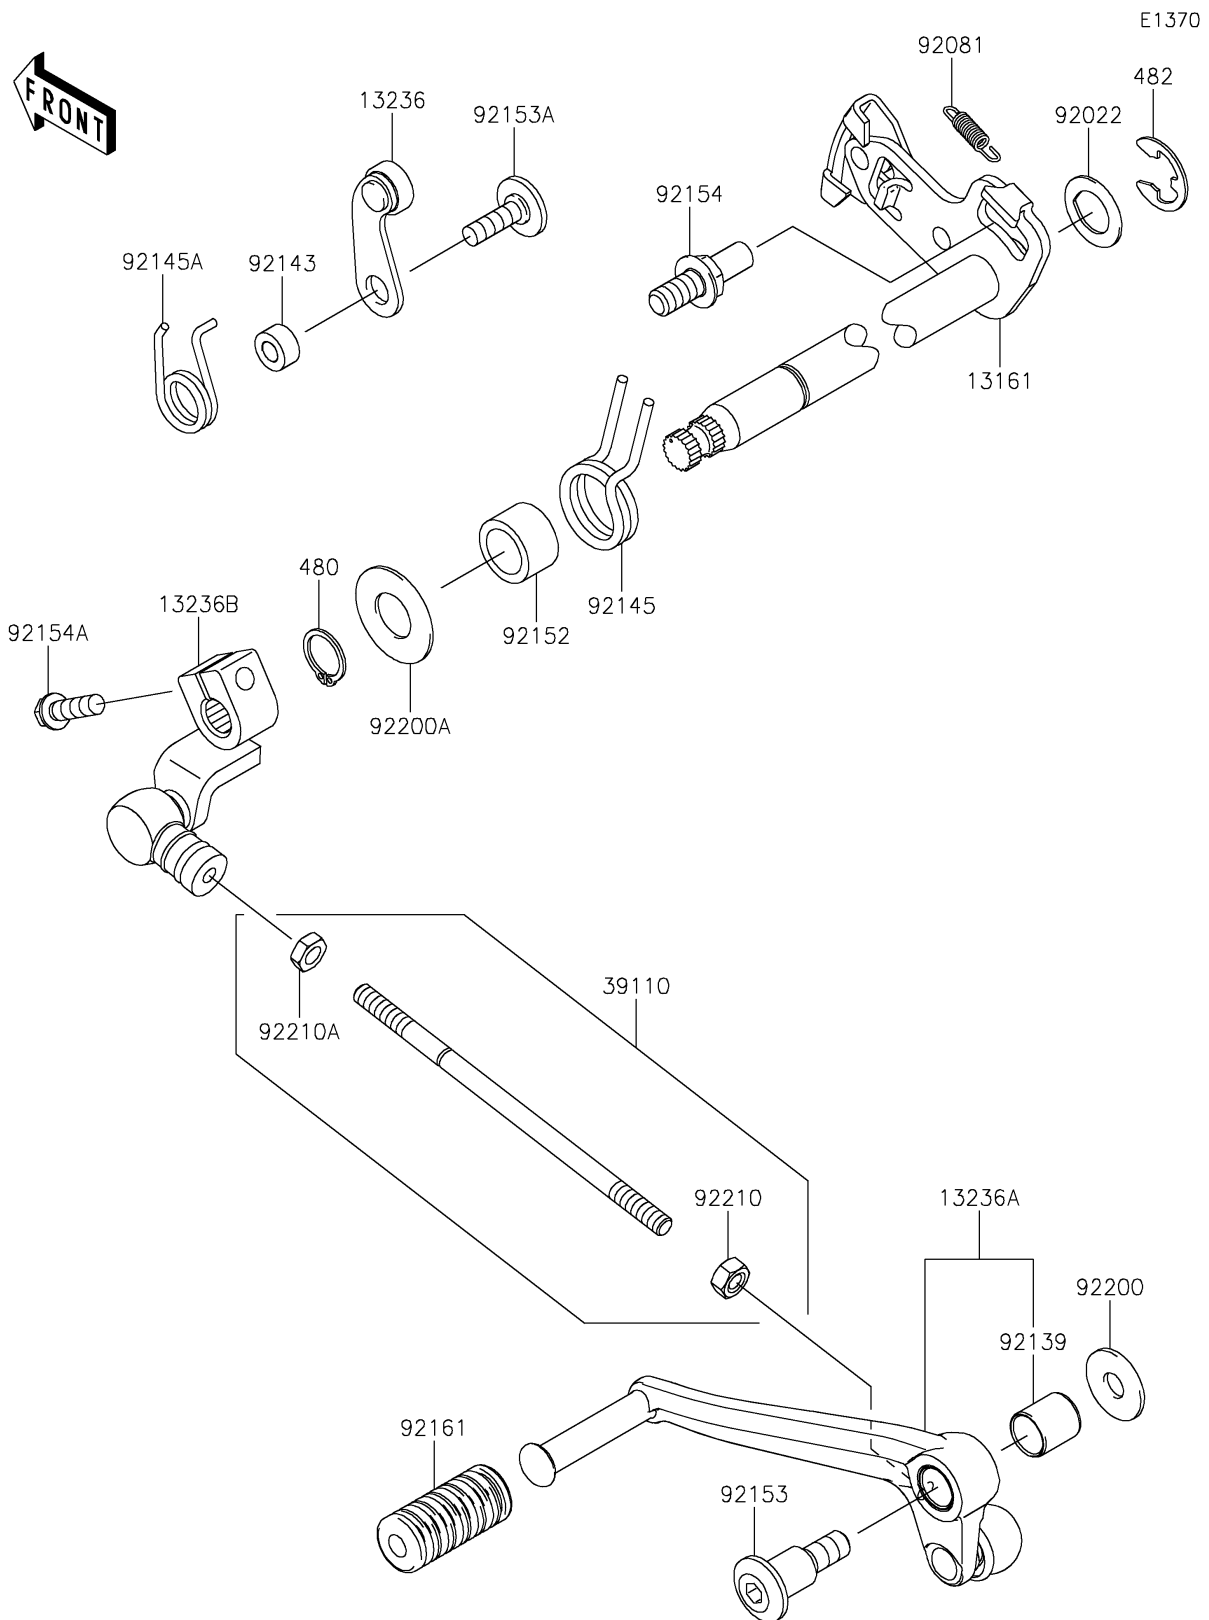

2021 Z900RS CAFE

PARTS DIAGRAM

Gear Change Mechanism

2021 Z900RS CAFE

PARTS LIST

Gear Change Mechanism

ITEM NAME

PART NUMBER

QUANTITY
