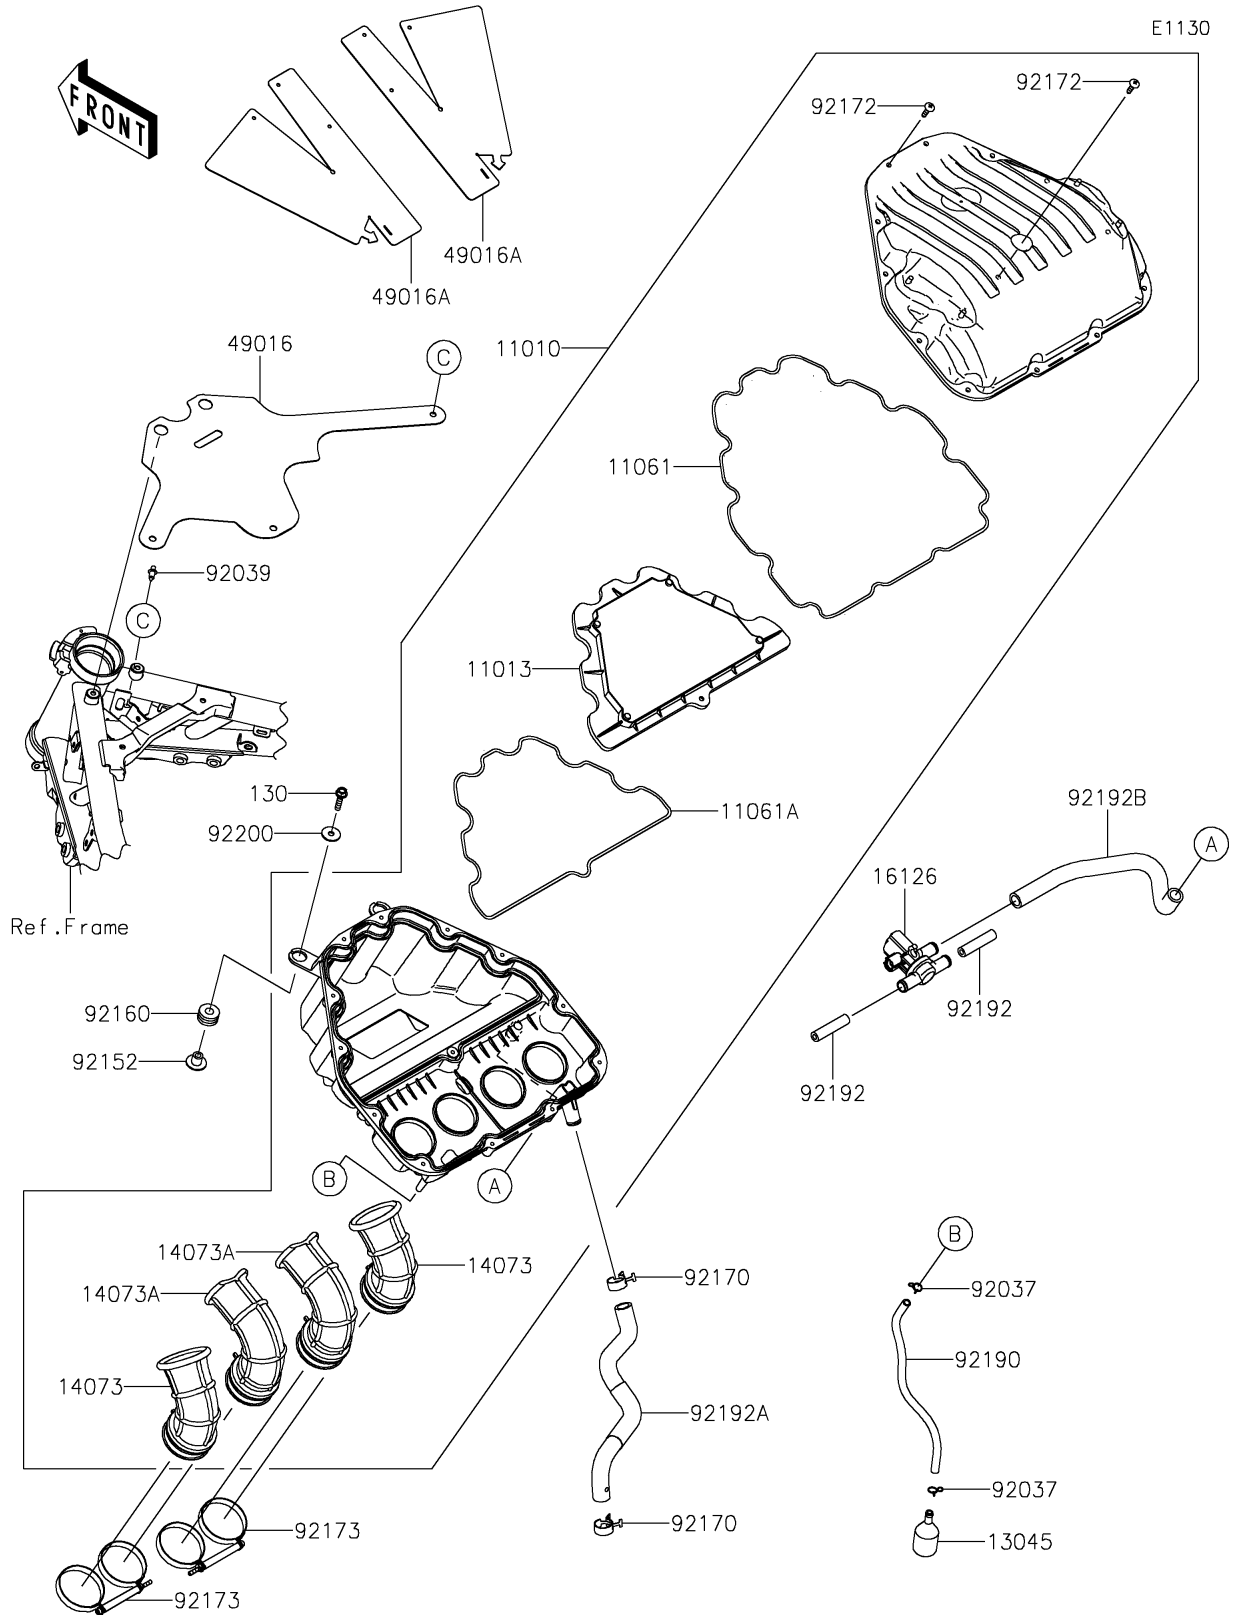

2021 Z900RS CAFE

PARTS DIAGRAM

Air Cleaner

2021 Z900RS CAFE

PARTS LIST

Air Cleaner

ITEM NAME

PART NUMBER

QUANTITY
