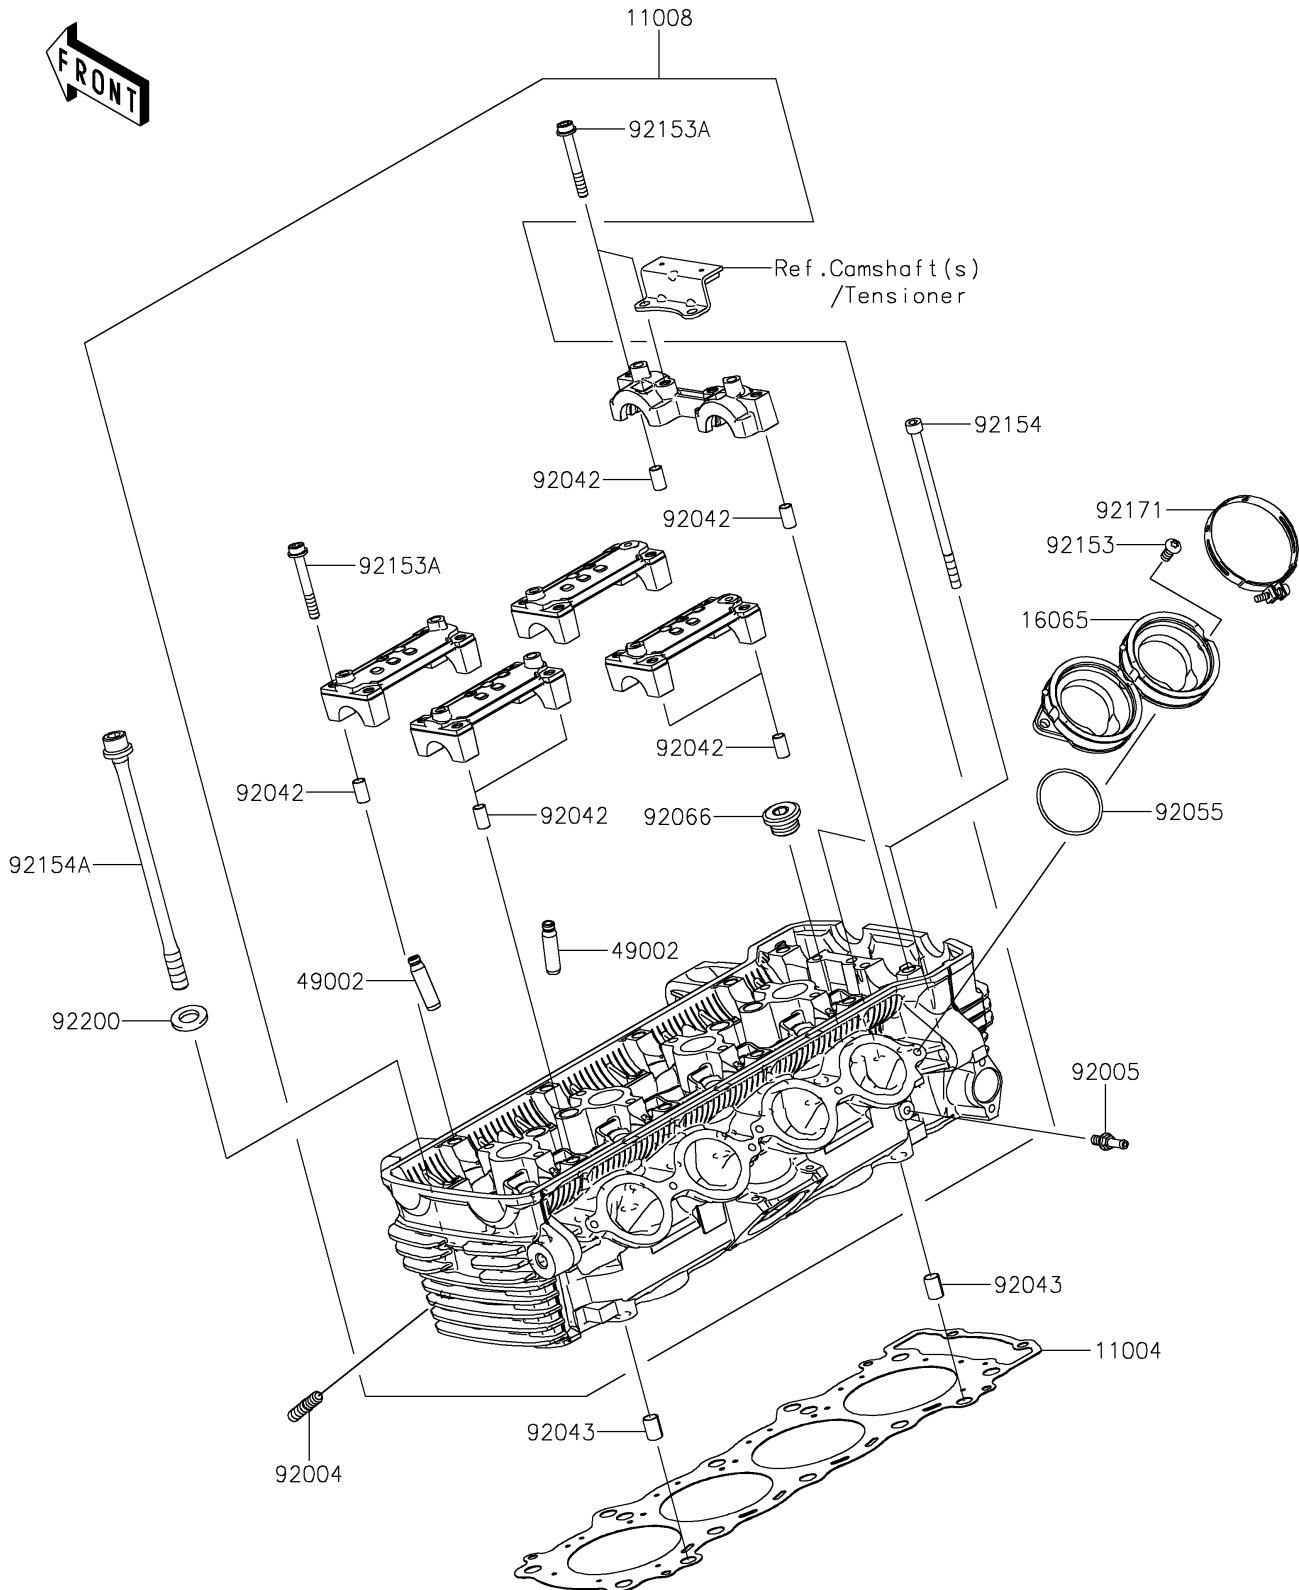

2021 Z900RS CAFE

PARTS DIAGRAM

Cylinder Head

E1111

2021 Z900RS CAFE

PARTS LIST

Cylinder Head

ITEM NAME

PART NUMBER

QUANTITY
