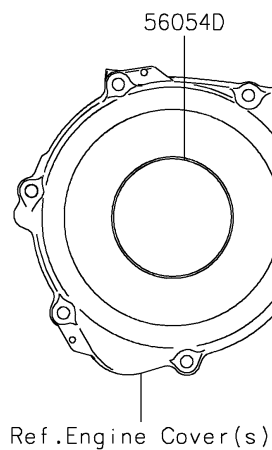

2021 Z900RS

PARTS DIAGRAM

Decals(Green)

F2861

2021 Z900RS

PARTS LIST Decals(Green)

ITEM NAME	PART NUMBER	QUANTITY
-----------	-------------	----------
