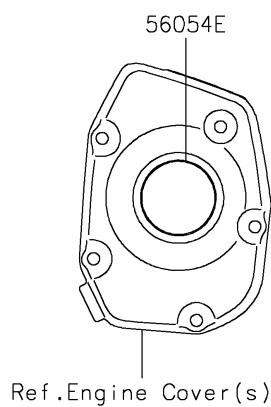

2021 Z900RS

PARTS DIAGRAM

Decals(Green)

F2861

2021 Z900RS

PARTS LIST Decals(Green)

ITEM NAME	PART NUMBER	QUANTITY
-----------	-------------	----------
