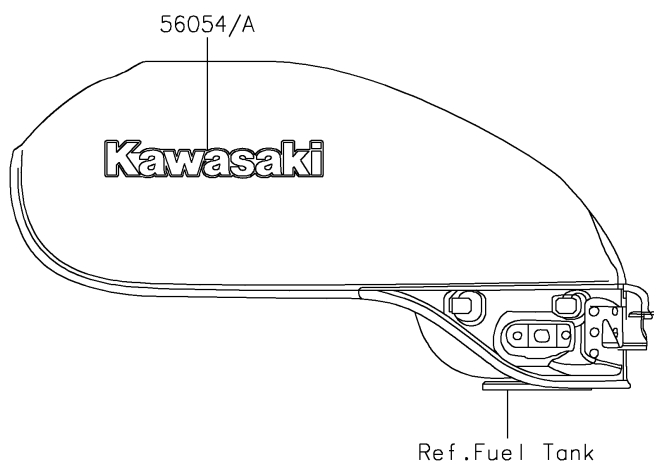

2021 Z900RS

PARTS DIAGRAM

Decals(Green)

F2861

2021 Z900RS

PARTS LIST Decals(Green)

ITEM NAME	PART NUMBER	QUANTITY
-----------	-------------	----------
