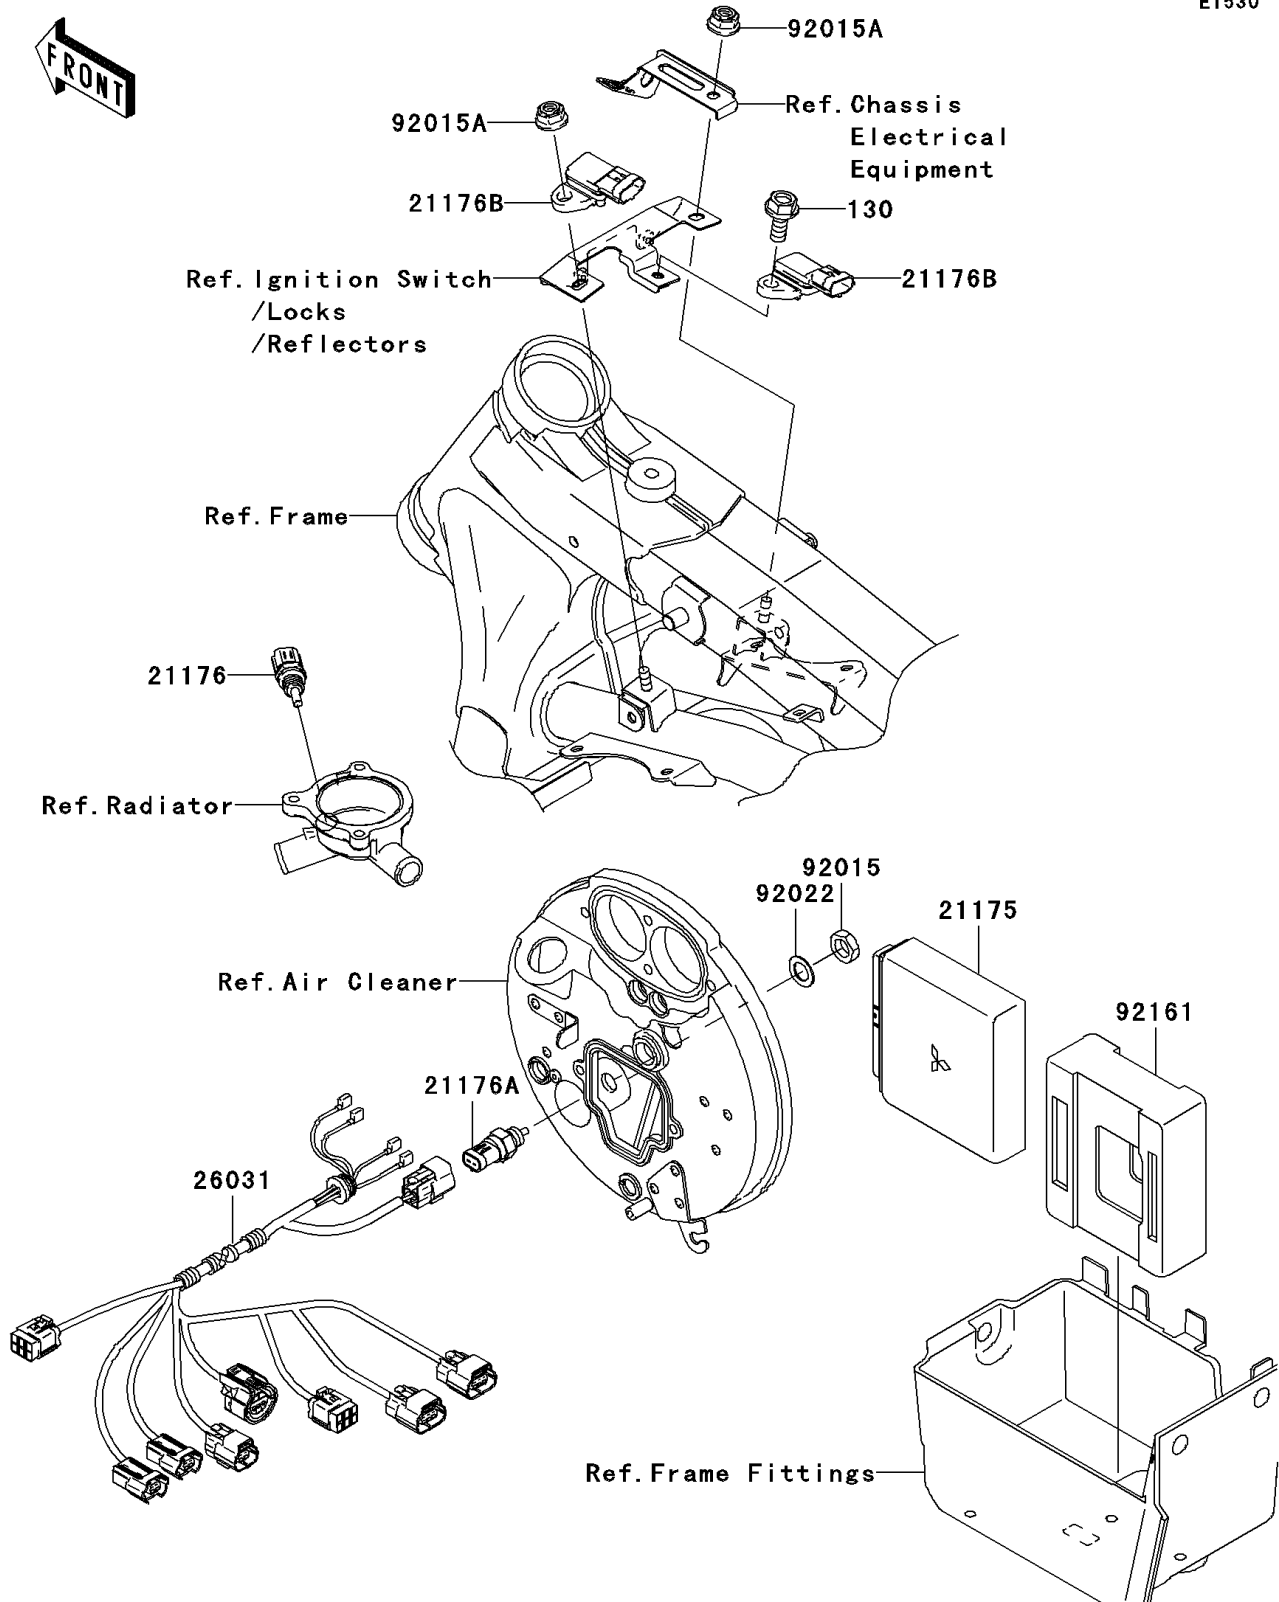

2003 Vulcan 1600 Classic

PARTS DIAGRAM

Fuel Injection

E1530

2003 Vulcan 1600 Classic

PARTS LIST

Fuel Injection

ITEM NAME

PART NUMBER

QUANTITY
