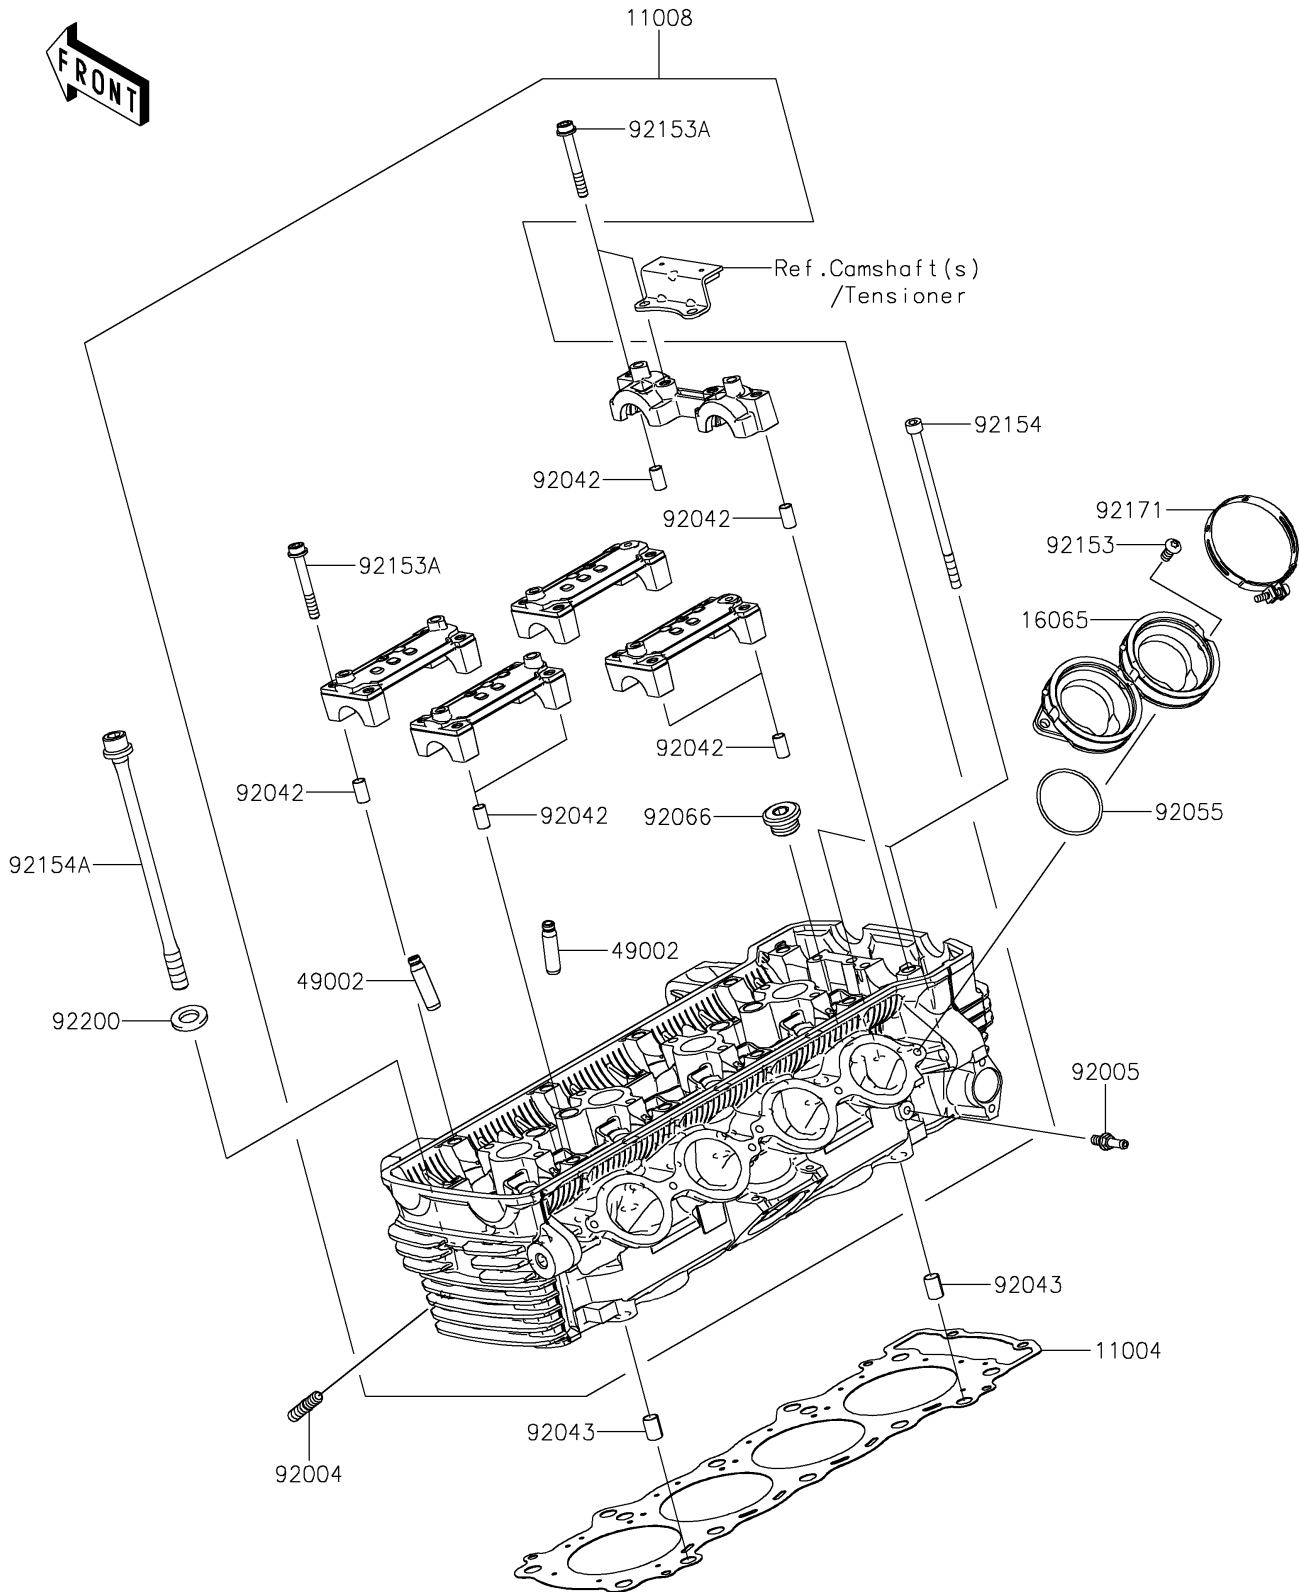

2021 Z900RS ABS

PARTS DIAGRAM

Cylinder Head

E1111

2021 Z900RS ABS

PARTS LIST

Cylinder Head

ITEM NAME	PART NUMBER	QUANTITY
GASKET-HEAD (Ref # 11004)	11004-0769	1
HEAD-COMP-CYLINDER (Ref # 11008)	11008-0932	1
HOLDER-CARBURETOR (Ref # 16065)	16065-0132	2
GUIDE-VALVE (Ref # 49002)	49002-0009	16
STUD (Ref # 92004)	92004-0050	8
FITTING (Ref # 92005)	92005-0826	1
PIN,DOWEL,6.3X8X14 (Ref # 92042)	92042-007	10
PIN,8.2X10X14 (Ref # 92043)	92043-1264	2
RING-O,42X1.9 (Ref # 92055)	92055-1536	4
PLUG,18X10 (Ref # 92066)	92066-0832	5
BOLT,TORX,6X14 (Ref # 92153)	92153-0406	6
BOLT,SOCKET,6X45 (Ref # 92153A)	92153-0656	20
BOLT,SOCKET,6X115 (Ref # 92154)	92154-0205	2
BOLT,FLANGED,10X165 (Ref # 92154A)	92154-2638	10
CLAMP,60MM (Ref # 92171)	92171-0729	4
WASHER,10.2X18.4X1.8 (Ref # 92200)	92200-1691	10