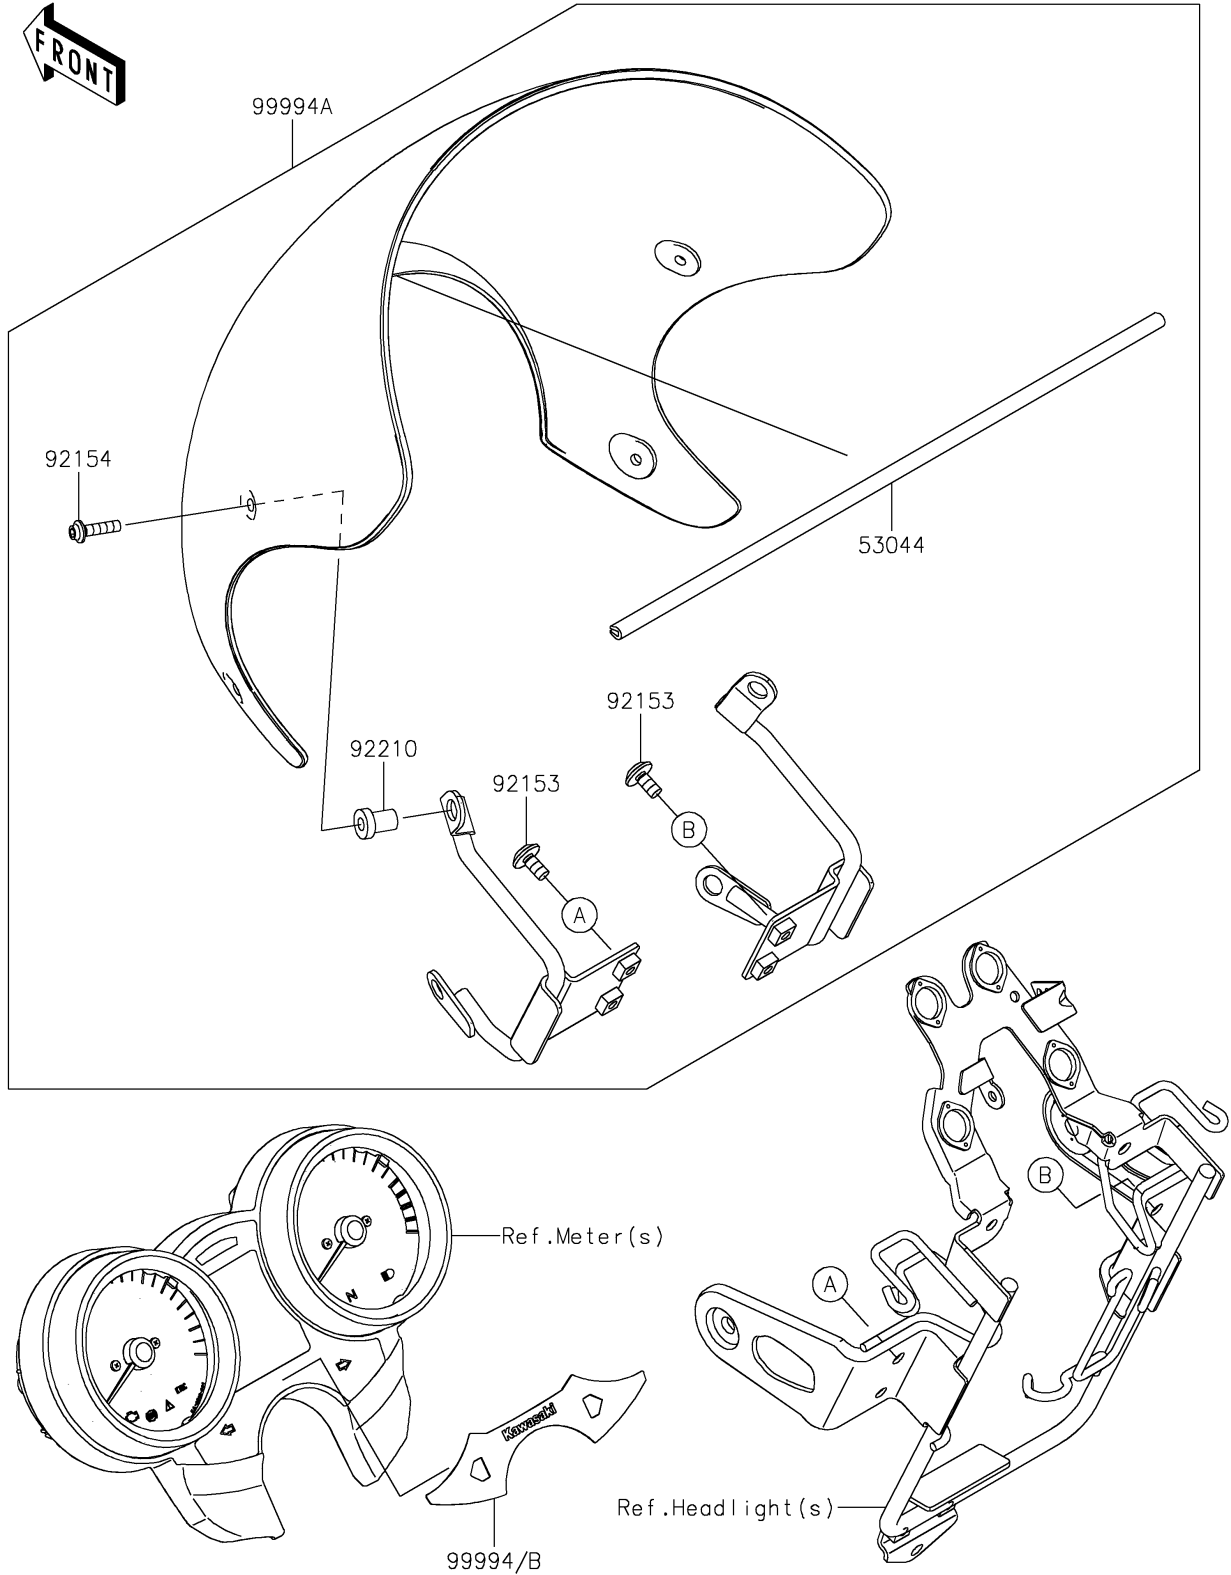

2019 Z900RS ABS

PARTS DIAGRAM

Accessory(Cover)

F2910B

2019 Z900RS ABS

PARTS LIST

Accessory(Cover)

ITEM NAME	PART NUMBER	QUANTITY
TRIM (Ref # 53044)	53044-0625	1
BOLT,SOCKET,6X12 (Ref # 92153)	92153-1948	4
BOLT,SOCKET,5X20 (Ref # 92154)	92154-0919	4
NUT,5MM (Ref # 92210)	92210-0001	4
KIT-ACC,INDICATOR COVER,SILVER (Ref # 99994)	99994-1016	1
KIT-ACCESSORY,METER COVER (Ref # 99994A)	99994-1021	1
INDICATOR COVER,BLACK (Ref # 99994B)	99994-1220	1