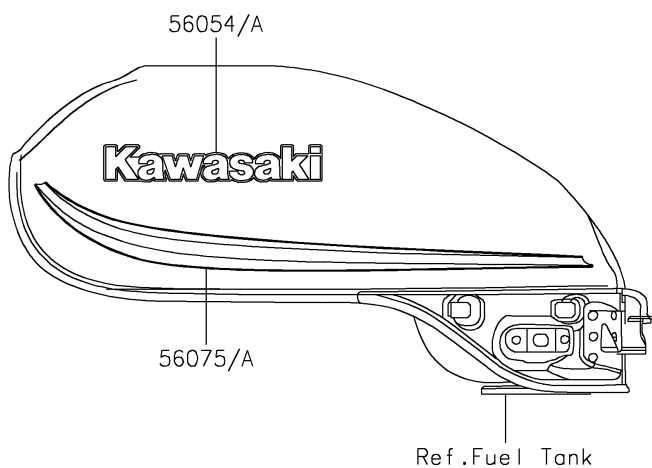

2019 Z900RS ABS

PARTS DIAGRAM

Decals(Black)(CKF)

Kawasaki

Let the Good Times Roll®

F2861

2019 Z900RS ABS

PARTS LIST