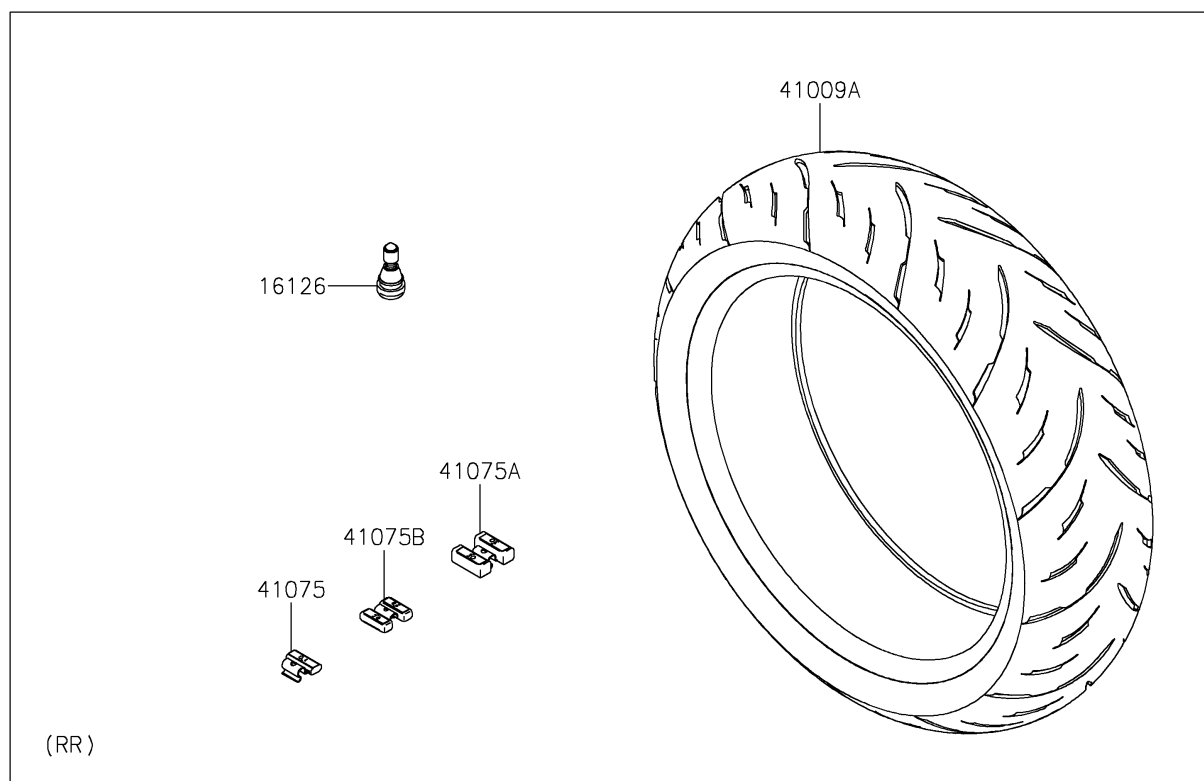

## PARTS DIAGRAM

### Tires

F2210

## PARTS LIST

### Tires

ITEM NAME	PART NUMBER	QUANTITY
VALVE,TIRE (Ref # 16126)	16126-1140	2
TIRE,FR,120/70ZR17(58W),GPR300 (Ref # 41009)	41009-0753	1
TIRE,RR,180/55ZR17(73W),GPR300 (Ref # 41009A)	41009-0754	1
BALANCER-WHEEL,10G,SILVER (Ref # 41075)	41075-0007	AR
BALANCER-WHEEL,30G,SILVER (Ref # 41075A)	41075-0017	AR
BALANCER-WHEEL,20G,SILVER (Ref # 41075B)	41075-0018	AR