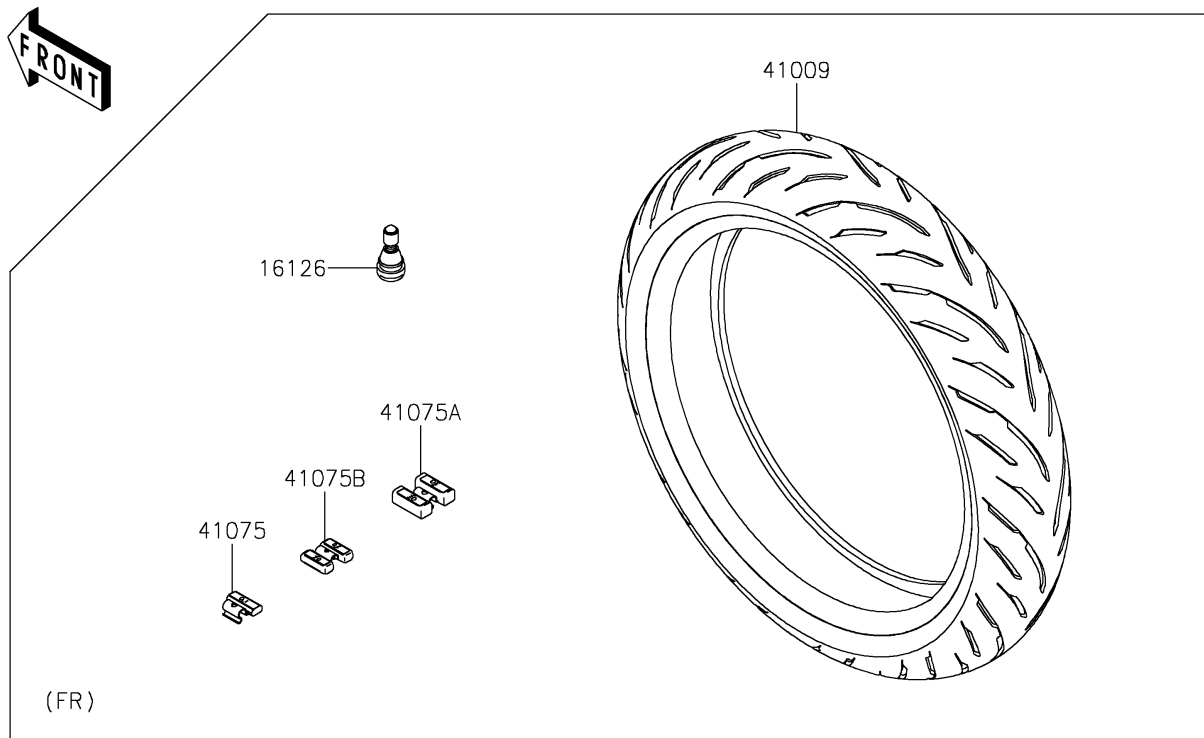

## PARTS DIAGRAM

### Tires

F2210

## PARTS LIST

### Tires

ITEM NAME	PART NUMBER	QUANTITY
VALVE,TIRE (Ref # 16126)	16126-1140	2
TIRE,FR,120/70ZR17(58W),GPR300 (Ref # 41009)	41009-0753	1
TIRE,RR,180/55ZR17(73W),GPR300 (Ref # 41009A)	41009-0754	1
BALANCER-WHEEL,10G,SILVER (Ref # 41075)	41075-0007	AR
BALANCER-WHEEL,30G,SILVER (Ref # 41075A)	41075-0017	AR
BALANCER-WHEEL,20G,SILVER (Ref # 41075B)	41075-0018	AR