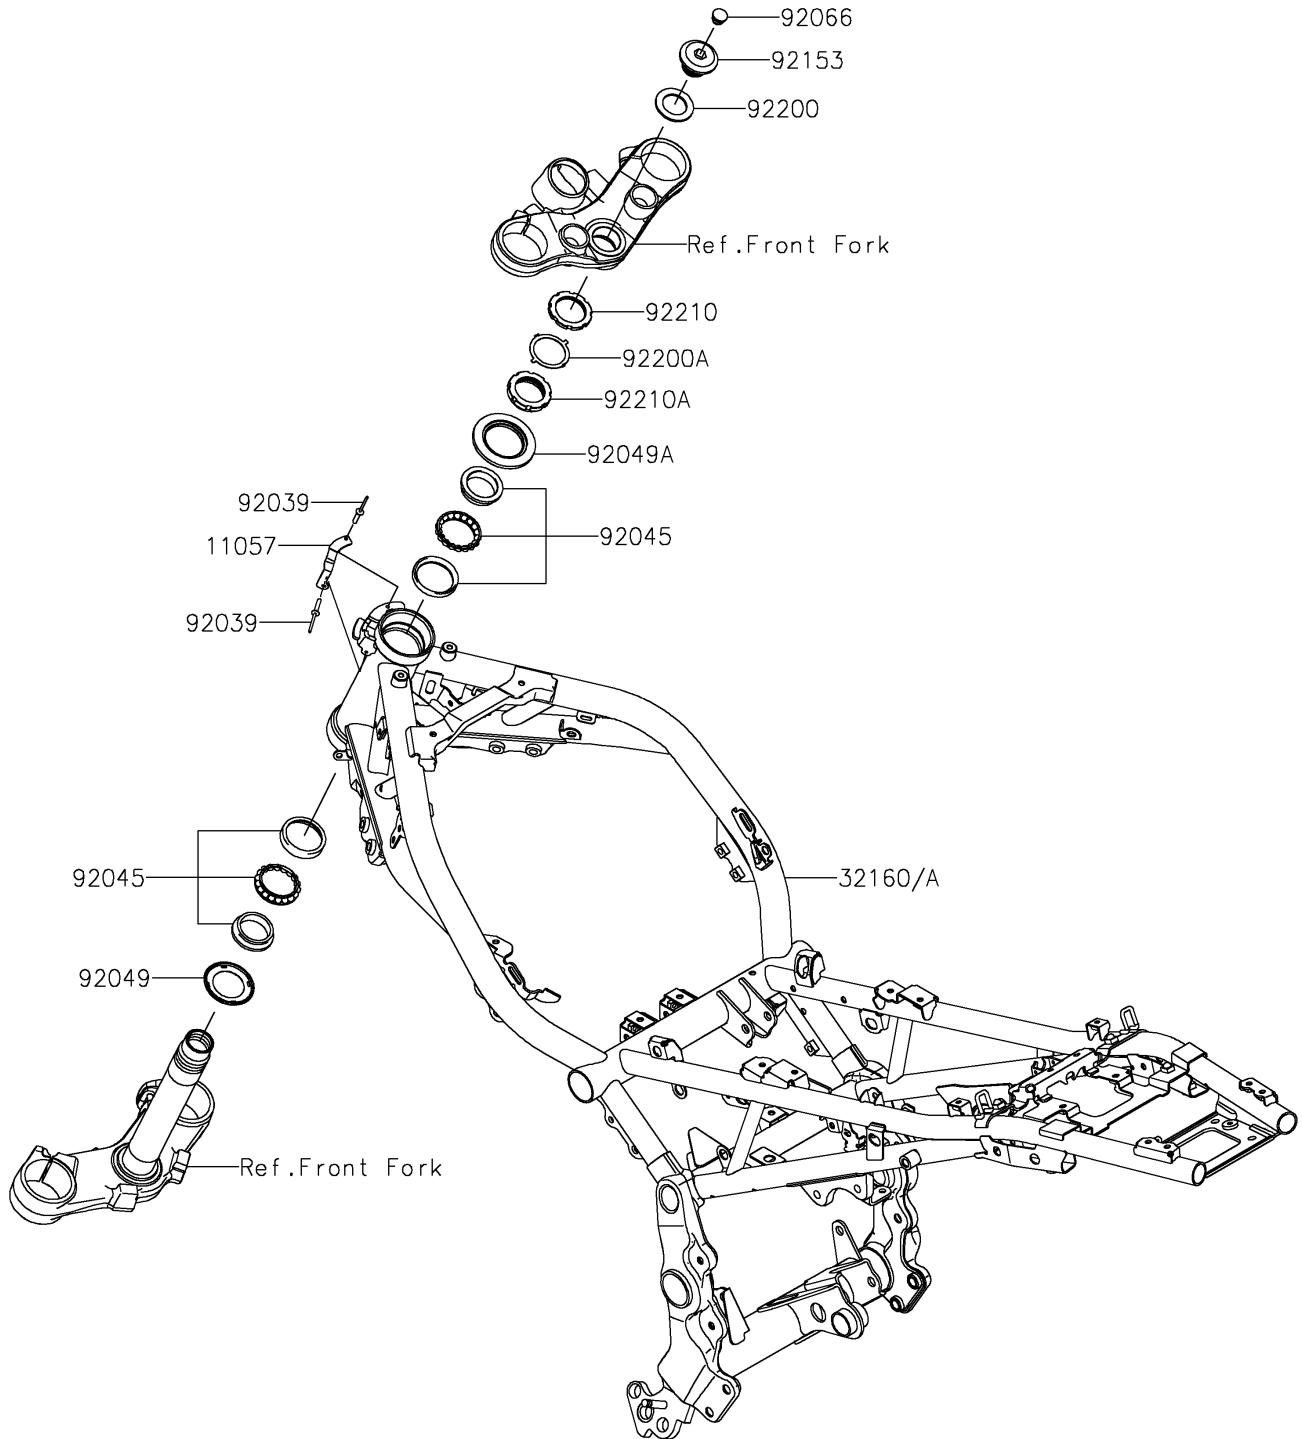

2019 Z900RS ABS

PARTS DIAGRAM

Frame

F2120

2019 Z900RS ABS

PARTS LIST

Frame

ITEM NAME

PART NUMBER

QUANTITY
