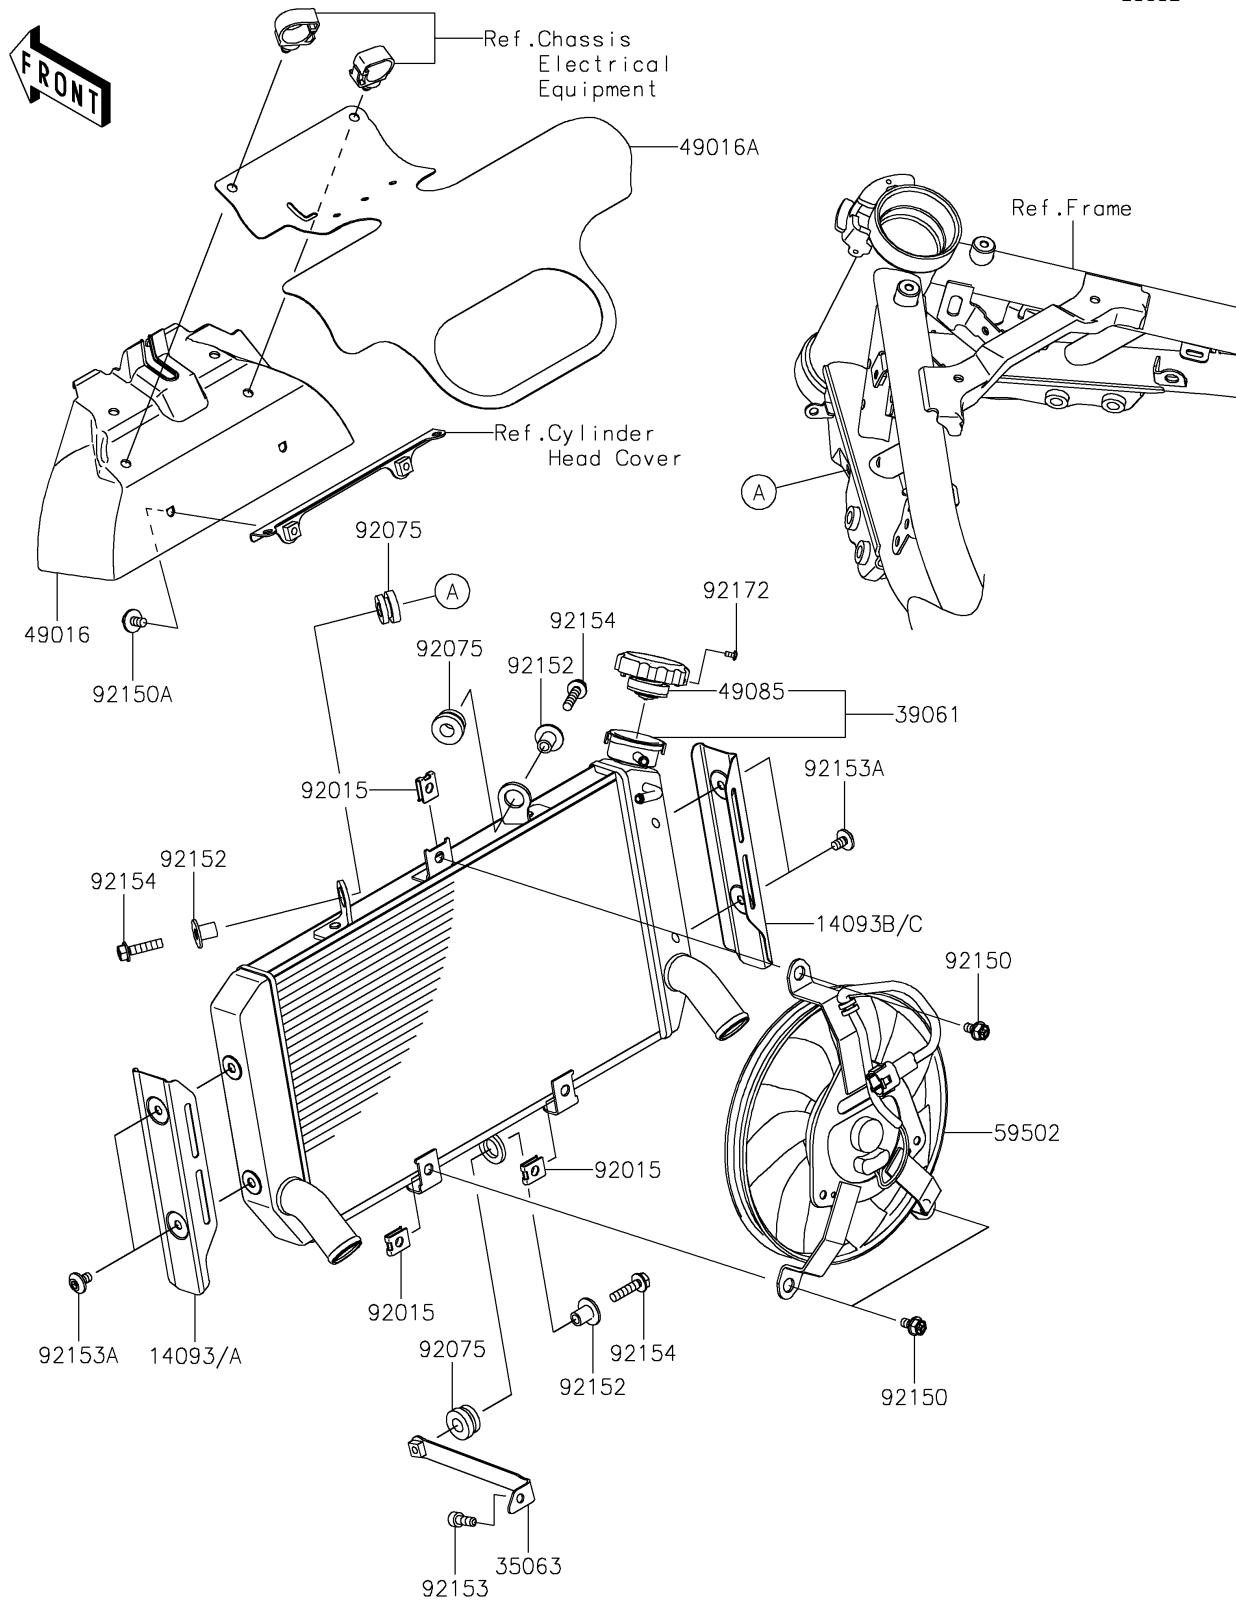

2019 Z900RS ABS

PARTS DIAGRAM

Radiator

E3032

2019 Z900RS ABS

PARTS LIST

Radiator

ITEM NAME	PART NUMBER	QUANTITY
STAY (Ref # 35063)	35063-1395	1
RADIATOR-ASSY (Ref # 39061)	39061-0749	1
COVER-SEAL,HEAT (Ref # 49016)	49016-0647	1
COVER-SEAL,HEAT (Ref # 49016A)	49016-0648	1
CAP-ASSY-PRESSURE (Ref # 49085)	49085-1075	1
FAN-ASSY (Ref # 59502)	59502-0618	1
NUT (Ref # 92015)	92015-1487	3
DAMPER,RUBBER (Ref # 92075)	92075-1123	3
BOLT,6X12 (Ref # 92150)	92150-1186	3
BOLT,6X12 (Ref # 92150A)	92150-1891	2
COLLAR (Ref # 92152)	92152-0667	3
BOLT,SOCKET,6X16 (Ref # 92153)	92153-1344	1
BOLT,SOCKET,6X10 (Ref # 92153A)	92153-1628	4
BOLT,FLANGED,6X25 (Ref # 92154)	92154-2846	3
SCREW,TAPPING,3X6 (Ref # 92172)	92172-1225	1