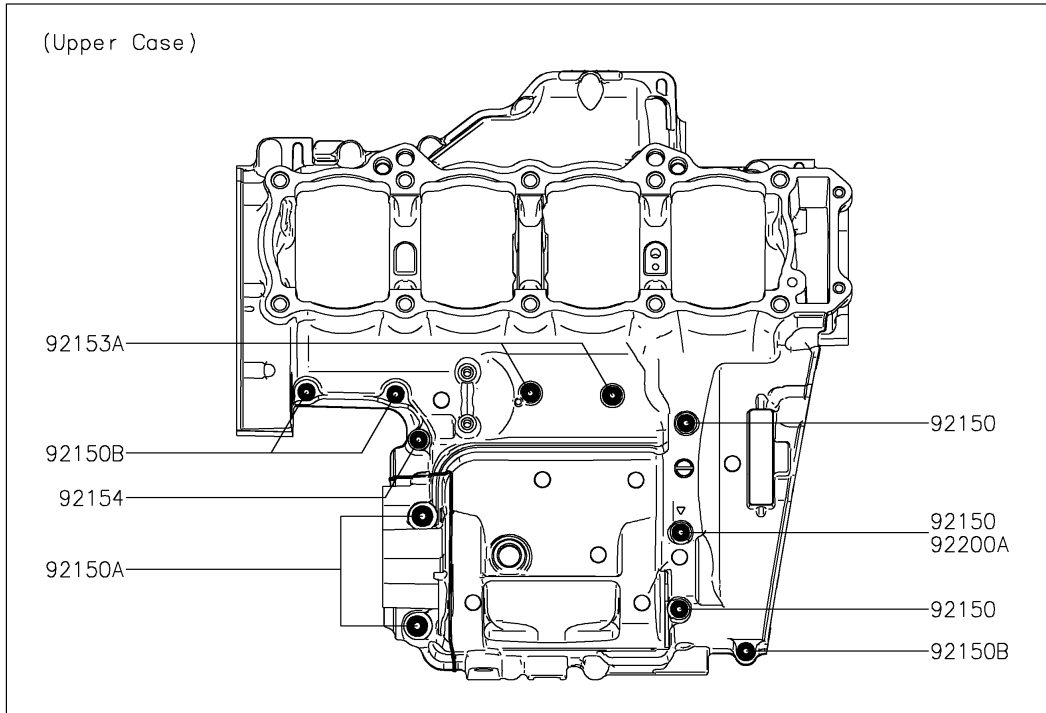

2019 Z900RS ABS

PARTS DIAGRAM

Crankcase Bolt Pattern

E1412

2019 Z900RS ABS

PARTS LIST

Crankcase Bolt Pattern

ITEM NAME

PART NUMBER

QUANTITY
