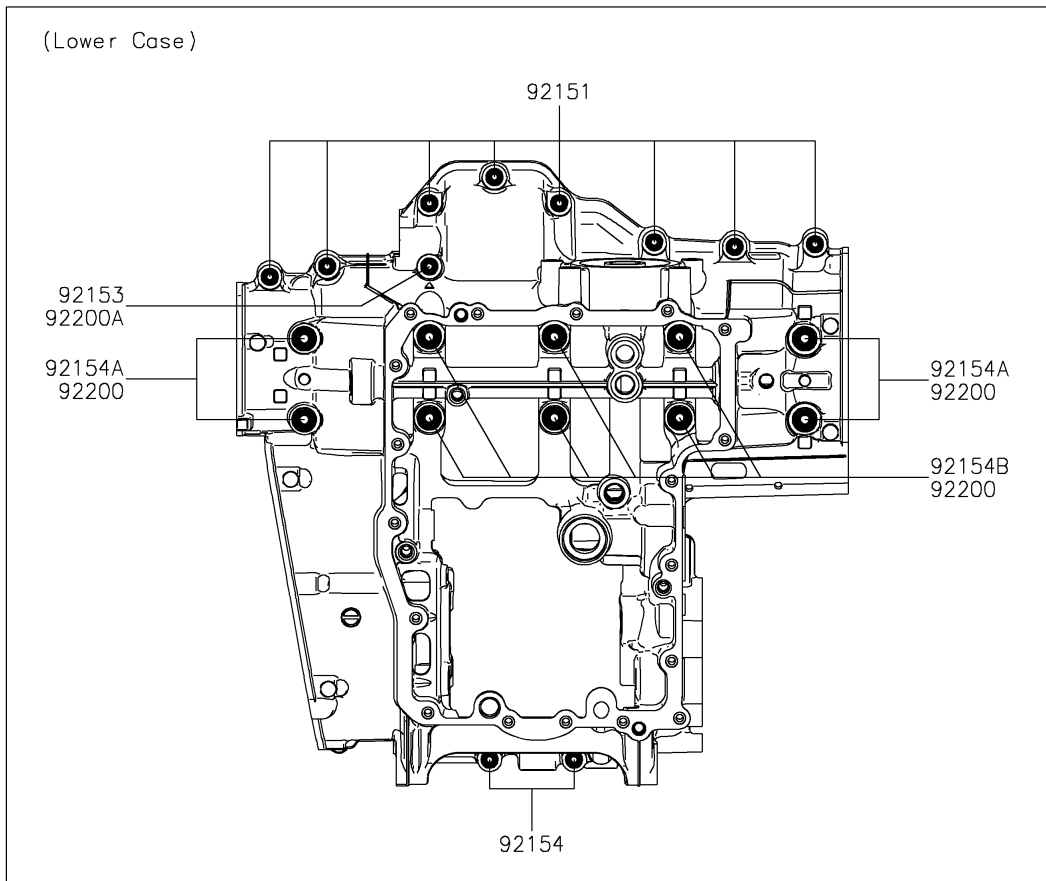

2019 Z900RS ABS

PARTS DIAGRAM

Crankcase Bolt Pattern

E1412

2019 Z900RS ABS

PARTS LIST

Crankcase Bolt Pattern

ITEM NAME

PART NUMBER

QUANTITY
